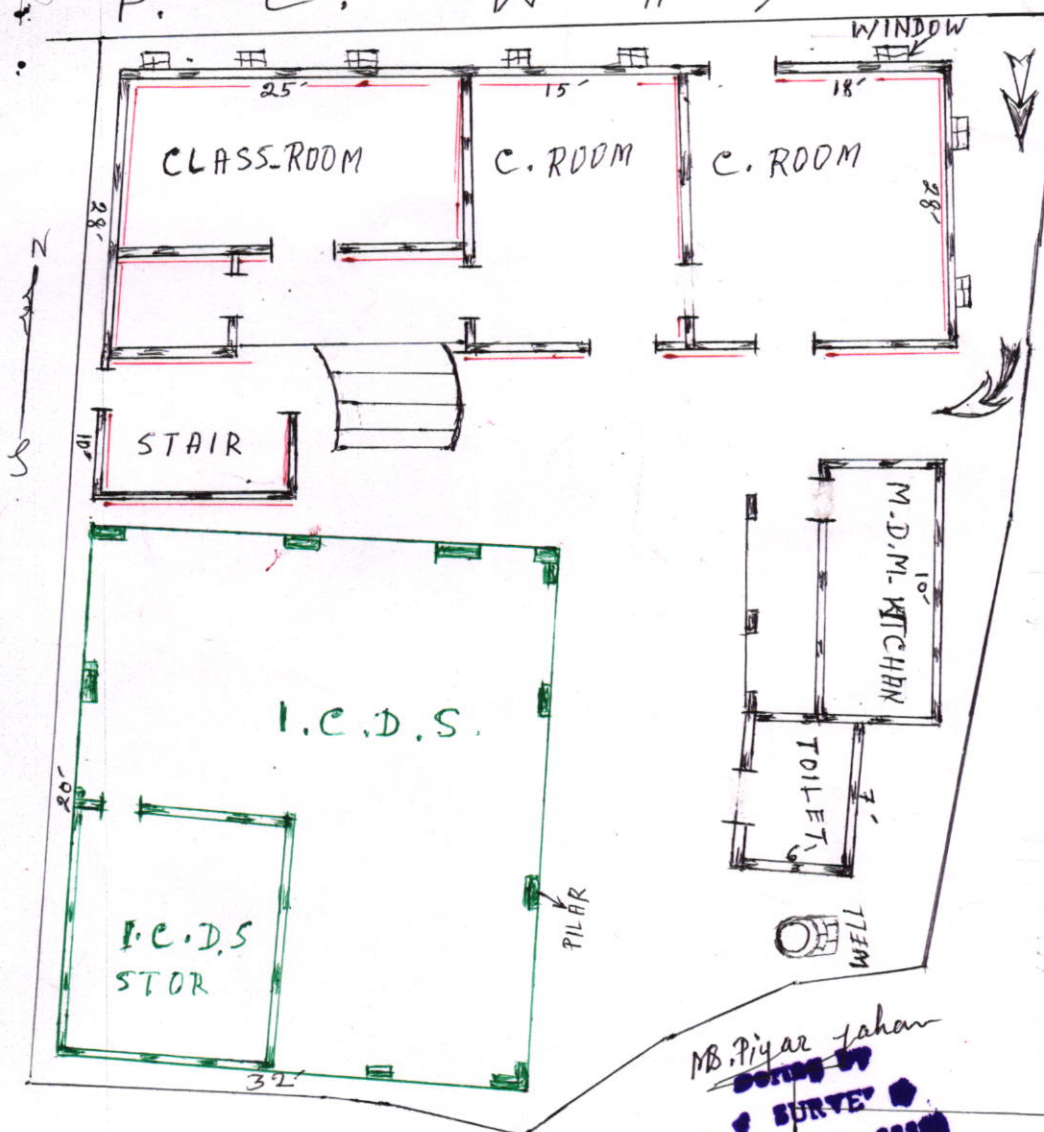

मोड्य - रूद्र आलुची

जेल नं - 221

1" = 300'

P. C. W A Y

SIGNAL

MOUZA - BORO SALUNCHI
 J. L. No - 221
 PLOT No - 440/1918
 KHATAN No - 564/10
 O. NAME - DIST - BIRBHUM -
 - SCHOOL BORD.

UNSCALE MAP.

MAP - POINT → 418
 R.S. - LINE → ———
 SCHOOL TOTAL AREA → 10 D.C.
 BILDIN AREA → 1725 SQUER-F.
 M.D.M. AREA → 100 " F.T.
 TOILET AREA → 42 " "
 GAP AREA → 1600 Squer sit
 GROUND FLOOR ———
 FAST FLOOR ———
 I.C.D.S. AREA → 710' S.F.

MB. Piyar Jahan
 SURVEY
 Reg No 6638
 No 2 1578

Khelafat Hossain

Head Teacher
 SALUNCHI PRY. SCHOOL
 Ghoratore ★ Birbhumi

SCHEDULE
 SCHOOL NAME - SALUNCHI PRY
 SCHOOL.
 DISE CODE - 19081003202
 CIRCLE - DUBRAJPUR. SOUTH
 BLOCK - DUBRAJPUR
 PANCHAYAT - JASH PUR
 MOUZA - BOROSALUNCHI
 J.L No - 221, PLOT No - 440/1918
 KHATAN No - 564/10
 DIST - BIRBHUM