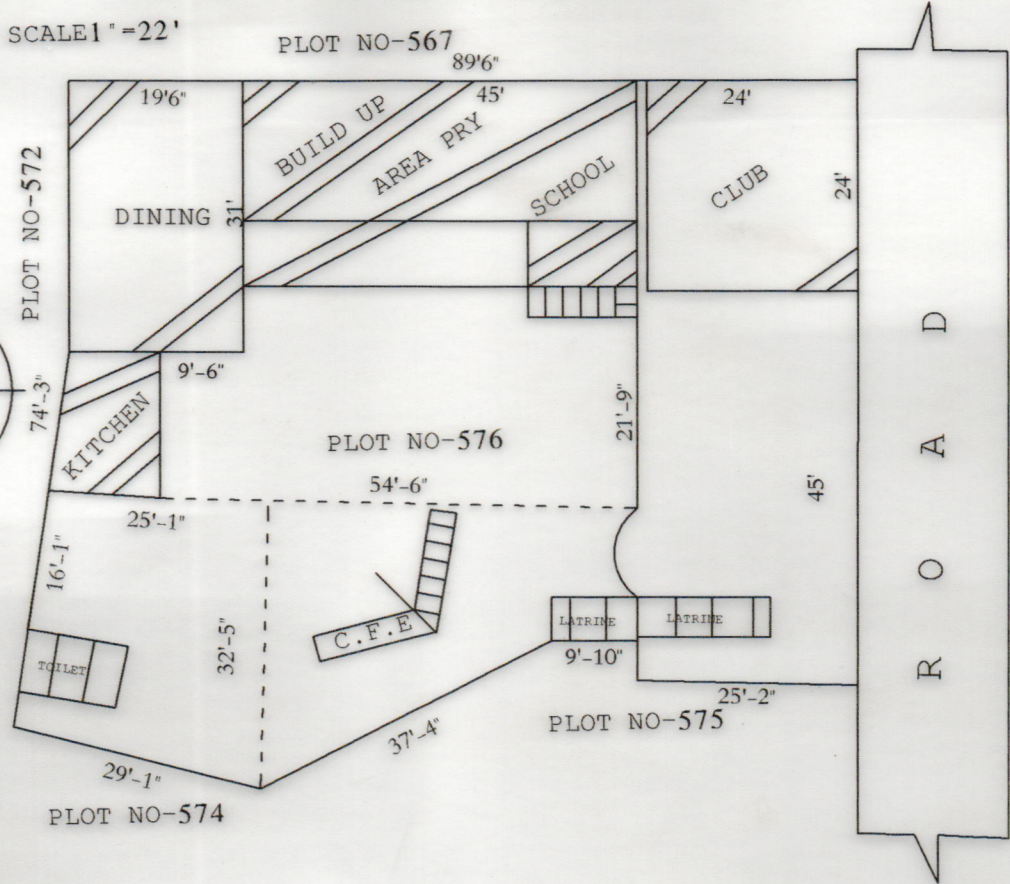

MOUZA-SIJA, J.L NO-227, P.S - ~~SADRA PUR~~, DIST- BIRBHUM.

SCALE 1" = 22'

SCHEDULE

*SIJA*

SCHOOL NAME - ~~K~~KADDANG KABINAZRUL PRY SCHOOL.

DISE CODE :-19081011201

CIRCLE :-DUBRAJPUR SOUTH.

BLOCK: ~~DUBRAJPUR~~.

PANCHAYAT:- ~~SADRA PUR~~.

MOUZA:-SIJA.

J.L NO:-227

PLOT NO :-576.

KHATIAN NO :-08

AREA OF LAND:-6598 SFT.-0.15146 ACRE.

USABLE AREA -2692 SFT.

FALLOW AREA- 3906.