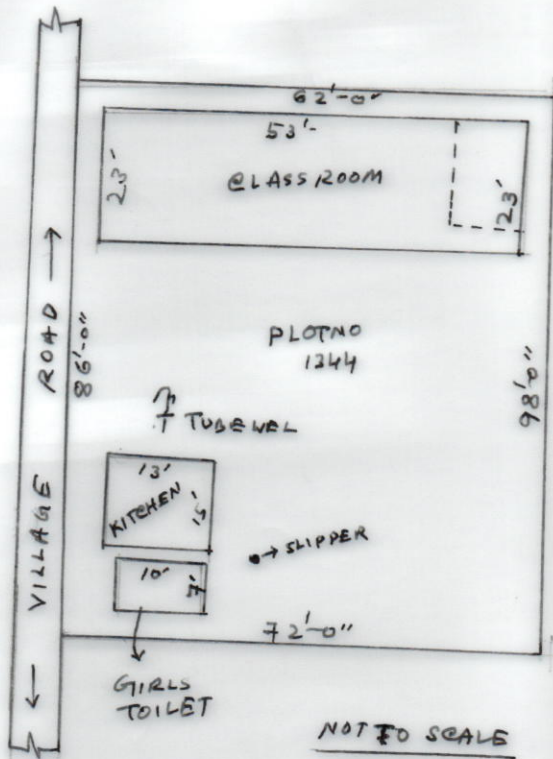

MOUZA - JOYDEV KENDULI, J.L.No-63
P.S - ILLAMBAZAR, DIST. - BIRBHUM

SCHOOL NAME - BARCHATURI PRIMARY SCHOOL
DISE CODE - 19080207303
CIRCLE - ILLAMBAZAR
BLOCK - ILLAMBAZAR
PANCHAYET - JOYDEV KENDULI
MOUZA - JOYDEV KENDULI
J.L. NO - 63
PLOT NO - 1344
KHATI ANNO - 110
AREA OF LAND - 6164 SPT. OR 14 SHATAK
USABLE AREA - 1484 SPT. OR 3.4 SHATAK
FALLOW AREA - 4680 SPT. OR 10.6 SHATAK