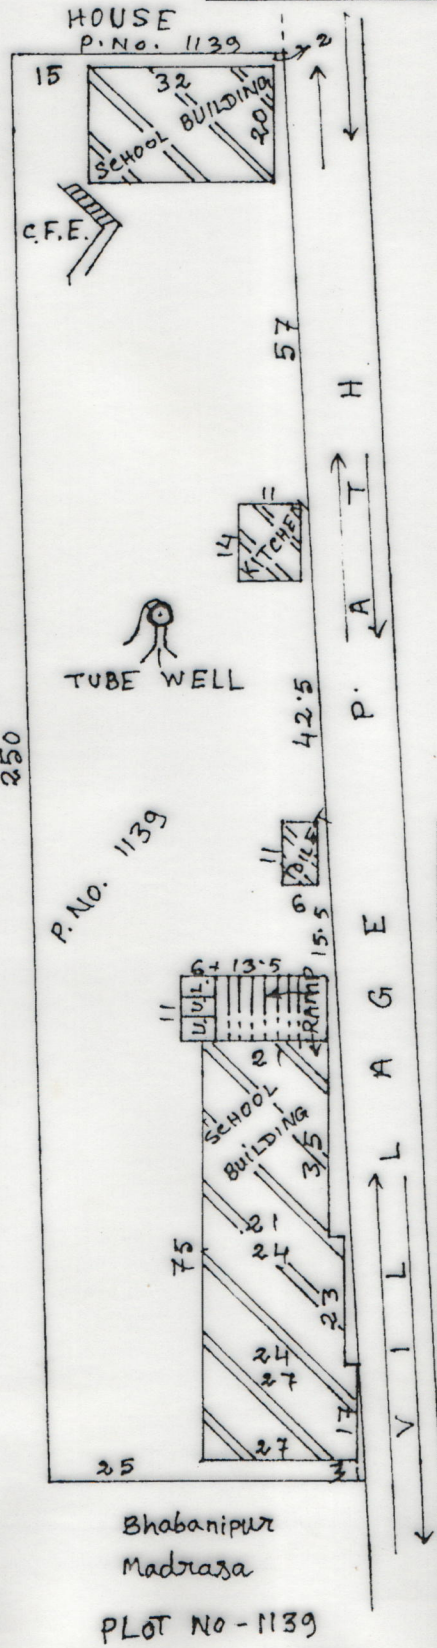

The site Plan for Bhabanipur Primary School

Mouza- Bhabanipur, J.L. no. – 83, Plot no. – 1139, Khatian no – 178, Total Area - 30.13 Satak
(Existed at position), P.S. :- Illambazar, Dist. :- Birbhum[W.B.]

Scale :- 33'00" = 1"

SCHEDULE

School Name :-	Bhabanipur Primary School
Dise Code :-	19080206604
Circle :-	Illambazar
Block :-	Illambazar
Panchayet :-	Sirsha G.P.
Mouza :-	Bhabanipur
J.L. no. :-	83
Plot no. :-	1139
Khatian no. :-	178
Total Area of School land :-	13125 Sq.ft. or 30.13 Satak.
Usable Area :-	2831 Sq. ft. or 06.5 Satak.
Fallow Area :-	10294 Sq. ft. or 23.63 Satak.

Draw and calculate by

SK JAKIR HOSSAIN

Amin / Surveyor

Reg. No - WB / K-892

Vill. Sahapur, P.O. - Janubazar

P.S. Illambazar, Dist. - Birbhum (W.B.)

All Dimension are in Feet.

By *SK Jakir Hossain*
 Head Teacher
 Bhabanipur Pri. School