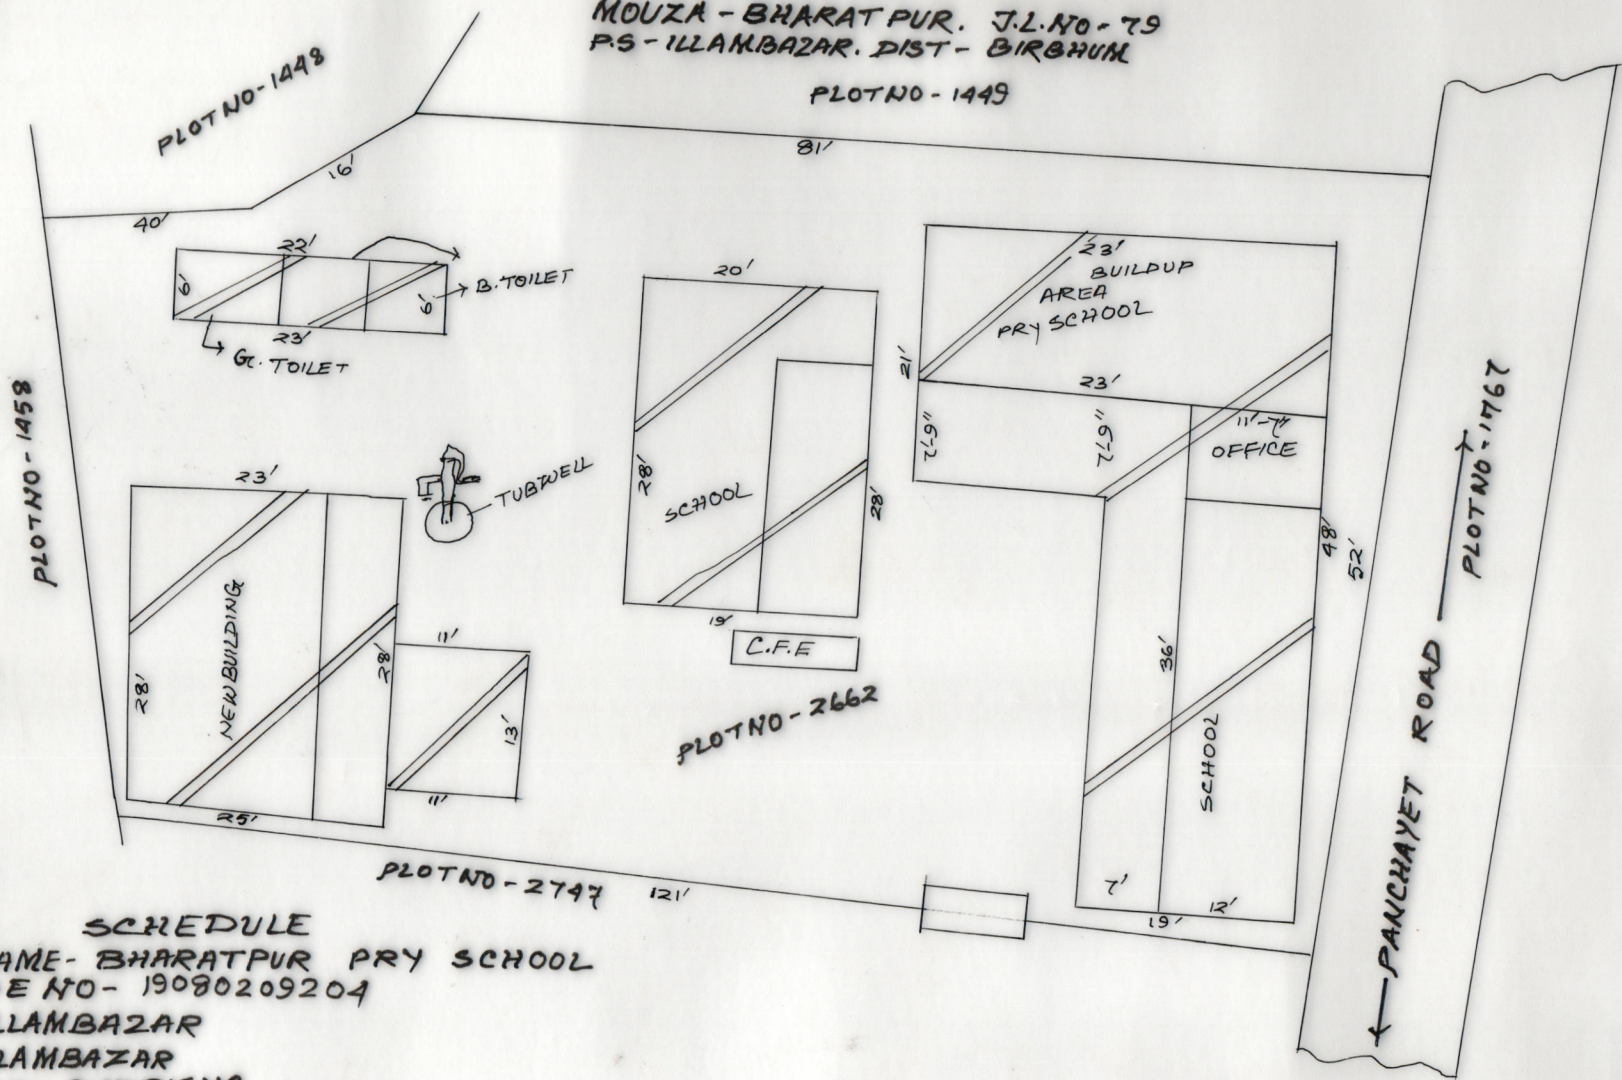

MOUZA - BHARATPUR. J.L.NO - 79
 P.S - ILLAMBAZAR. DIST - BIRBHUM

SCHEDULE

SCHOOL NAME - BHARATPUR PRY SCHOOL
 DISE CODE NO - 19080209204
 CIRCLE - ILLAMBAZAR
 BLOCK - ILLAMBAZAR
 PANCHAYET - GHURISHA
 MOUZA - BHARATPUR. J.L.NO - 79
 PLOT NO - 2662
 AREA LAND - 16 DECIMAL
 USABLE AREA - 3556 SFT.
 FALLOW AREA - 6960 SFT

Aparna Mukherjee (H.T.)
Bharatpur pry school 28/5/15

DRAWN BY
Makhan Barui
MAKHAN BARUI
 (Surveyor)
 Regd. No. 933
 VIII Debfour P.O. Payer
 Dist. Birbhum