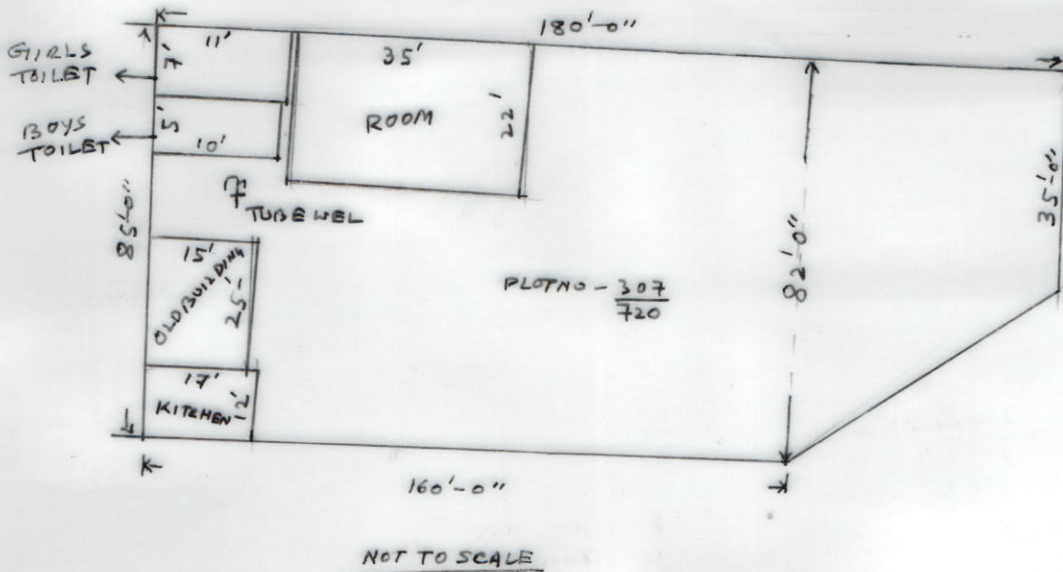

MOUZA - DAKSHIN EKDALA, J.L. NO - 60
 P.S - ILLAMBAZAR, DIST. - BIRBHUM

SCHEDULE

SCHOOL NAME - BILWA MONGAL BELURIA PRIMARY SCHOOL
 DISE CODE - 19080 206 505
 CIRCLE - ILLAMBAZAR
 BLOCK - ILLAMBAZAR
 PANCHAYET - SIRSHA
 MOUZA - DAKSHIN EKDALA
 J.L. NO - 60
 PLOT NO - 307/720
 KHATAN NO - 175
 AREA OF LAND - 14400 SFT. OR 33 SHATAK
 USABLE AREA - 1476 SFT. OR 03.3 SHATAK
 FALLOW AREA - 12924 SFT. OR 29.7 SHATAK