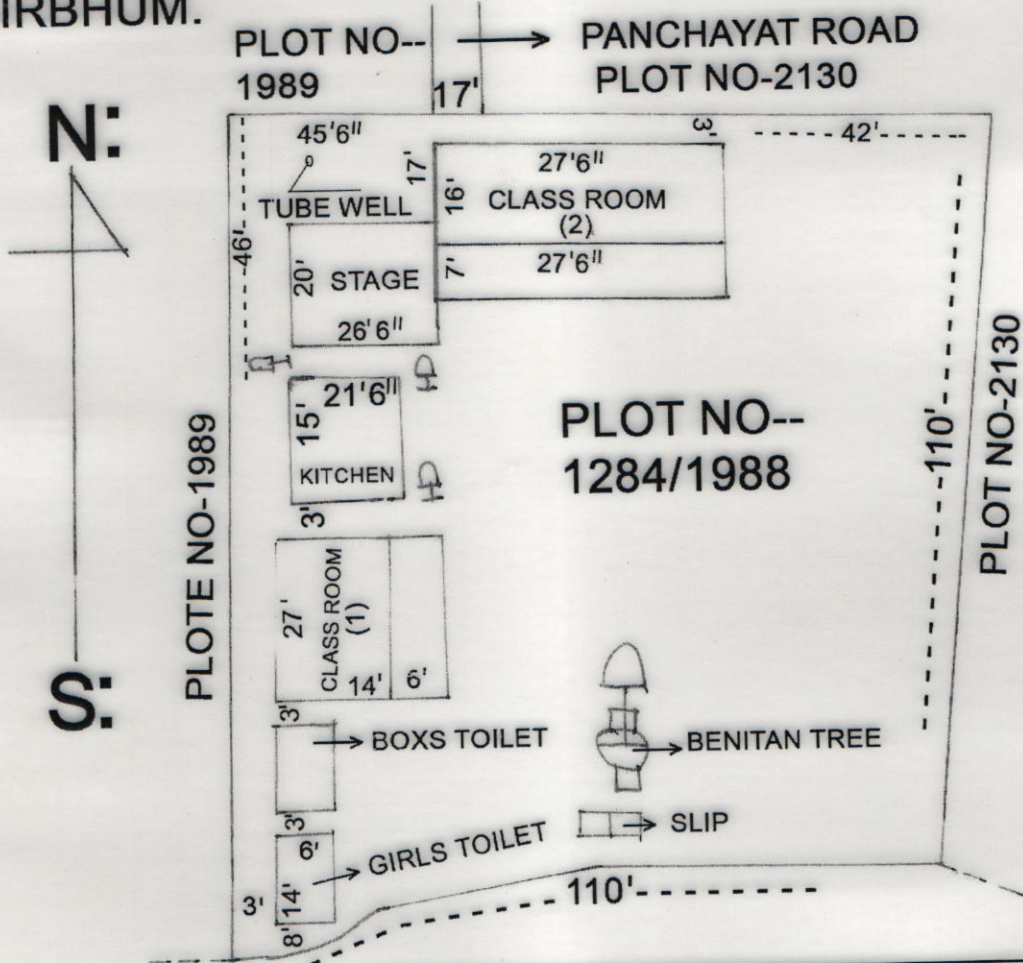

MOUZA-CHOWPAHARI JANGOL. J.L..NO-122.P.S.-ILLAMBAZAR.
DIST-BIRBHUM.

SCHEDULE

SCHOOL NAME-CHOWPAHARI PRIMARY SCHOOL.
DISE CODE-19080210403.
CIRCLE-ILLAMBAZAR.
BLOCK- DO.
PANCHAYAT- DO.
MOUZA-CHOWPAHARI JANGOL.
J.L.NO-122.
PLOT NO-1284/1988.
KHATIAN NO-928.
AREA OF LAND-12196.8 S.F.T. OR 0.28 ACRE.
DSABLEAREA-1936.4 S.F.T.
FALLOWAREA-10260.4 S.F.T.