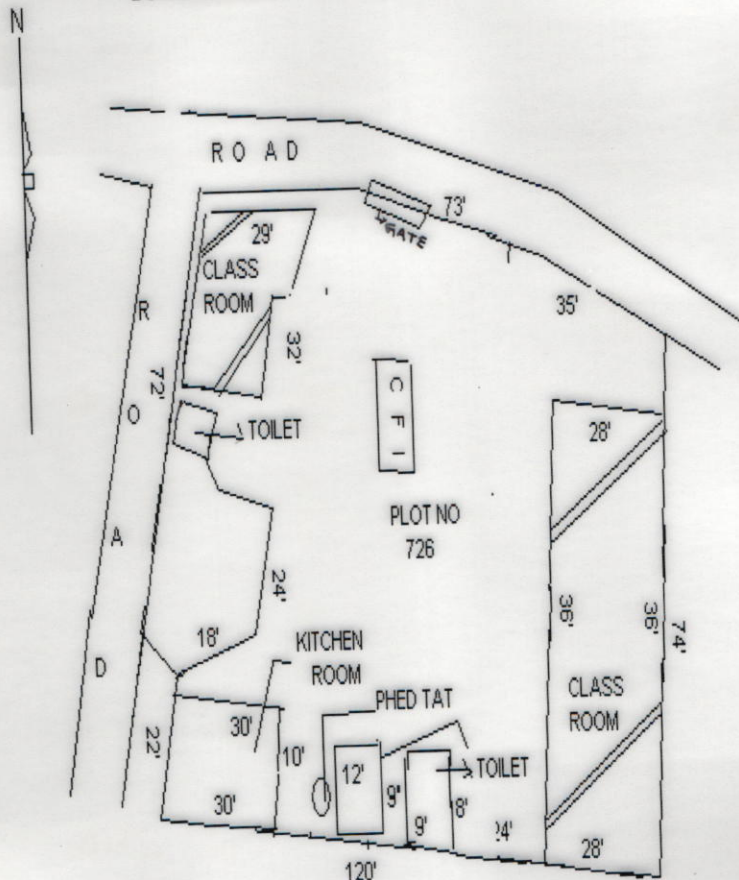

MOUZA- KHAYERBUNI J.L NO -123 PLOT NO -726
 PLOT AREA - 29 DECIMAL K.H NO --28
 SCHOOL NAME - KHAYERBUNI PRIMARY SCHOOL

SCHOOL NAME - KHAYERBUNI PRIMARY SCHOOL
 DICE COAD NO -- 19080210104
 BLOCK- ILLAMBAZAR P.S- ILLAMBAZAR
 MOUZA- KHAYERBUNI J.L NO- 123
 PLOT NO - 726 PLOT AREA - 29 DECIMAL
 USABLE AREA - 9014 SFT FLOW AREA - 3615 SFT