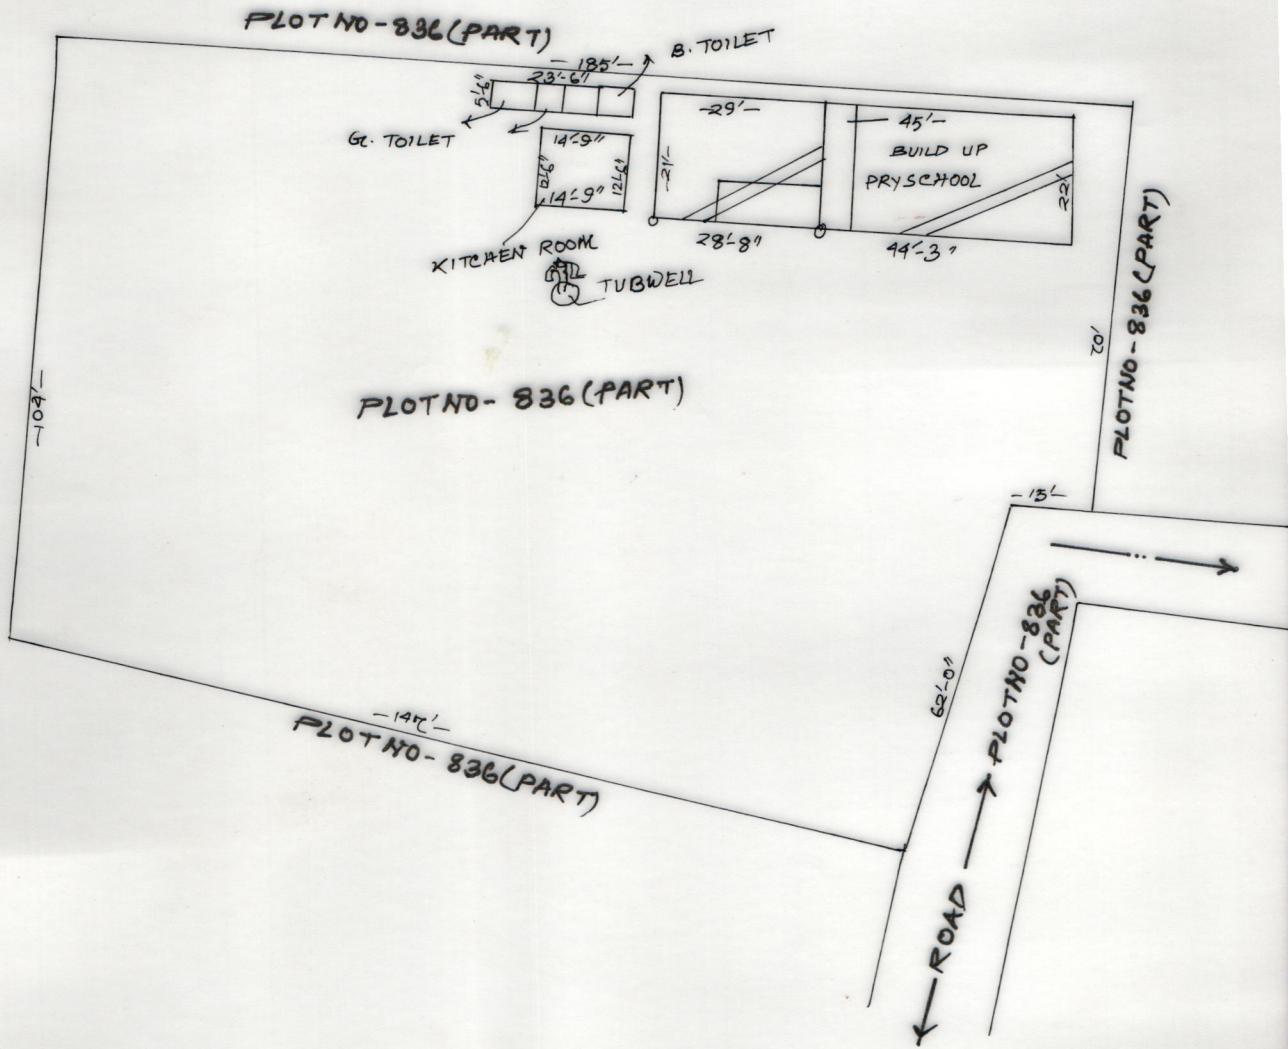

MOUZA - PACHIM NARAYAN PUR. J.L.NO - 77  
P.S - ILLAMBAZAR. DIST - BIRBHUM

**SCHEDULE**

SCHOOL NAME - NARAYANPUR NETAJI COLONI PRY SCHOOL  
DISE CODE NO - 19080209005  
CIRCLE - ILLAMBAZAR  
BLOCK - ILLAMBAZAR  
PANCHAYET - GHURISHA  
MOUZA - PACHIM NARAYAN PUR. J.L.NO - 77. X.H.NO - 103  
PLOT NO - 836  
AREA LAND -  
USABLE LAND - 1979.55 SFT  
FALLOW AREA - 18830 SFT

Utara Das  
Teacher in-charge  
Narayanpur Netaji Col. Primary School  
Paschim Narayanpur, Birbhum

DRAWN BY  
Makhan Barui  
MAKHAN BARUI  
(Surveyor)  
Regd. No. 933  
Vill. Debitpur P.O. Psyer  
Dist. Birbhum