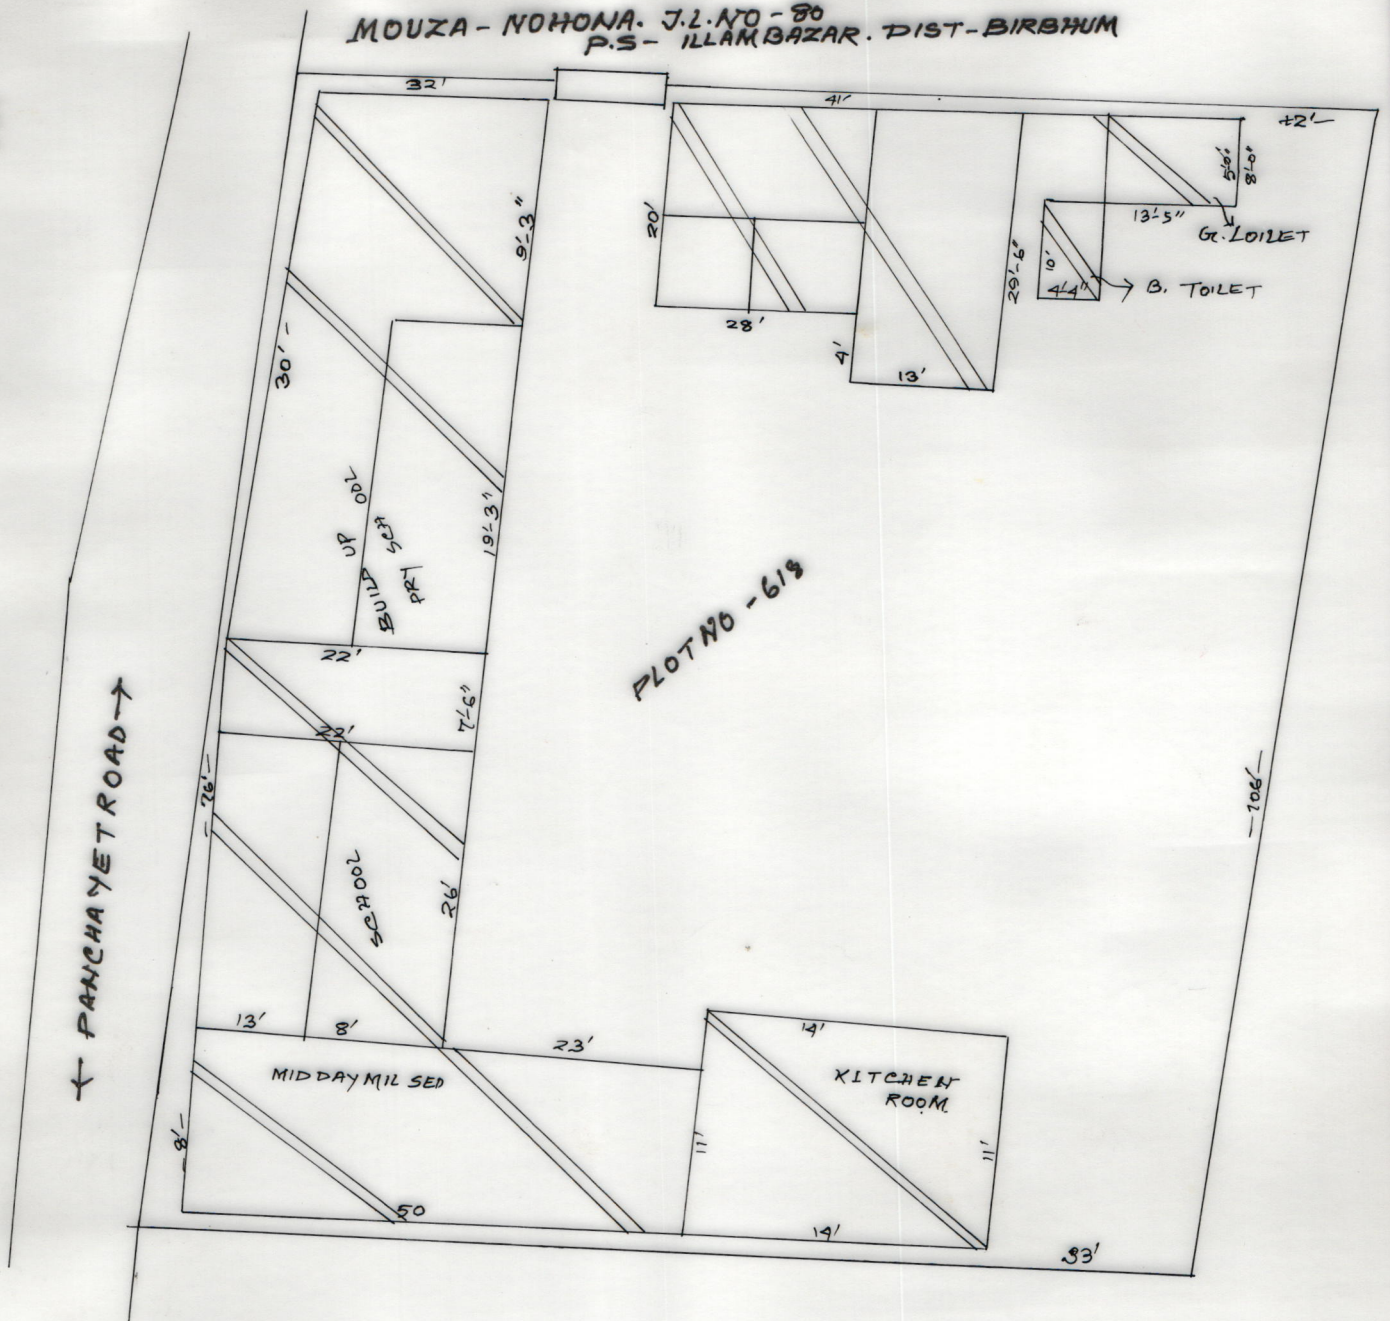

MOUZA - NOHONA. J.L. NO - 80
 P.S - ILLAMBAZAR. DIST - BIRBHUM

SCHEDULE

SCHOOL NAME - NOHONA PRY SCHOOL
 DISE CODE NO - 19080208T04
 CIRCLE - ILLAMBAZAR
 BLOCK - ILLAMBAZAR
 PANCHAYET - GHURISHA
 MOUZA - NOHONA. J.L. NO - 80 K.H. NO -
 PLOT NO - 618
 AREA LAND - 16 DECIMAL
 USABLE AREA - 2959 SF.T
 FALLOW AREA - 6969.6 SF.T

Jamadar Hamda
 H.T
 Nohona Pry. School

DRAWN BY
 Makhan Barui
MAKHAN BARUI
 (Surveyor)
 Regd. No. 933
 VIII Debpur, P.O. Payer
 Dist: Birbhum