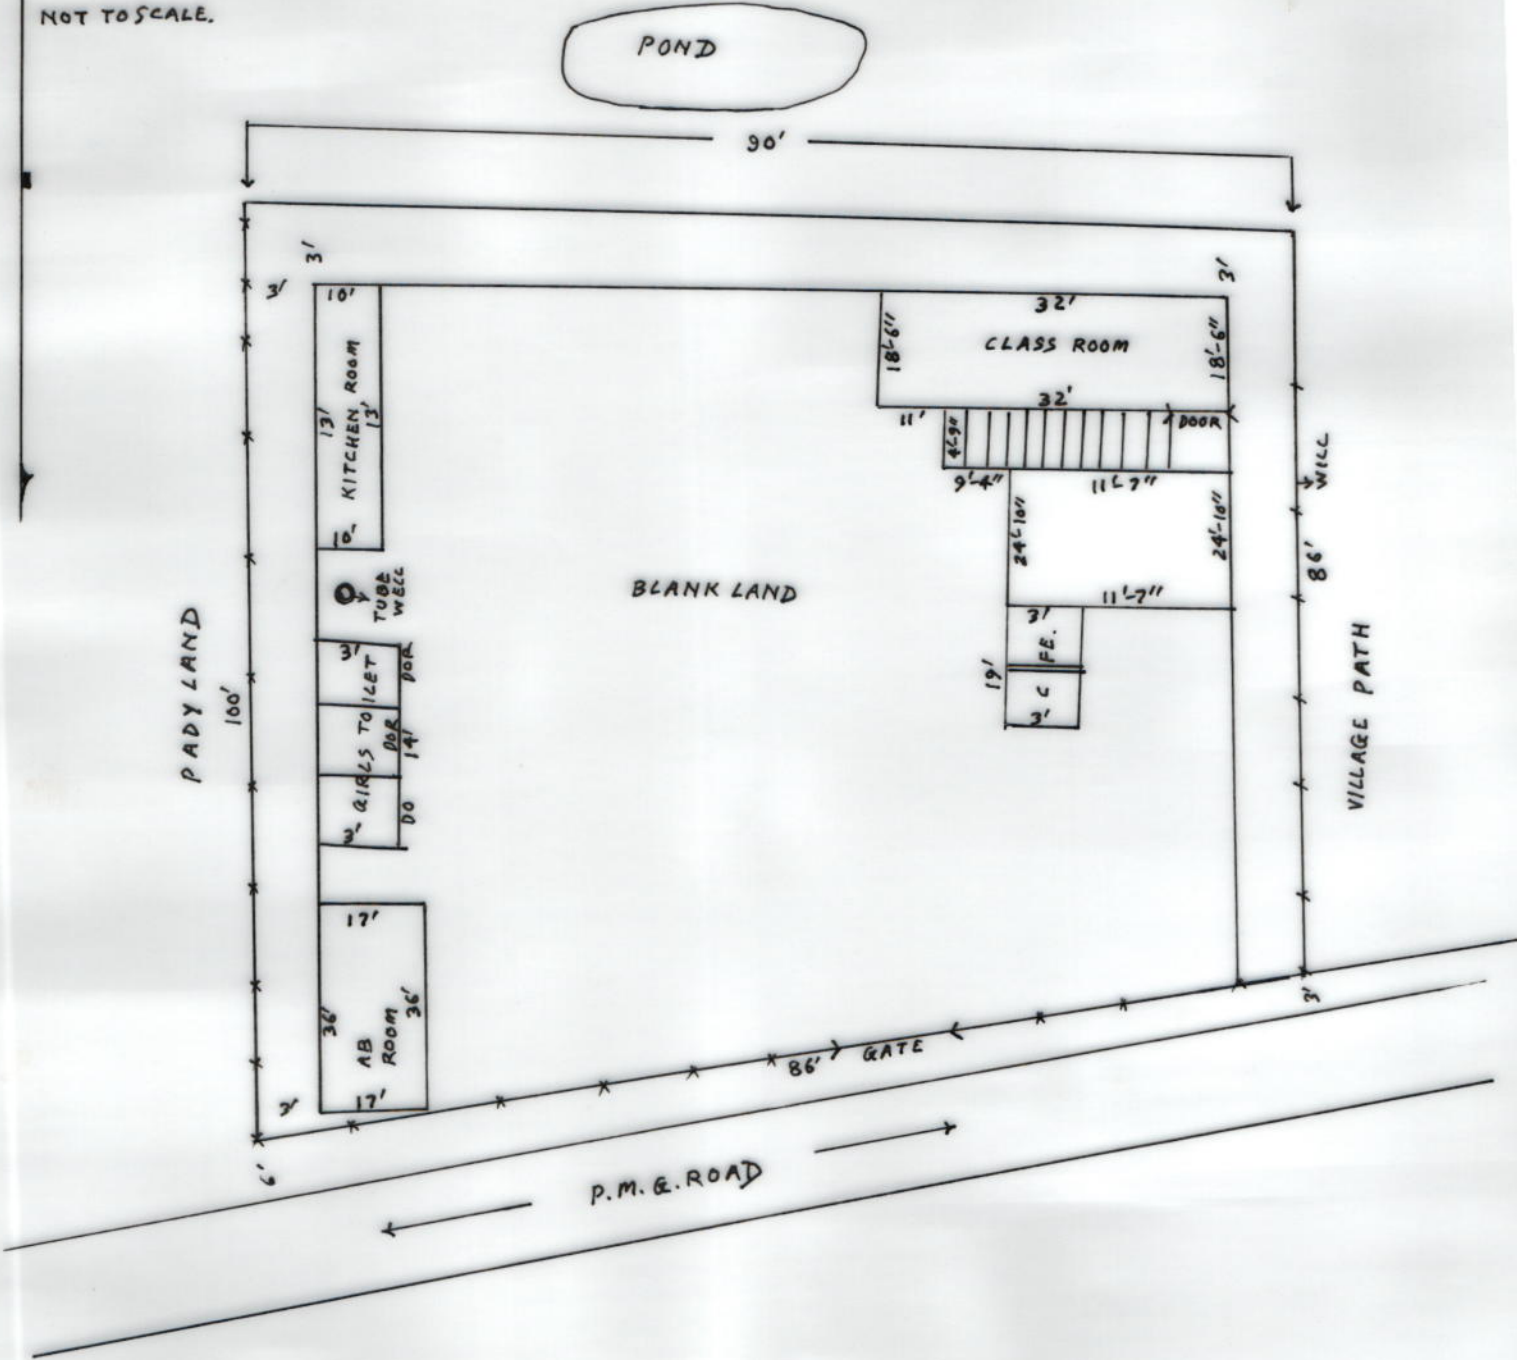

SKETCH MAP FOR PRY-SCHOOL-AT MOUZA-USHAHAR-J.L.NO-126 P.S.ILLAMBAZAR-DIST-BIRBHUM. PLOT NO-948/1817 & 948-8184 CT.=18.76 DEEML.

NOT TO SCALE.

Nirmal Chandra Datta

Head Teacher  
 Sahebdanga Primary School  
 C.L.R.C - Illambazar  
 Dist.- Birbhum