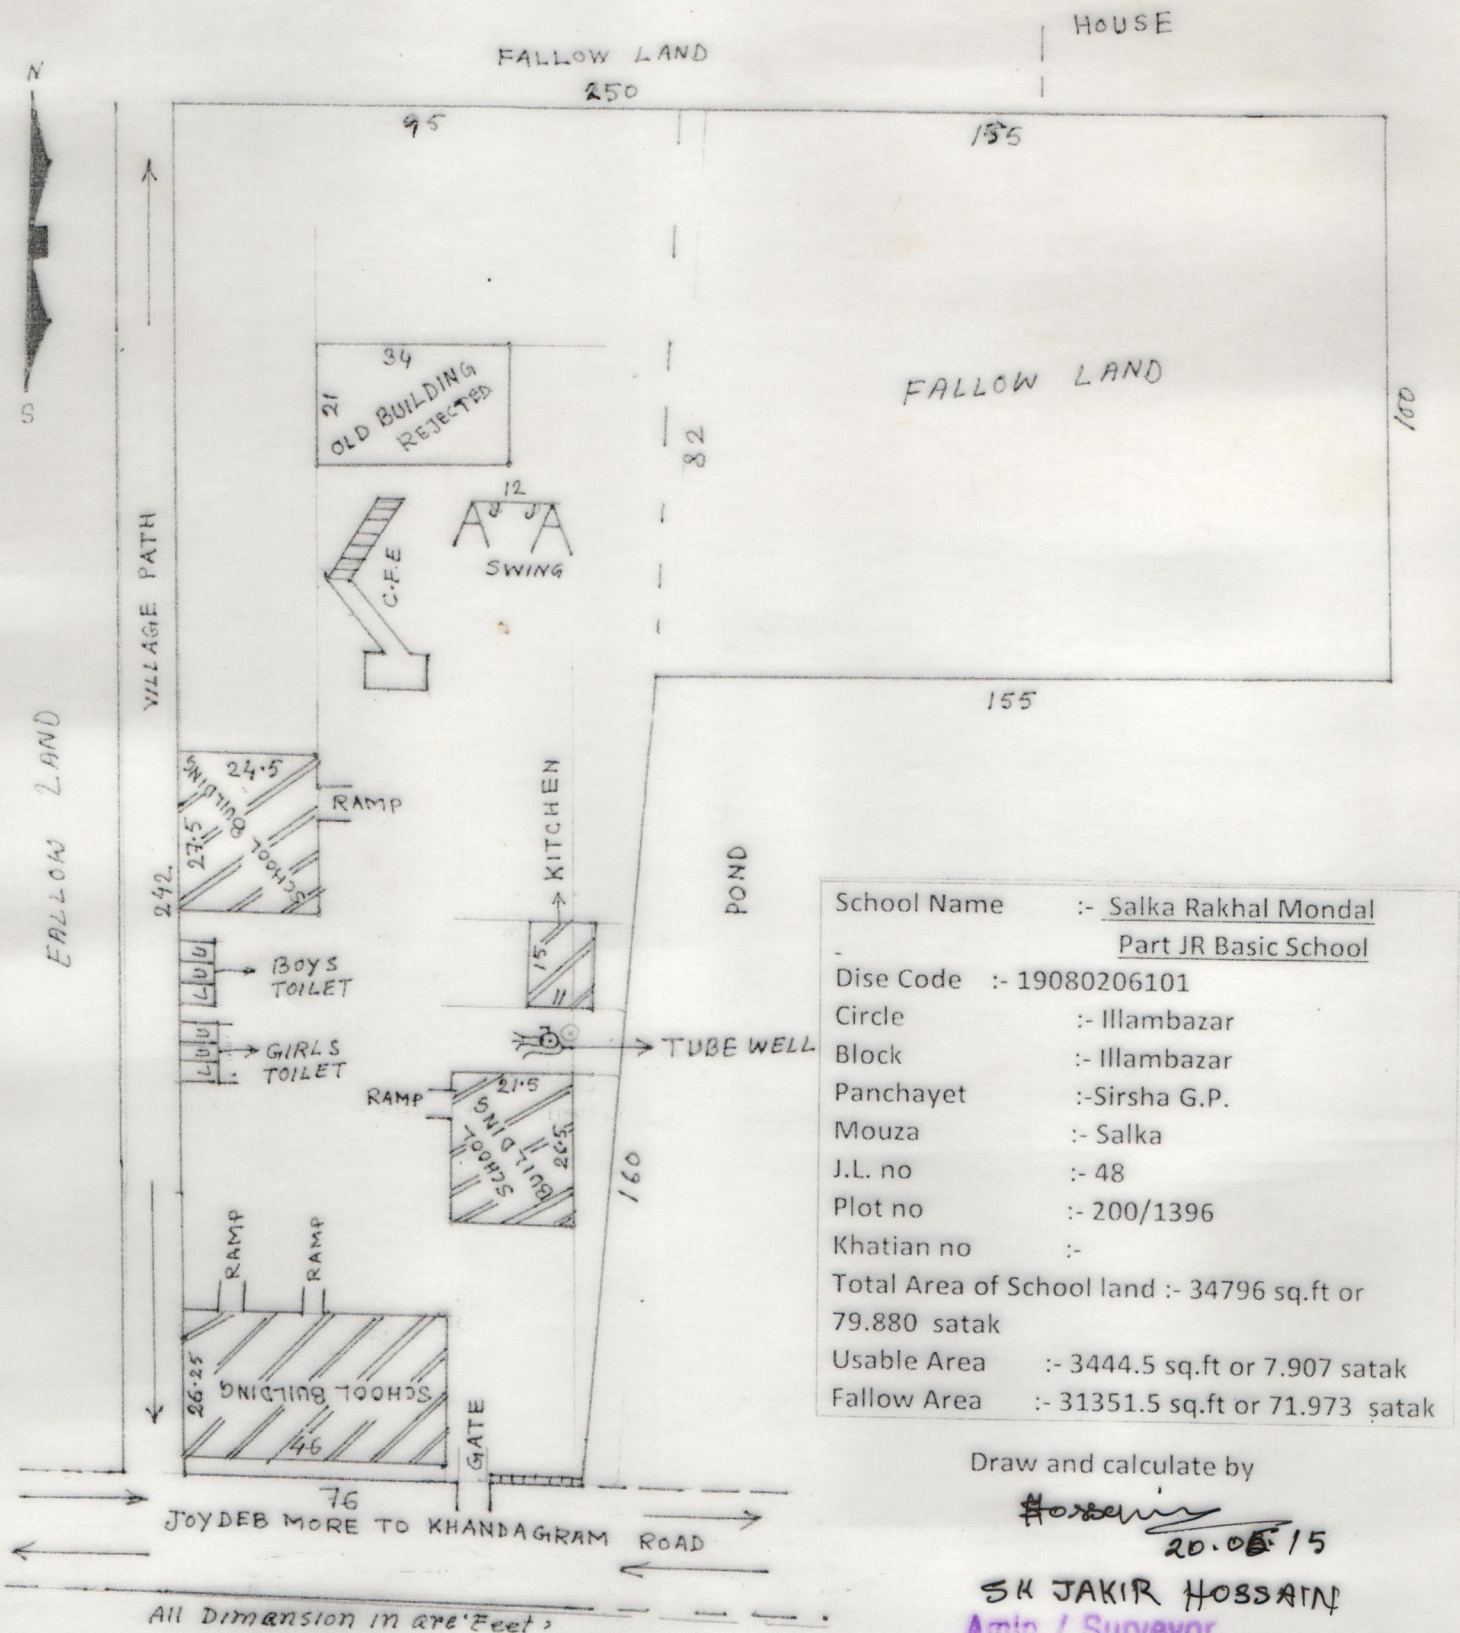

The site Plan for Salka Rakhhal Mondal Part JR Basic School

Mouza- Salka, J.L. no- 48, Plot no- 200/1396, Khatian no- , Total Area- 80 satak(Existed at position),
P.S.- Illambazar, Dist.- Birbhum.

Scle - 33'00"=1"

School Name	:- <u>Salka Rakhhal Mondal</u> <u>Part JR Basic School</u>
Dise Code	:- 19080206101
Circle	:- Illambazar
Block	:- Illambazar
Panchayet	:- Sirsha G.P.
Mouza	:- Salka
J.L. no	:- 48
Plot no	:- 200/1396
Khatian no	:-
Total Area of School land	:- 34796 sq.ft or 79.880 satak
Usable Area	:- 3444.5 sq.ft or 7.907 satak
Fallow Area	:- 31351.5 sq.ft or 71.973 şatak