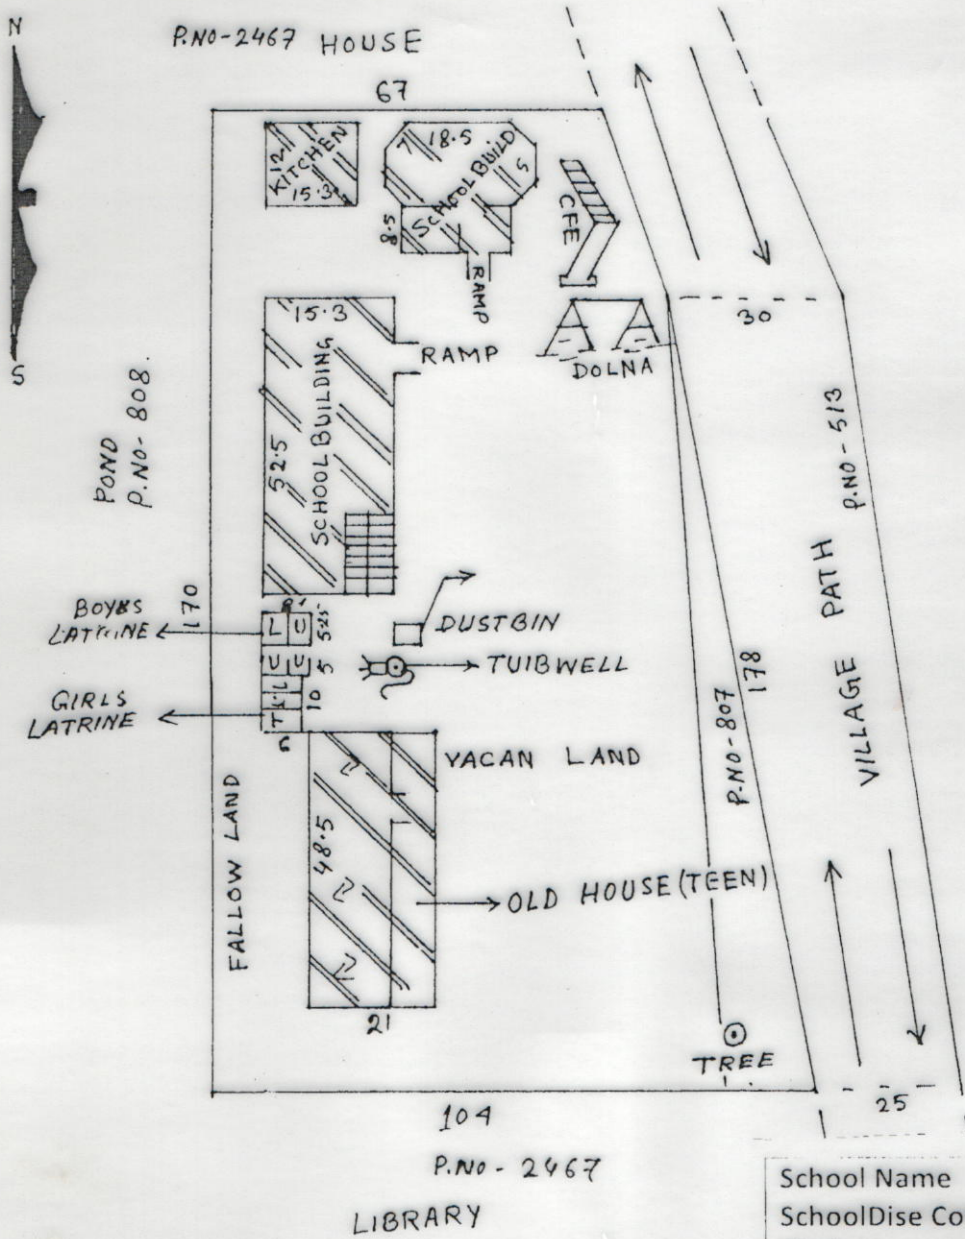

The site Plan for Sirsha Primary School  
 Mouza- Sirsha, J.L. no- 56, Plot no- 808/2467, Khatian no- 01/06, Total Area- 33 satak(Existed at position), P.S.- Illambazar, Dist.- Birbhum.  
 Scl - 33'00"=1"

School Name	: - Sirsha Primary
SchoolDise Code	: - 19080206401
Circle	: - Illambazar
Block	: - Illambazar
Panchayet	: - Sirsha G.P.
Mouza	: - Sirsha
J.L. no	: - 56
Plot no	: - 808/2467
Khatian no	: - 01/06
Total Area of School land	: - 14268 sq.ft or 33 satak
Usable Area	: - 2527.6 sq.ft or 5.802 satak
Fallow Area	: - 11740.4 sq.ft or 27 satak