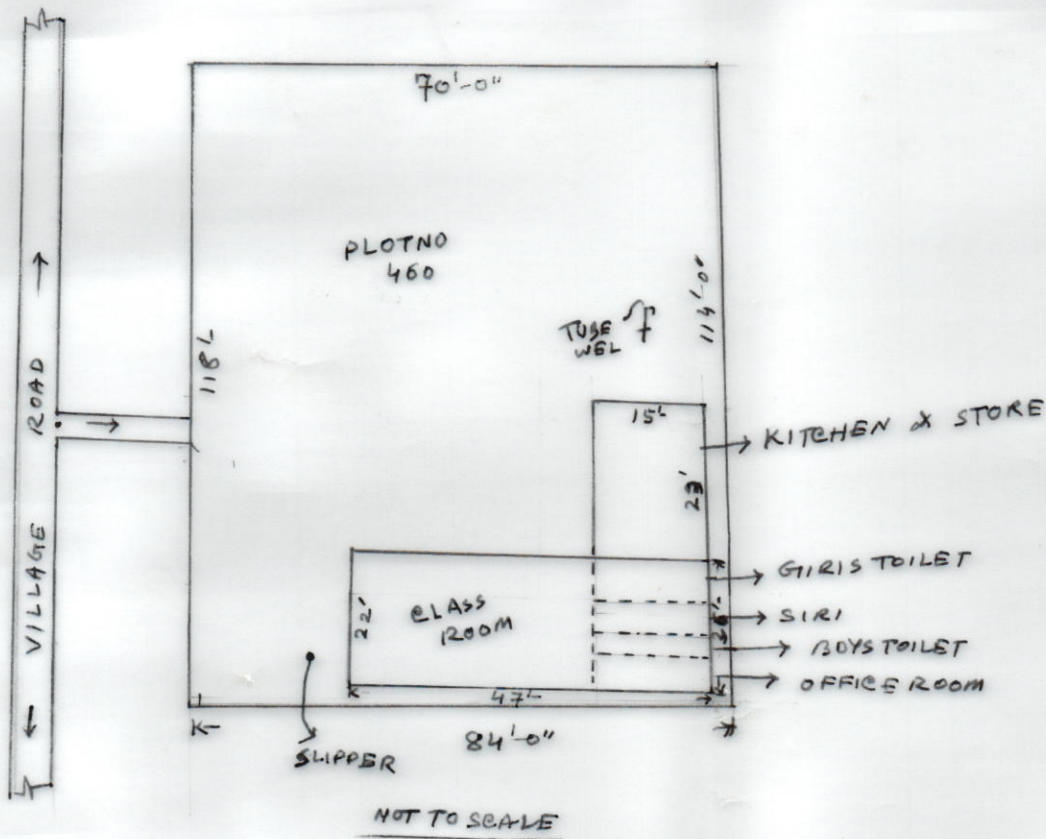

MOUZA - SUGARH, J.L. No - 71
 P.S - ILLAMBAZAR, DIST. - BIRBHUM

SCHEDULE

SCHOOL NAME - SUGARH DANGADARA PRIMARY SCHOOL
 DISE CODE - 19080207605
 CIRCLE - ILLAMBAZAR
 BLOCK - ILLAMBAZAR
 PANCHAYET - JOYDEVKENDULI
 MOUZA - SUGARH
 J.L. NO - 71
 PLOT NO - 460
 KHATIANN - 870
 AREA OF LAND - 8932 SFT. SCHOOL AREA/AND 20.5 SHATAK ROAD 2.5 SHATAK
 USABLE AREA - 1966 SFT. OR 4.5 SHATAK
 FALLOW AREA - 6966 SFT. OR 16 SHATAK