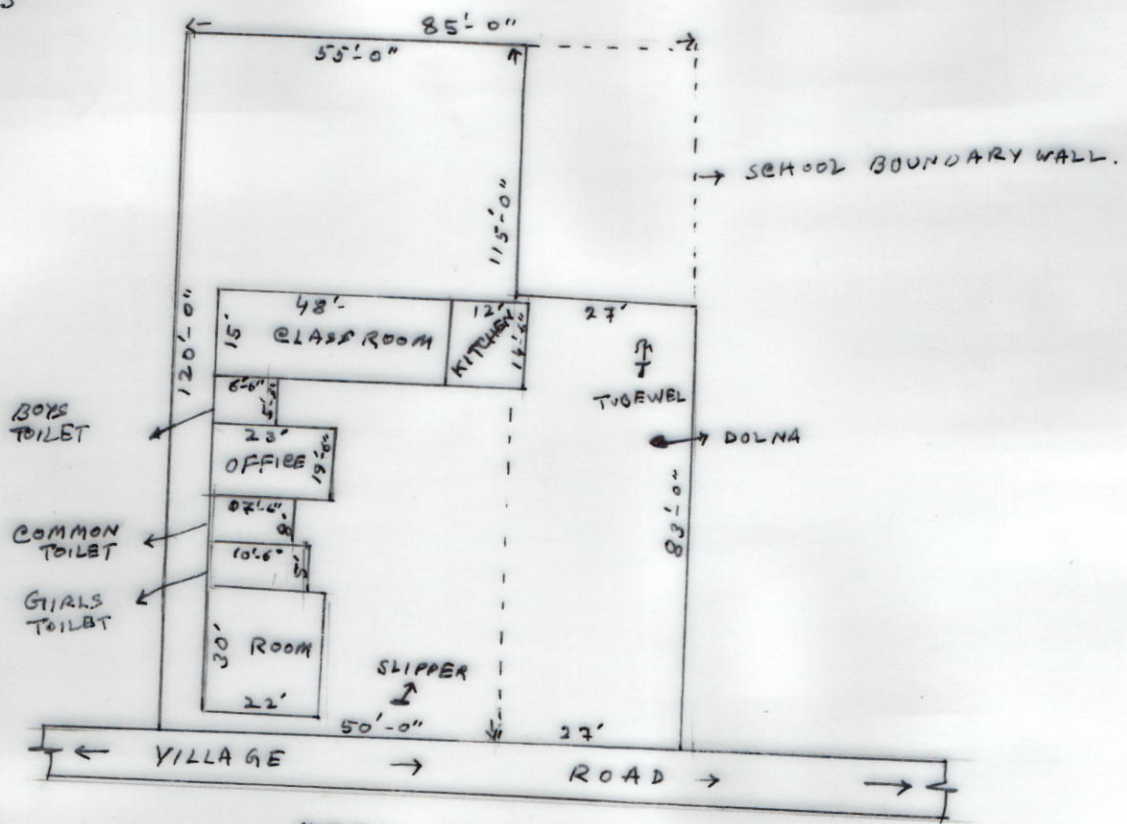

MOUZA - SUKDALA, J.L. NO - 59
 P.S - ILLAMBALAR, DIST. - BIRBHUM

NOT TO SCALE

SCHEDULE

SCHOOL NAME - SUKDALA ADIBASI PRIMARY SCHOOL
 DISTRICT CODE - 19080206504
 CIRCLE - ILLAMBALAR
 BLOCK - ILLAMBALAR
 PANCHAYET - SHIRSA
 MOUZA - SUKDALA
 J.L. NO - 59
 PLOT NO - 584, 585, 586.
 KHATI ANNO - 300
 AREA OF LAND - 8410 SFT. OR 19.3 SHATAK
 USABLE AREA - 2149 SFT. OR 05.0 SHATAK
 FALLOW AREA - 6261 SFT. OR 14.3 SHATAK