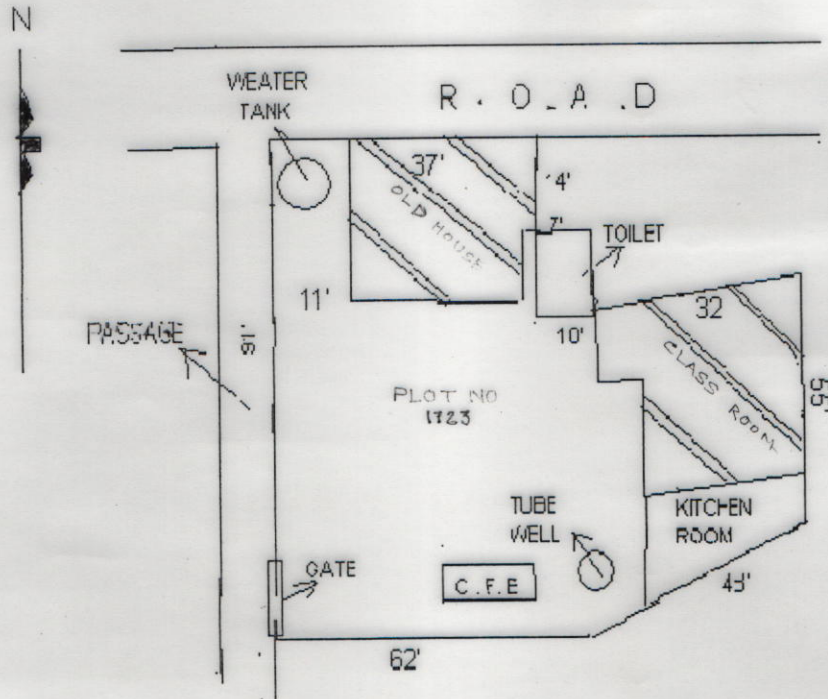

MOUZA- CHOUPAHARI JANGAL J.L NO= 122 PLOT NO= 1723
 P.S- ILLAMBAZAR , DIST-BURDWAN
 PLOT AREA -14 DECIMAL, K. H NO- 03

SCHOOL NAME- SUKHBAZAR PRIMARY SCHOOL

SCHOOL NAME-SUKHBAZAR PRIMARY SCHOOL
 DISTRICT NO - 1908210204
 CIRCLE - ILLAMBAZAR, BLOCK - ILLAMBAZAR
 MOUZA- CHOUPAHARI JANGAL J.L NO-122
 PLOT NO- 1723 K.H NO- 03
 AREA LAND -14 DECIMAL
 USAEALE AREA - 1572 SFT
 FLOW AREA . 3575 SFT