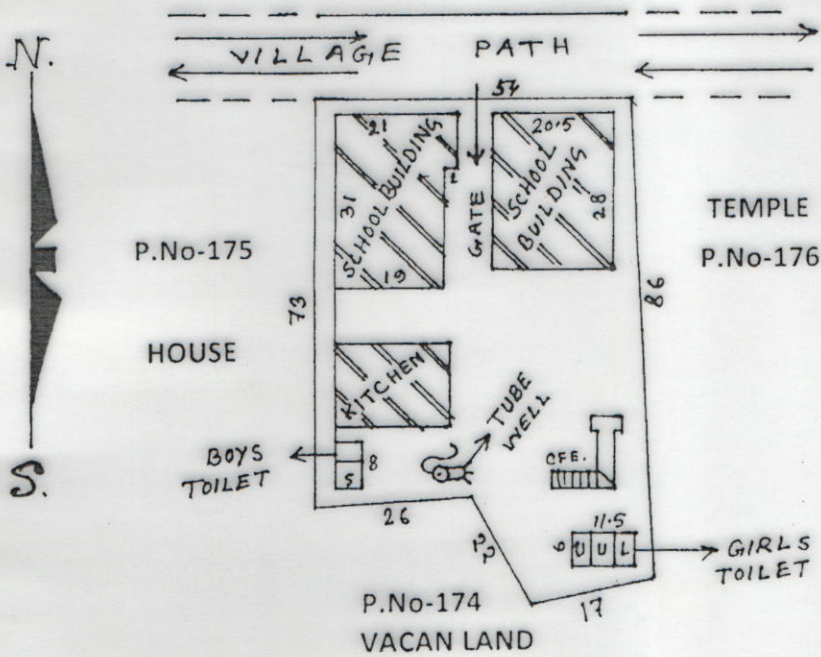

The site Plan for Tarapur Primary School

Mouza- Tarapur, J.L. no. - 5, Plot no. -174, 175, 176, Khatian no. - 663 , Total Area - 11 Satak
(Existed at position), P.S. :- Illambazar, Dist. :- Birbhum[W.B.]

Scale :- 33'00" = 1"

ALL DIMENSIONS ARE IN FEET.

SCHEDULE

School Name :- Tarapur Primary School	
Dise Code	:- 19080206002
Circle	:- Illambazar
Block	:- Illambazar
Panchayet	:- Sirsha G.P.
Mouza	:- Tarapur
J.L. no.	:- 50
Plot no.	:- 174, 175, 176
Khatian no.	:- 663
Total Area of School land :- 4792 Sq.ft. or 11 Satak.	
Usable Area :- 1595 Sq. ft. or 3.666 Satak.	
Fallow Area :- 3197 Sq. ft. or 7.334 Satak.	

Draw and calculate by

Hossain
24.05.15

SK JAKIR HOSSAIN

Amin / Surveyor

Reg. No.- W.B./ K-892

Vill.- Sahapur, P.O.- Janubazar

P.S. Illambazar, Dist.- Birbhum (W.B.)

*Nani Gopal Kumar
H.T. Tarapur Panchayat*