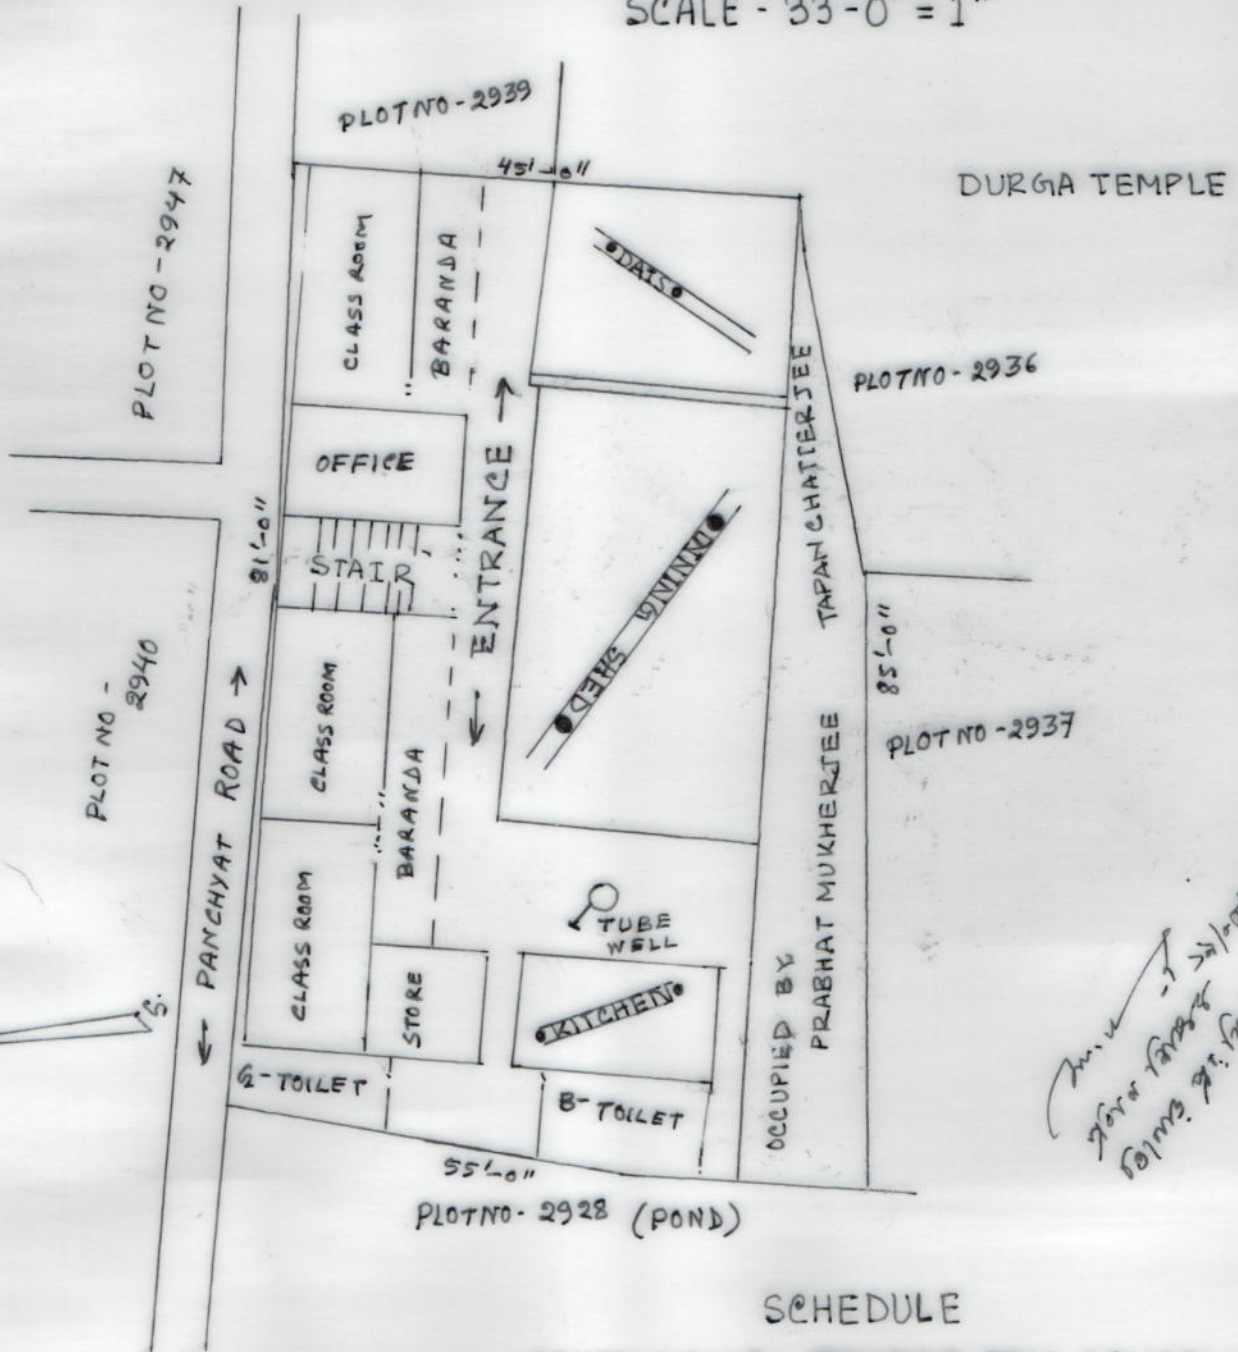

MOUJA-TINORE, J.L.NO.-85

P.S.- ILLAMBAZAR, DIST.- BIRBHUM

SCALE - 33'-0" = 1"

Handwritten note:
 21/02/2015
 Kshedi Ram Ghosh
 21/02/2015

SCHEDULE

SCHOOL NAME - TINORE PRY. SCHOOL

DIST. CODE - 19080208301

CIRCLE - ILLAMBAZAR

BLOCK - ILLAMBAZAR

PANCHAYET - GHURISHA

MOUZA - TINORE, J.L.NO.-85

PLOT NO.- 29.38, KHATIAN NO.-R.S-130

AREA - 10 DECIMAL, USEABLE AREA - 3600 sq.ft.

OCCUPIED AREA - 510 sq.ft.

MAP DRAWN BY

Kshedi Ram Ghosh