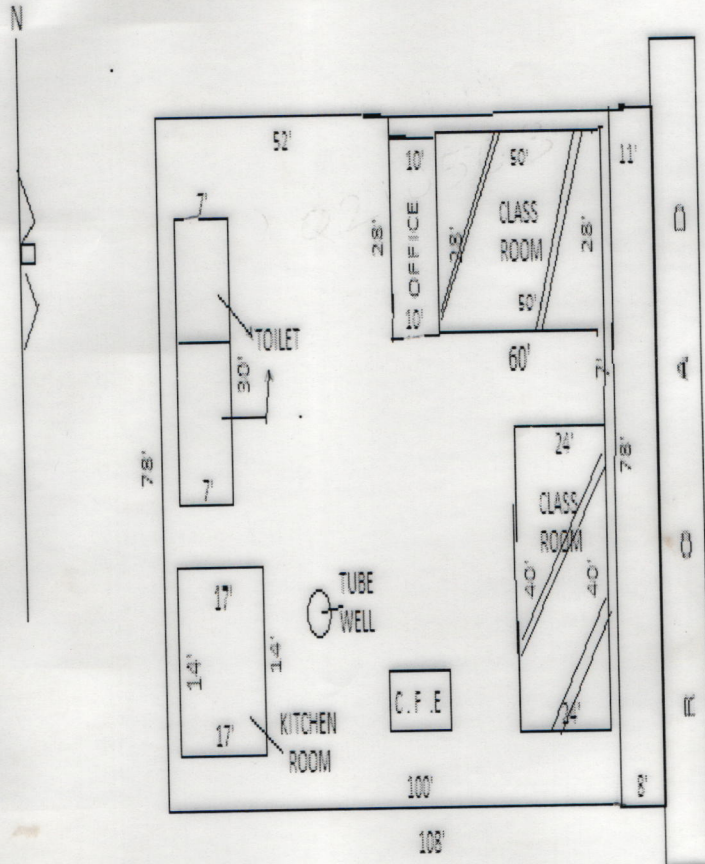

MOUZA-USHARDIHI J.L NO - 122 P.S - ILLAMBAZAR PLOT NO -1665/1032  
 PLOT AREA -33 DECIMAL K.H NO- 928  
 SCHOOL NAME - USHARDIHI PRIMARY SCHOOL

SCHEDULE

SCHOOL NAME - USHARDIHI PRIMARY SCHOOL  
 DISE CODE NO - 19080210503  
 CIRCLE - ILLAMBAZAR BLOCK - ILLAMBAZAR  
 PANCHYAT - ILLAMBAZAR MOUZA - USHARDIHI  
 J.L NO-122 PLOT NO-1665/1032 PLOT AREA -33 DECI  
 AS PER BOUNDARY -19.69 DECIMAL  
 USABLE AREA - 3078 SFT FALLOW AREA -5502 SFT