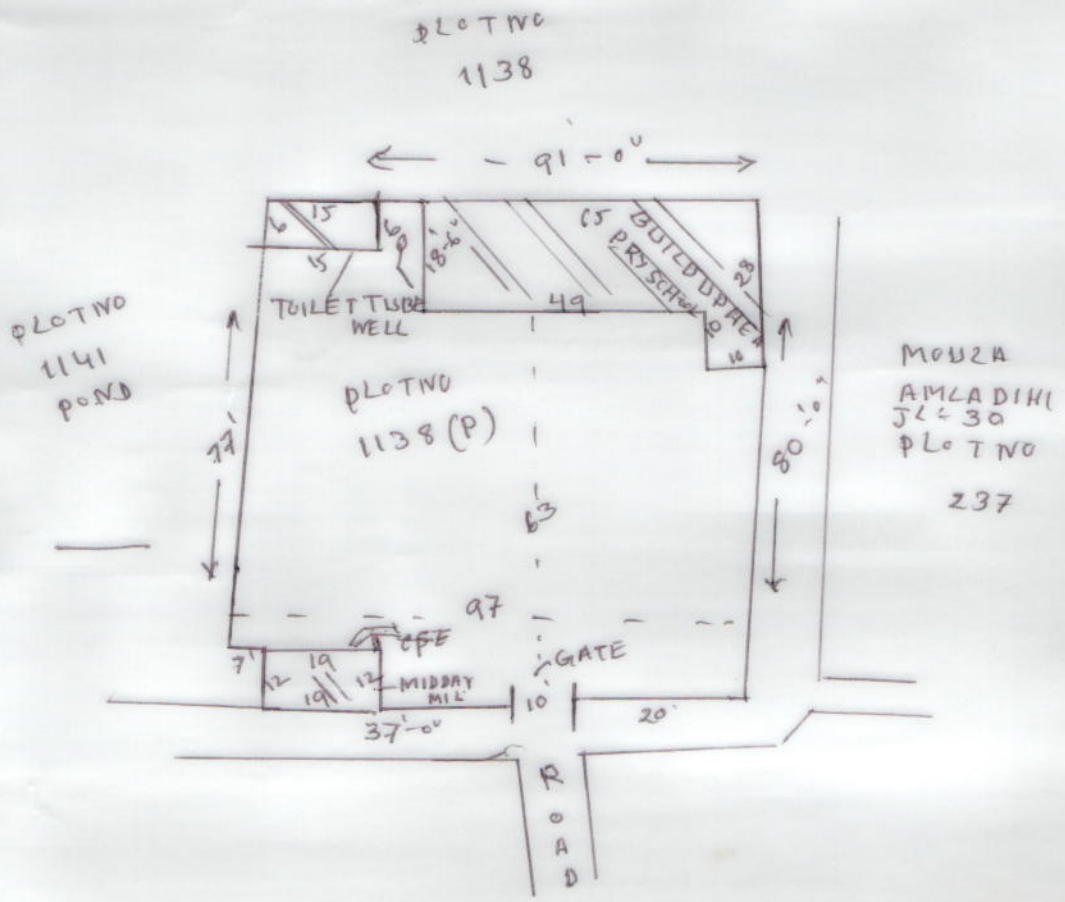

MOUZA - CHHATAR BANDI JLNO - 29
 P = PANRUI DIST - BIRBHUM
 NOT TO SCALE

SCHEDULE

SCHOOLNAME - AMALADIHI-HAZRATPUR PRY SCHOOL
 DISTRICT CODE - 19080202004
 CIRCLE - ILLAMBAZAR NEW
 BLOCK - ILLAMBAZAR
 PANCHAYET - BILATI SULTANPUR
 MOUZA - CHATTAR BANDI
 JLNO - 29 PLOT NO - 1138 (P)
 KHATIANNNO - 438
 AREA OF LAND - 7897 SFT = 0.181290 Hectare
 USABLE AREA - 1547 SFT [PRY]
 FALLOW AREA - 6350 SFT