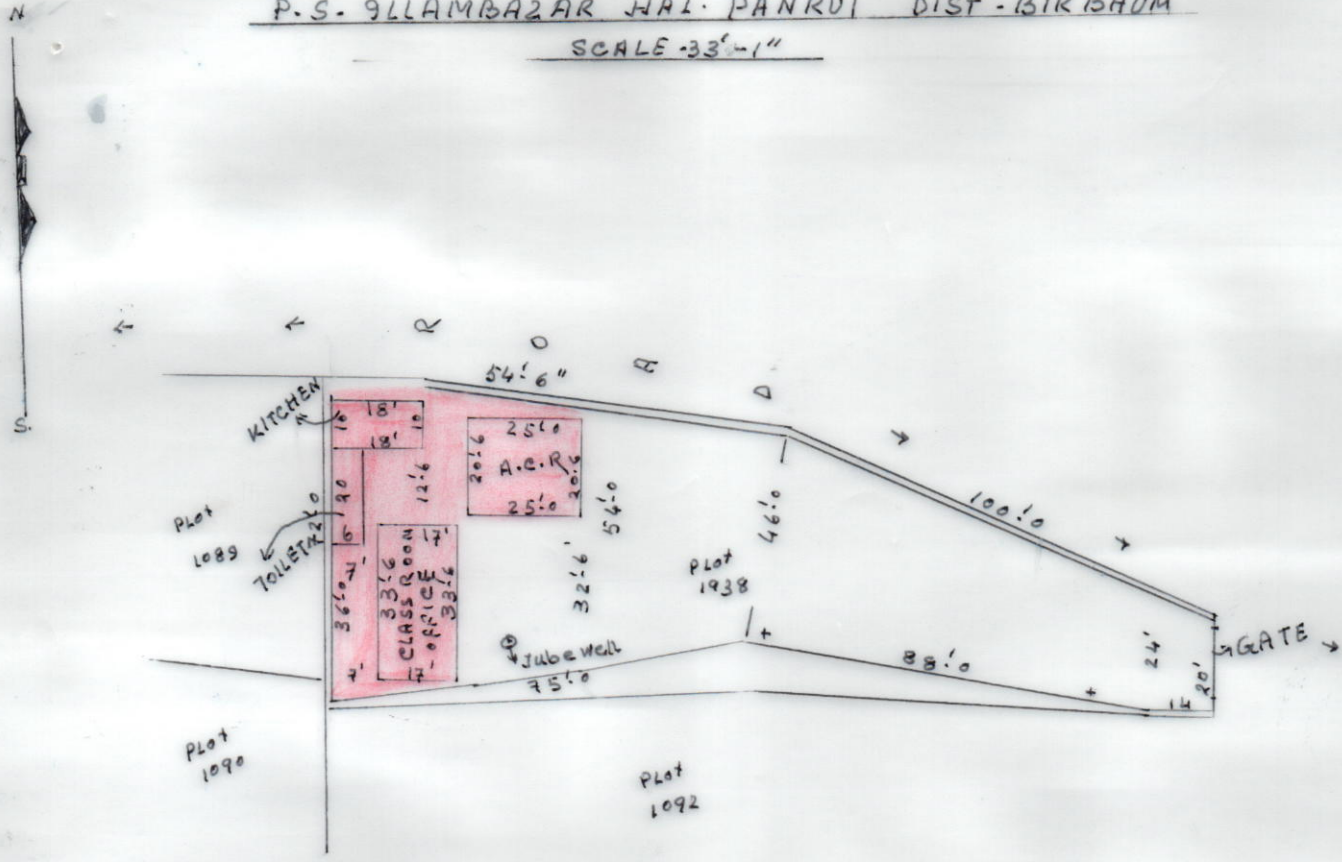

Mouza - BALTA - J.L No - 149  
P.S. - 9LLAMBAZAR HAL. PANRUI DIST. - BIRBHUM  
SCALE - 33'-1"

SCHEDULE	
SCHOOL NAME -	BALTA PRIMARY SCHOOL
DISE CODE -	0200201
CIRCLE -	9LLAMBAZAR
BLOCK -	9LLAMBAZAR
PANCHYAT -	BATIKAR
MOUZA -	BALTA
J.L NO -	149
Plot NO -	1092/1938
KHATA No -	493
AREA -	0.20 ACRES
POSITION AREA -	8075 S.F.
USEABLE AREA -	2265 S.F.
VACANT AREA -	5810 S.F.