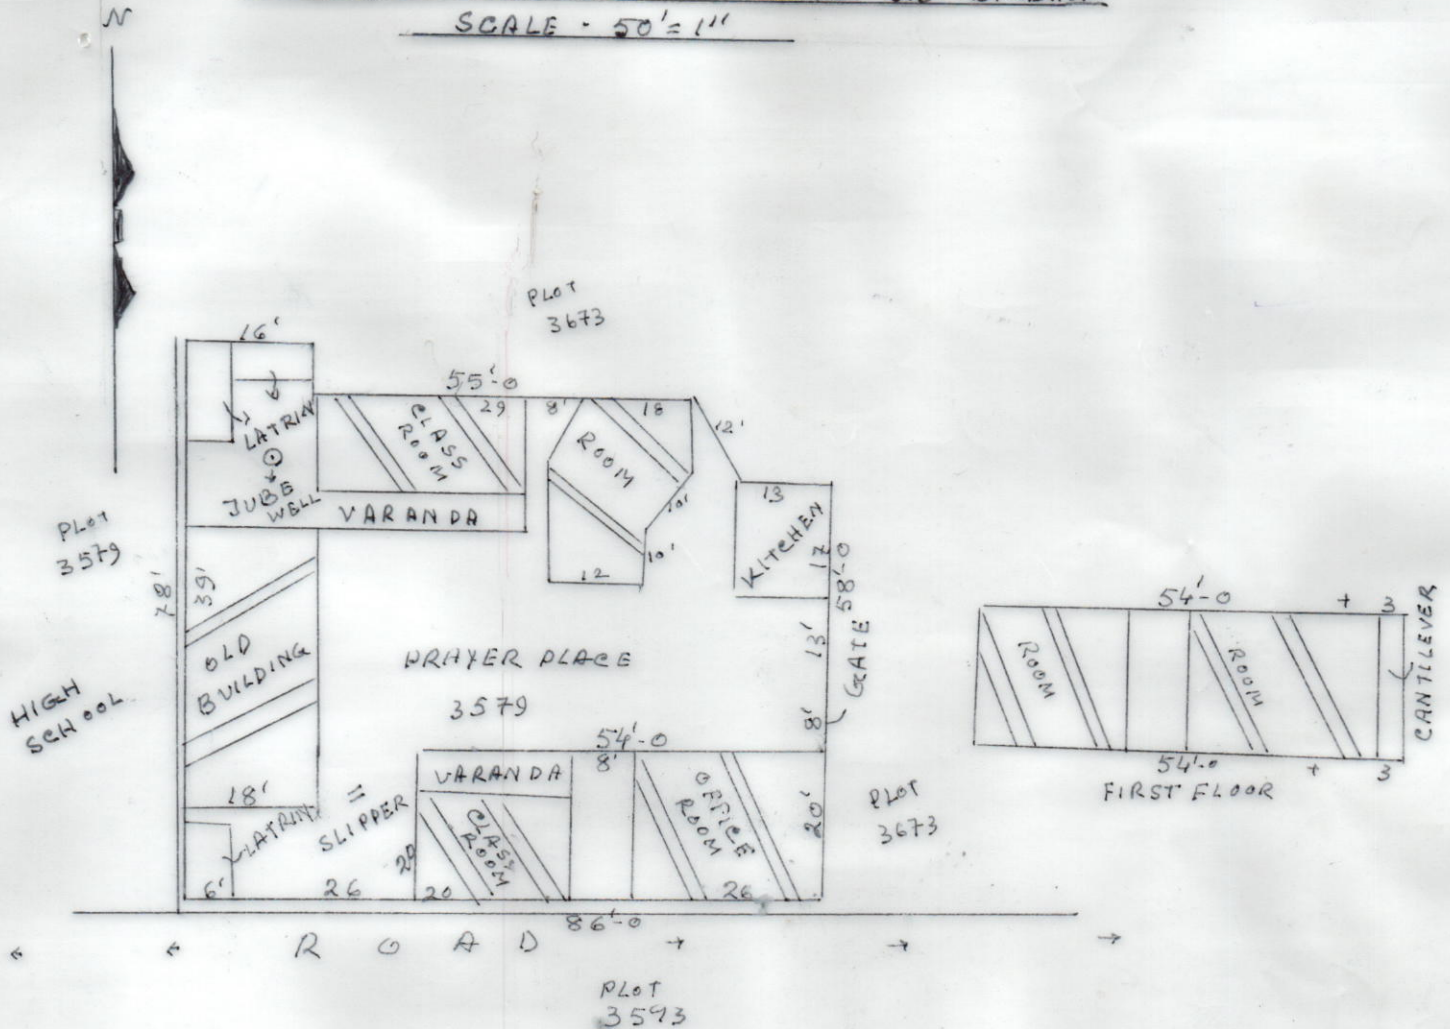

MOUZA - BATIKAR - J.LNO-2
P.S - JLLAMBAZAR HAL - PANRUI DIST - BIRBHUM
SCALE - 50' = 1"

SCHEDULE
SCHOOL NAME - BATIKAR - B.B.M PRIMARY SCHOOL
DISE CODE - 0200101
CIRCLE - JLLAMBAZAR NEW
BLOCK - JLLAMBAZAR
PANCHYAT - BATIKAR
MOUZA - BATIKAR
J.LNO - 02
PLOT NO - 3579 (PART)
KHATAN NO - 768
AREA - 0.12 ACRE
POSITION - 5768 S.F OR 0.13 ACRE
USABLE AREA - 5768 S.F