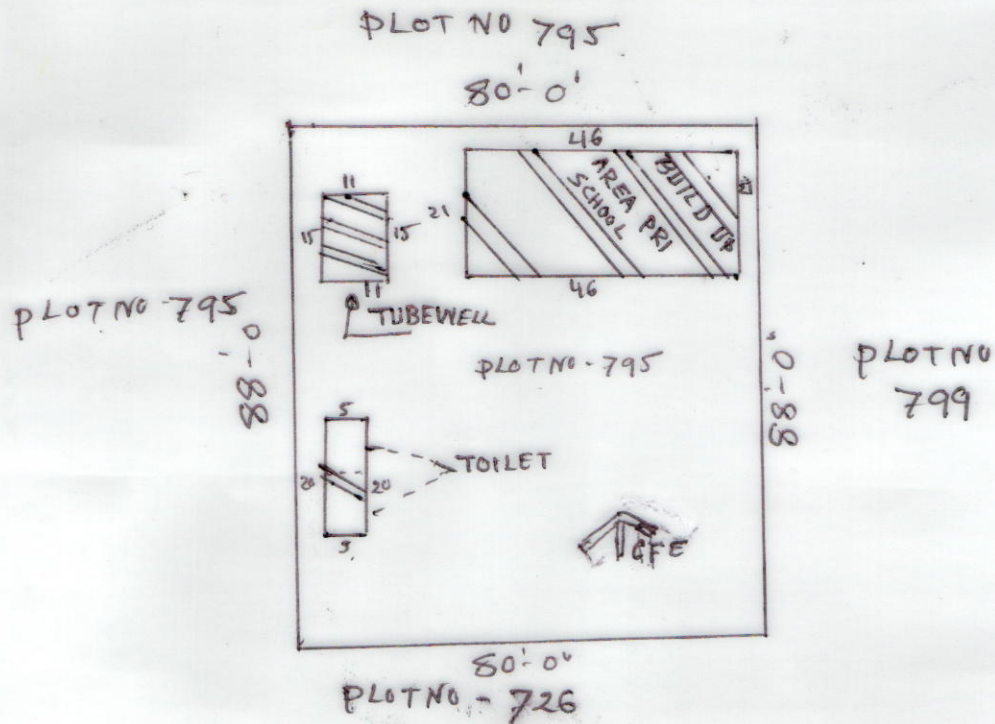

MOUZA - BELATI JL-31
P.S - ILLAMBAZAR-DIST - BIRBHUM
NOT TO SCALE

SCHEDULE

SCHOOL NAME - BELATI PRIMARY SCHOOL
 DISCODE - 19080202501
 CIRCLE - ILLAMBAZAR NEW
 PANCHAYAT - BELATI
 MOUZA - BELATI JLNO - 31
 PLOT NO - 795
 KHATAN NO - 39
 AREA OF LAND - 7040 SFT = 0.16166 ACRE
 USABLE AREA - 1181 SFT (PRY)
 FALLOW AREA - 5859 SFT