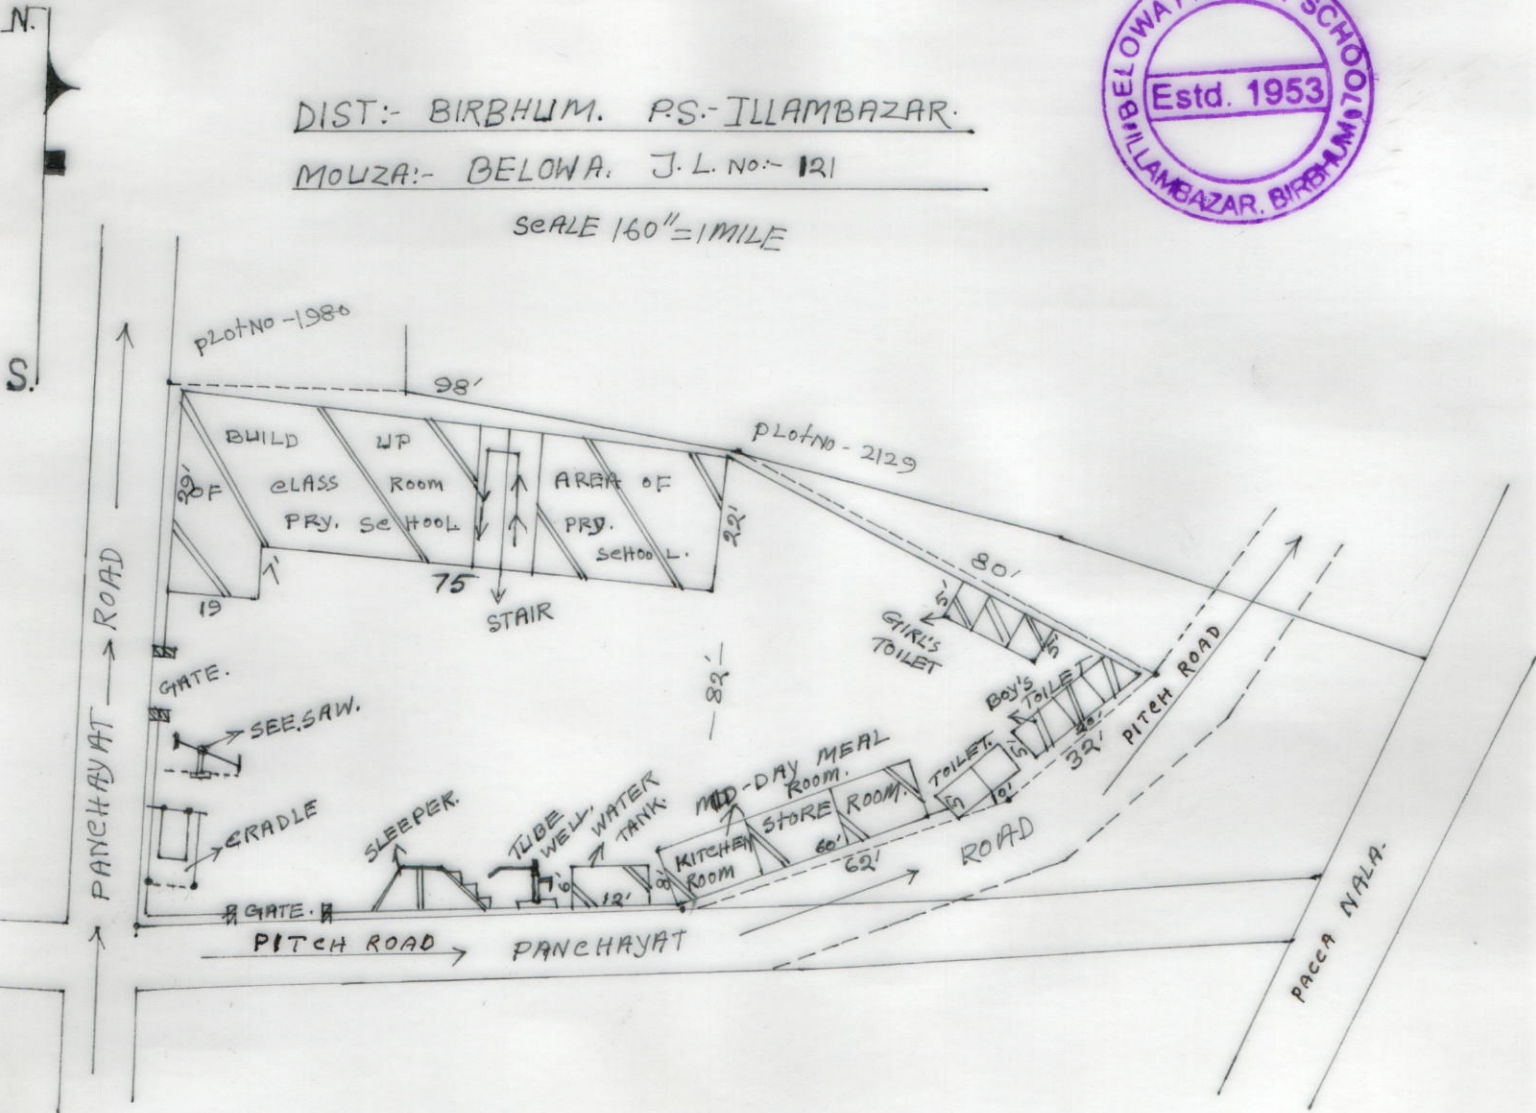

DIST:- BIRBHUM. PS.-ILLAMBAZAR.

MOUZA:- BELOWA. J.L.No:- 121

SCALE 1/60" = 1 MILE

SCHEDULE

NAME OF SCHOOL:-	BELOWA. PRY. SCHOOL.
DISE. CODE NO:-	19080204102
CIRCLE:-	ILLAMBAZAR. NEW.
BLOCK:-	ILLAMBAZAR.
PANCHAYAT:-	NANASOLE. GRAM. PANCHAYAT.
MOUZA:-	BELOWA
J.L. No:-	121
R.S. Plot No:-	1980
R.S. KHATAN. No:-	01
AREA OF LAND:-	11644.00 Sq Feet = 26.73 SATAK.
USABLE AREA:-	2950.00 Sq Feet = 6.78 SATAK.
FALLOW. AREA:-	8694.00 Sq Feet = 19.95 SATAK.

Donald 31.05.15
 SING. OF. H.T.
 Teacher-in-charge,
 Belowa Primary School

SING. OF. AMIN.
~~SK Khabiruddin~~ 21/05/2015.
 SK KHABIRUDDIN
 (SURVEYOR)
 Govt. Reg. No. S/88206/2474
 SANKARGACHHA, PAIKUNI
 BIRBHUM