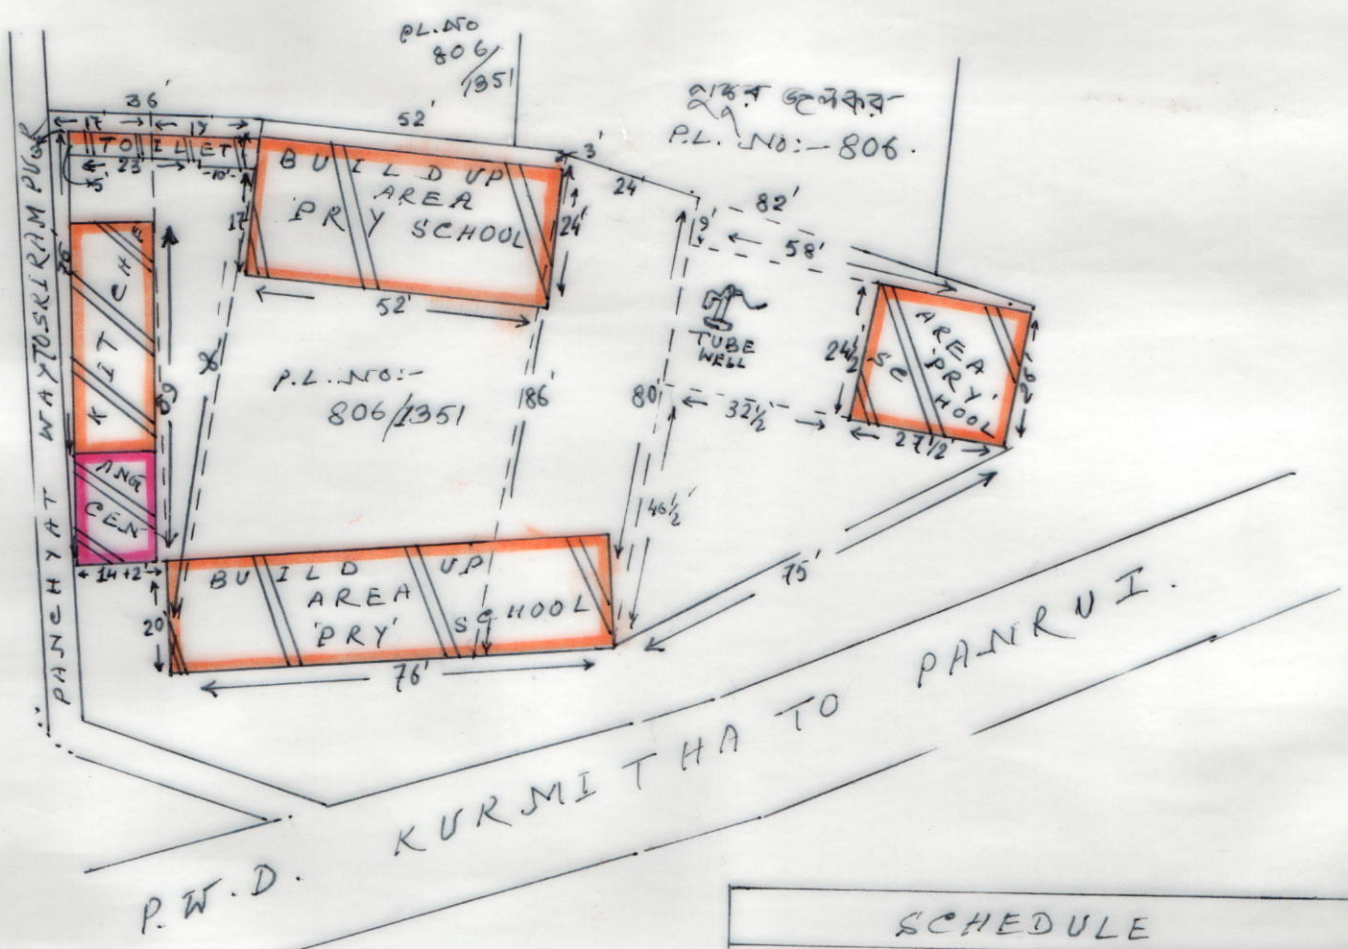

MOUZA SRIRAMPUR, J.L. NO:- 21.

P. S.:- PANRUI, DIST:- BIRBHUM.

SCALE:- 330"=1"

MODEL MAP.

SCHEDULE	
SCHOOL NAME:-	BRAHMANDIHI PRY SCHOOL
DISE CODE:-	19080201301.
CIRCLE:-	ILLAMBAZAR NEW.
BLOCK:-	ILLAMBAZAR.
PANCHYAT:-	MANGALDIHI.
MOUZA :-	SRIRAMPUR.
J.L. NO:-	21.
PLOT NO:-	806/1351.
KHATA N NO:-	213.
AREA OF LAND:-	12049 SFT.
	= 0.27660 ACRE
USABLE AREA=	4186.75 SFT. PRY
FALLOW AREA =	7862.25 SFT.
ANG CENTER =	0.0061 ACRE