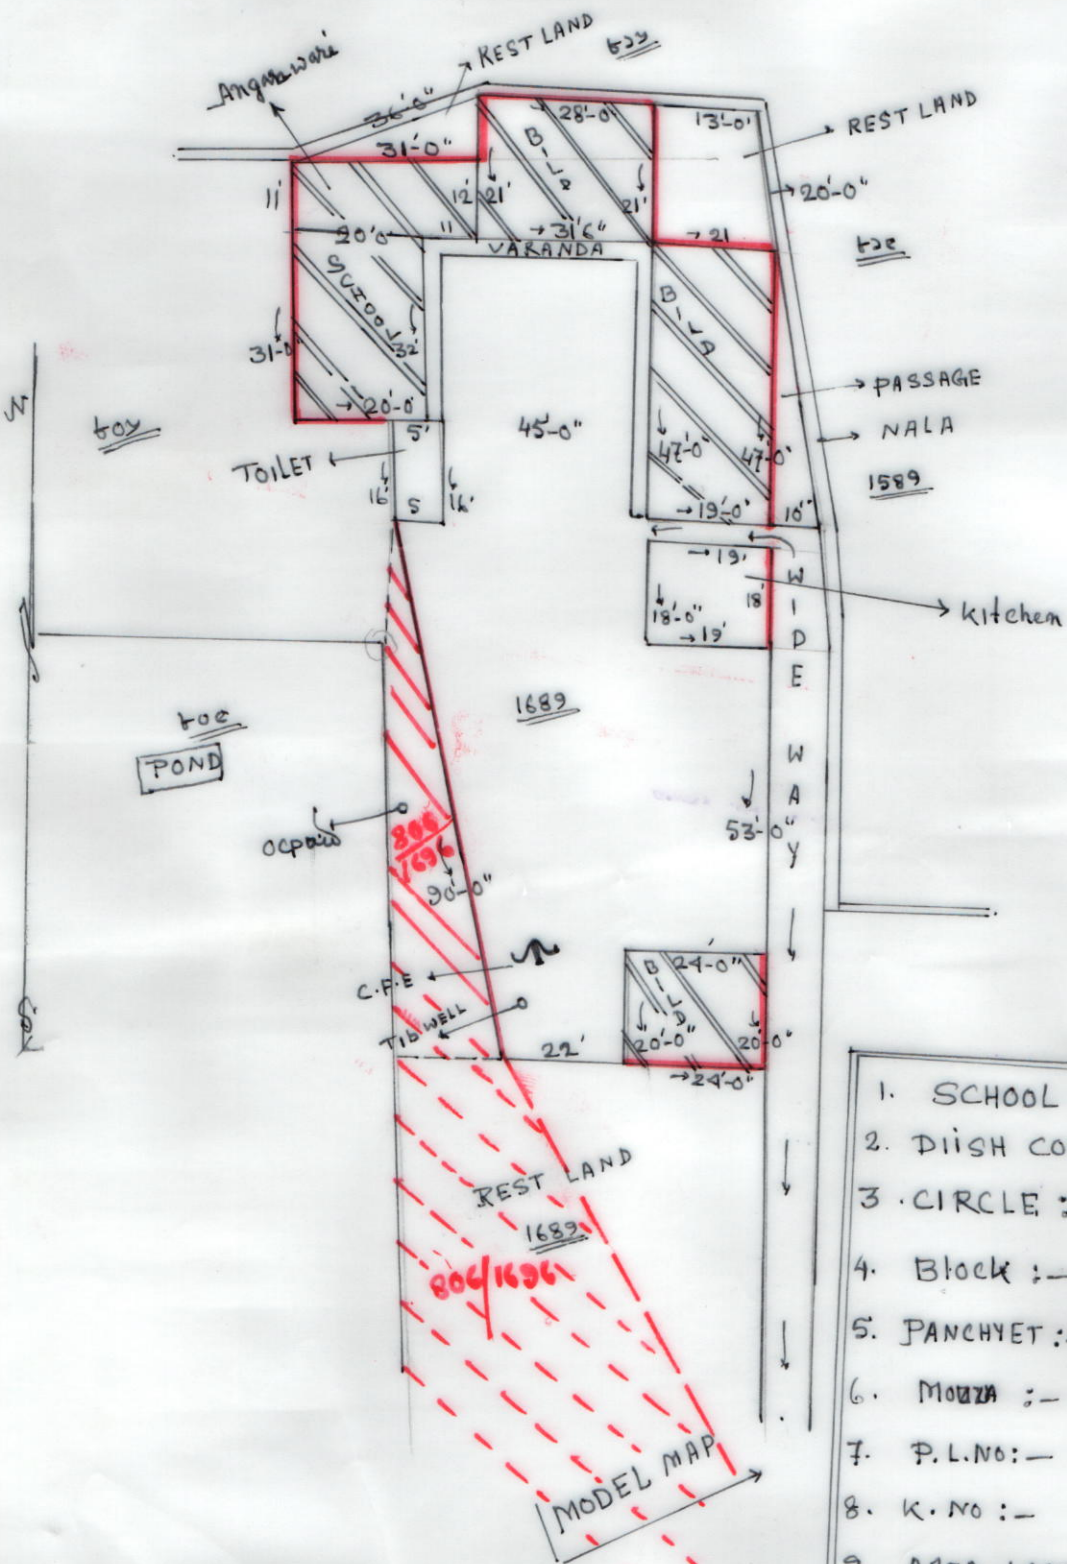

MOUZA :- CHHATARBANDI, Z.L.NO :- 29 P.L.NO :- 806/1696
 NOT TO SCALE P.S. PANRUI, BIRBHUM
 OCPaid 5/- Pond P.L.N- 806/1696

Recorded Area :- 17'420.0 Sqft or 40 a.

SCHUDEL

1. SCHOOL NAME :- CHHATARBANDI P. SCHOOL
2. DIISH CODE :- CHHATARBANDI 19080201901
3. CIRCLE :- ILLAMBAZAR
4. Block :- ILLAMBAZAR
5. PANCHYET :- MONGALDIHI
6. MOUZA :- CHHATARBANDI
7. P.L.No :- 806/1696
8. K.No :- 29
9. AREA LAND :- 12'071 Sqft.
10. USABLE LAND :- 3'484.0 Sqft.
11. FALLOW AREA :- 8'587.0 Sqft.