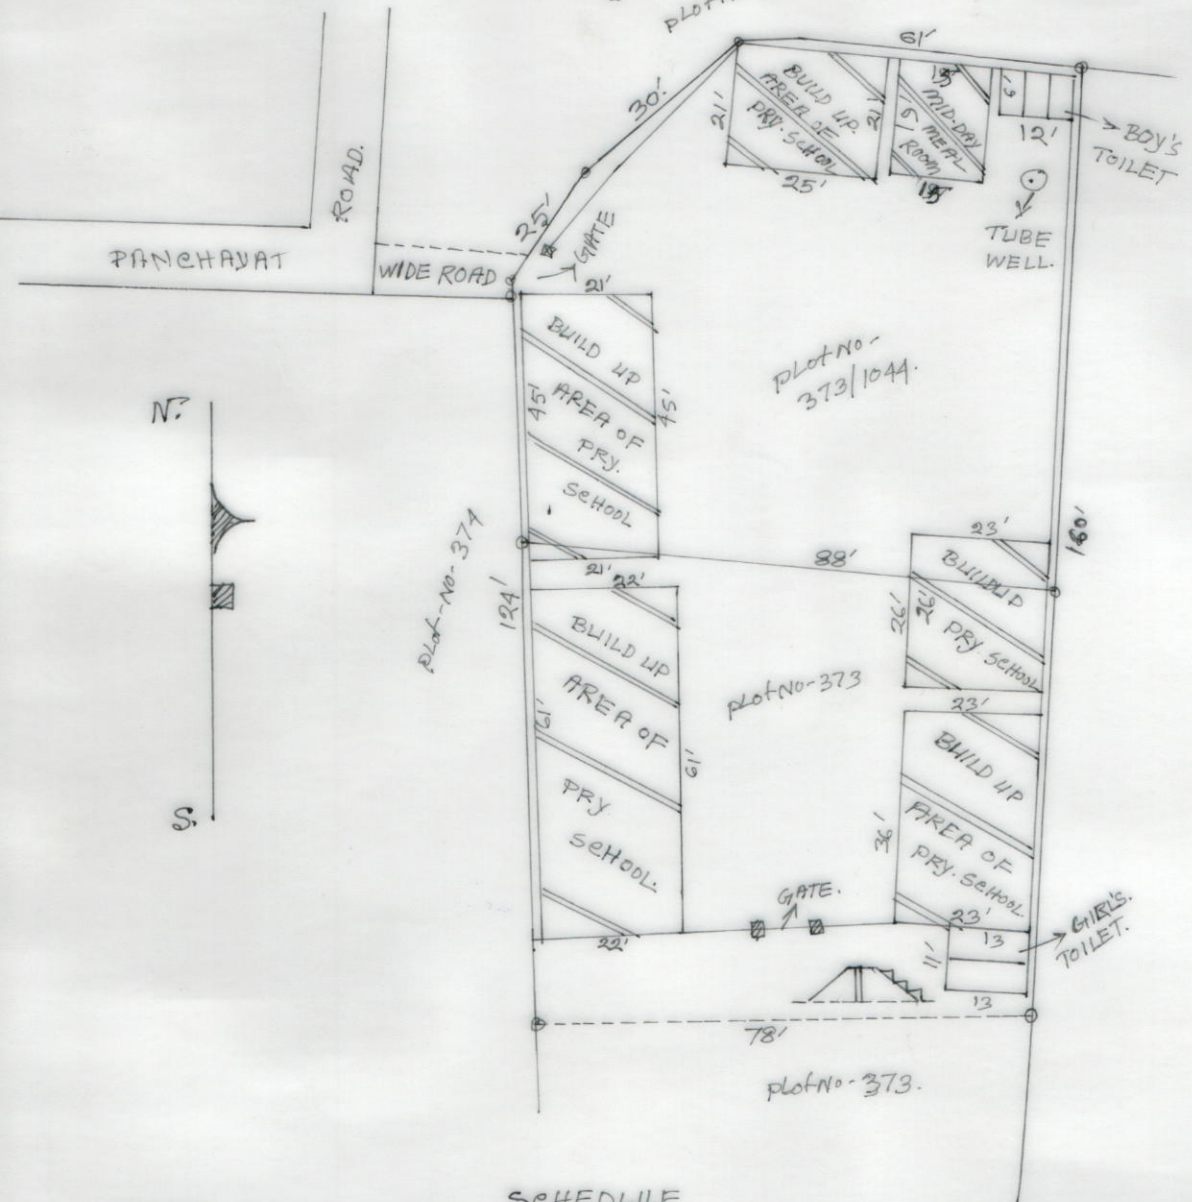

DIST:- BIRBHUM. P.S- ILLAMBAZAR.  
 MOUZA:- CHUNPOLASI J.L.No-100  
 SCALE = 16" = 1 MILE

SCHEDULE

NAME OF SCHOOL: CHUNPOLASI. PRY. SCHOOL.
Disc. CODE. No- 19080203801
CIRCLE. ILLAMBAZAR. NEW.
Block: ILLAMBAZAR.
PANCHAYAT:- NANASOLE. GRAM. PANCHAYAT.
MOUZA:- CHUNPOLASI
J.L.No - 100
R.S. plot No- 373/1044. 373.
R.S. KHATTIAN. NO - 353
AREA OF LAND:- 13068.00 sqfeet = 30. SATAK.
USABLE AREA:- 1575.00 sqfeet = 19.50 SATAK.
FALLAW. AREA:- 8493.00 sqfeet = 19.50 SATAK