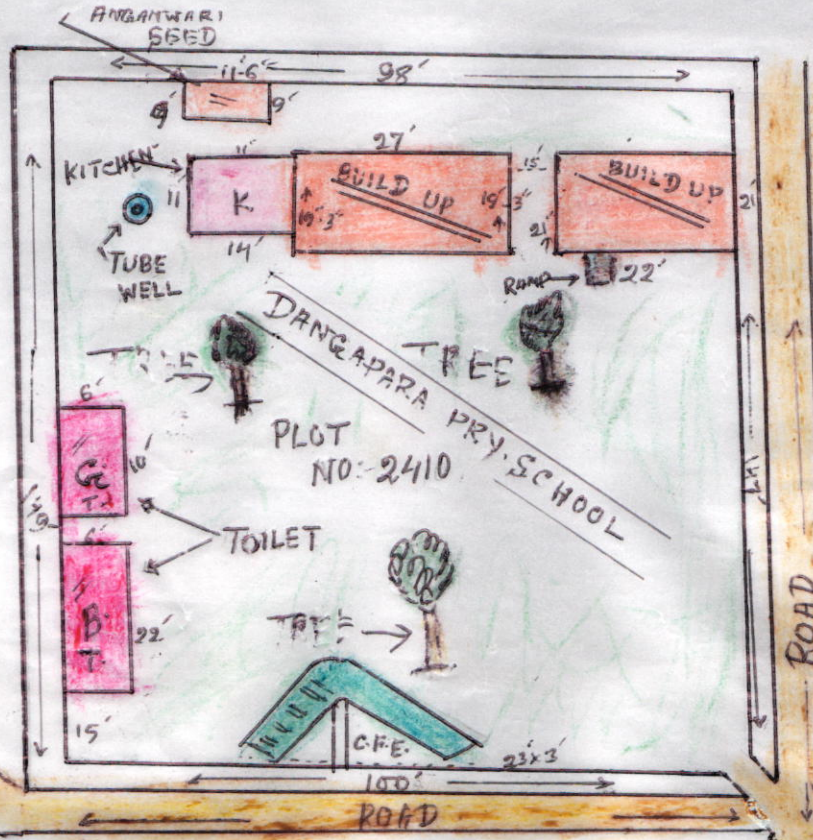

MOUZA :- MAHESWAR PUR ; J.L. NO. :- 33
PS :- ILLAMBAZAR ; DIST :- BIRBHUM

SCALE :- 32'-0" = 1"

SCHEDULE

SCHOOL NAME :- DANGAPARA PRY.
 DIST CODE :- 19080202603
 CIRCLE :- ILLAMBAZAR NEW
 BLOCK :- ILLAMBAZAR
 PANCHAYAT :- BILATI
 MOUZA :- MAHESWAR PUR
 J.L. NO. :- 33
 PLOT NO. :- 2410
 KHATAN NO. :- 336
 AREA OF LAND :- 14000 sq. ft. = 32 ac.
 USEABLE AREA :- 1515 sq. ft.
 FALLOW AREA :- 12485 sq. ft.