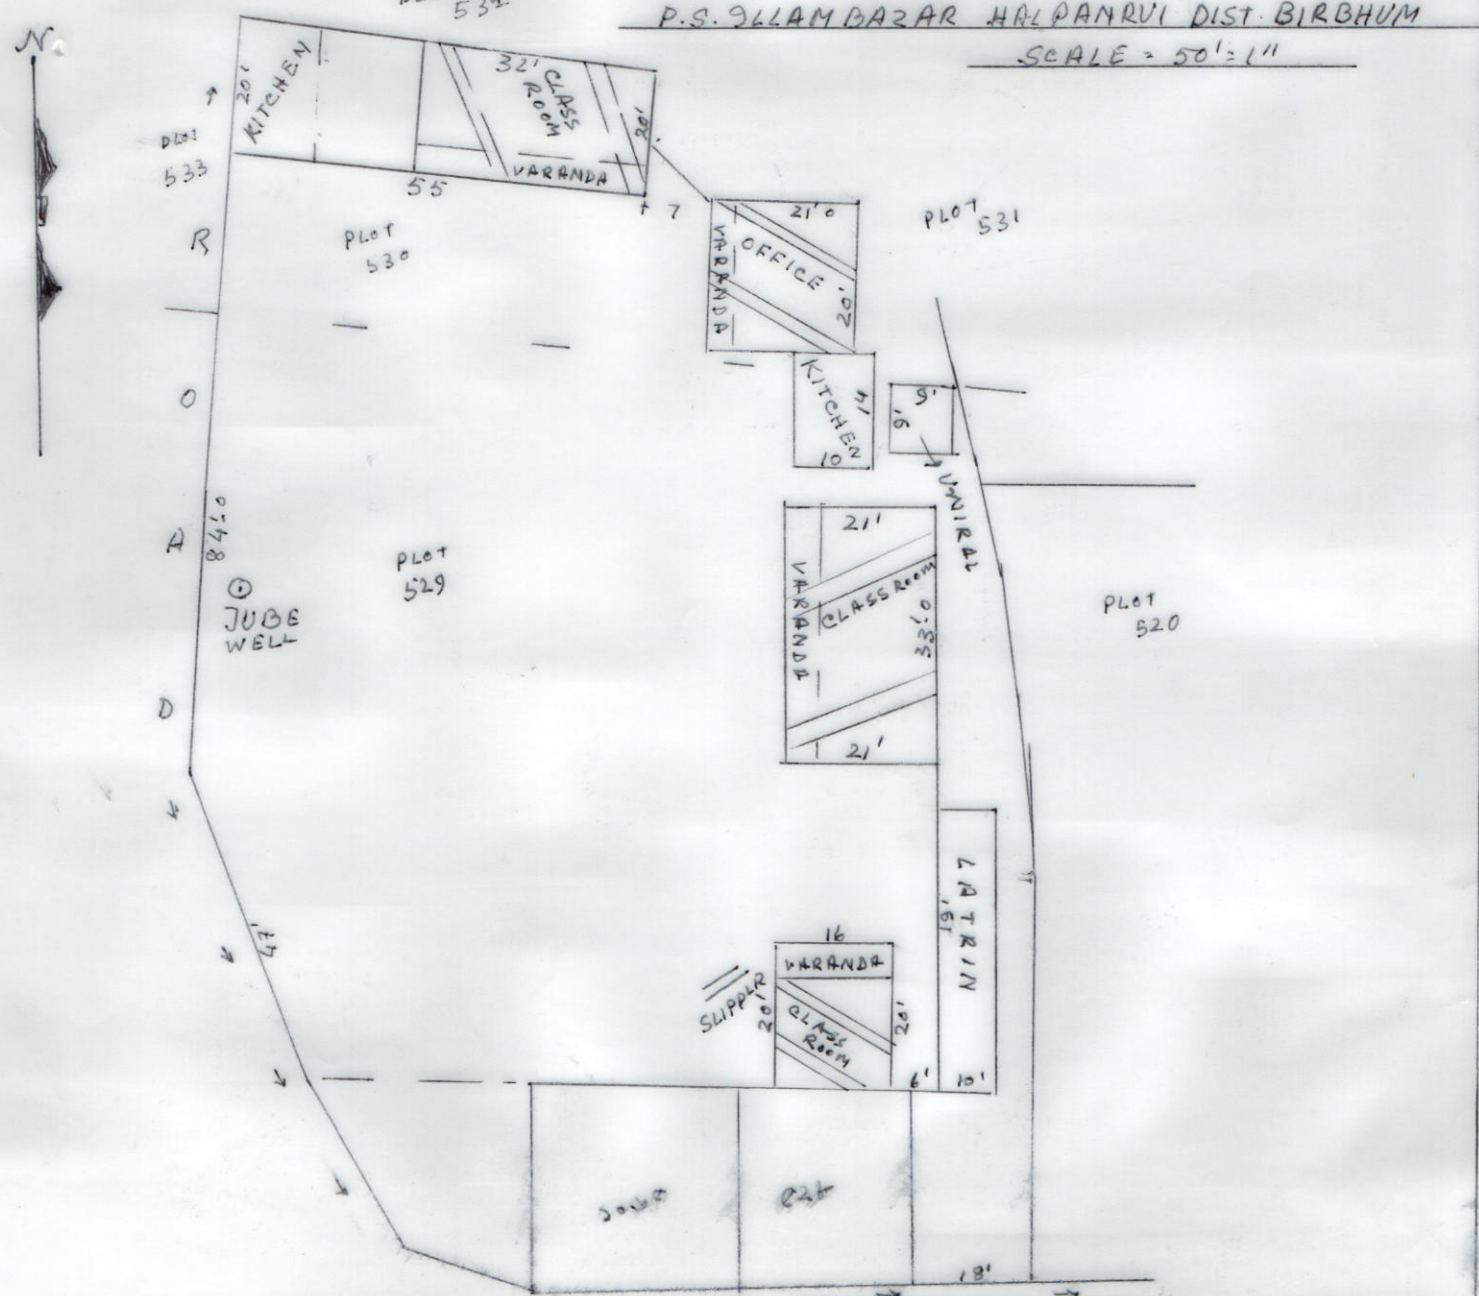

MOUZA-DHANSA J.LNO-19
P.S. GLLAMBAZAR HALPANRVI DIST. BIRBHUM
SCALE = 50' = 1"

SCHEDULE	
SCHOOL NAME =	DHANSA PRIMARY SCHOOL
SISE CODE =	19080206201
CIRCLE =	GLLAMBAZAR NEW
BLOCK =	GLLAMBAZAR
PANCHYAT =	MANGALDIHI
MOUZA =	DHANSA
J.LNO =	19
PLOT NO =	529, 530
KHATI ANNO =	
AREA =	
USABLE AREA =	
VACANT AREA	