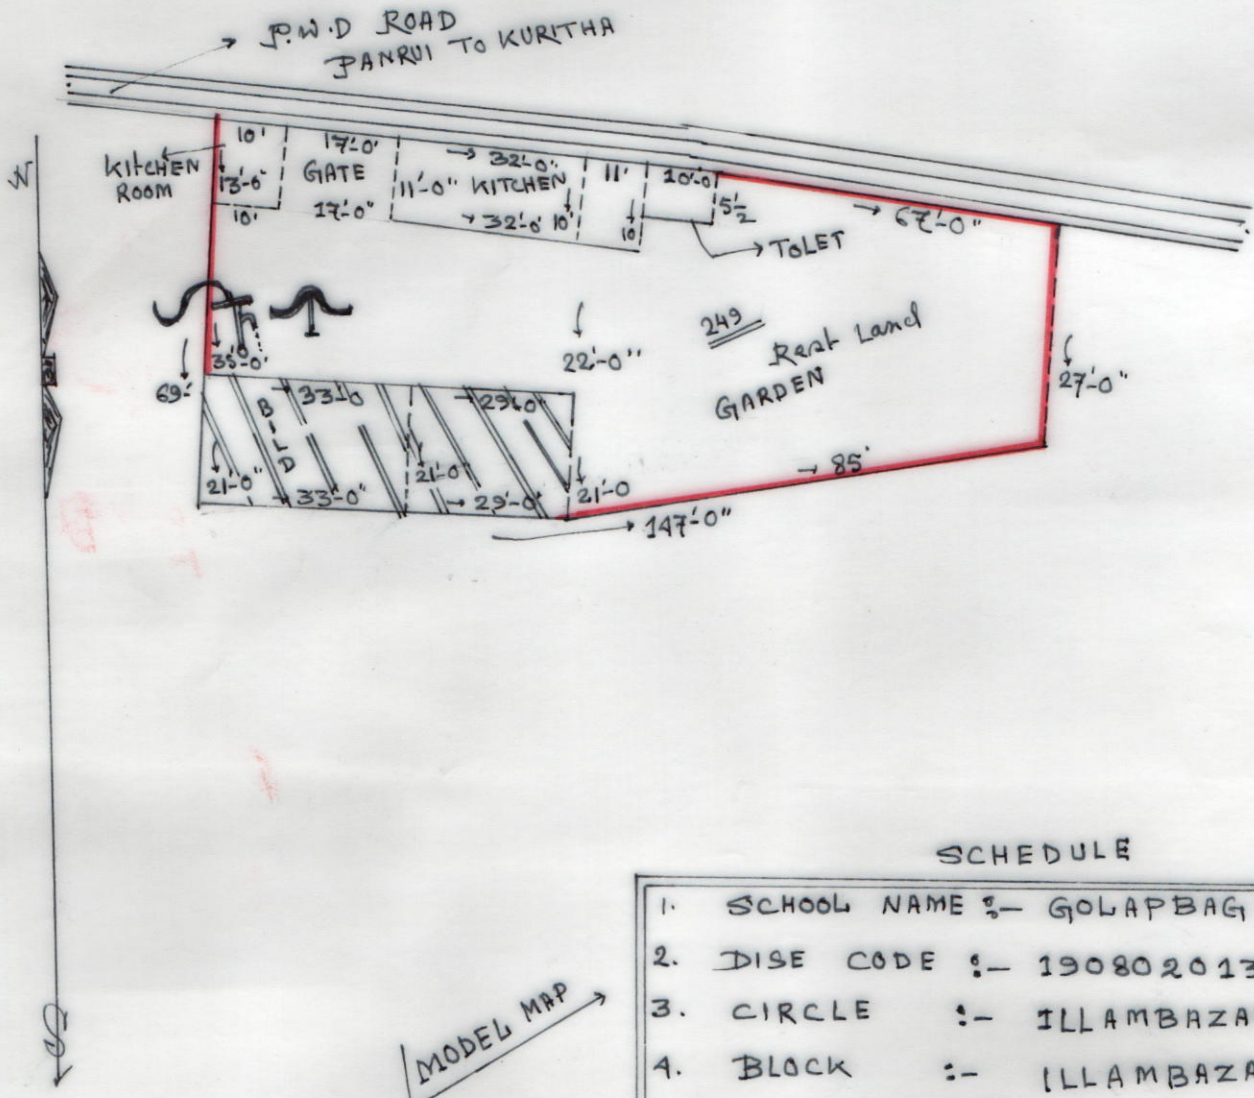

MOUZA :- GOLAPBAG Z. L. NO :- 20
 P. L. NO :- 249, P. S. :- PANRUI, BIRBHUM.
 SCALE :- 16" = 1 MILE

SCHEDULE

1. SCHOOL NAME :- GOLAPBAG PRY. SCHOOL
2. DISE CODE :- 19080201308
3. CIRCLE :- ILLAMBAZAR NEW
4. BLOCK :- ILLAMBAZAR
5. PANCHYET :- MONGALDIHI
6. MOUZA :- GOLAPBAG
7. Z. L. NO :- 20
8. PLOT NO :- 249
9. KHATIAN NO :- 20, 22, 27, 185, 220, 321, 322
10. AREA LAND :- 7150.0 sqft.
11. USEABLE AREA :- 1949.0 sqft
12. FALLAW AREA :- 5201.0 sqft