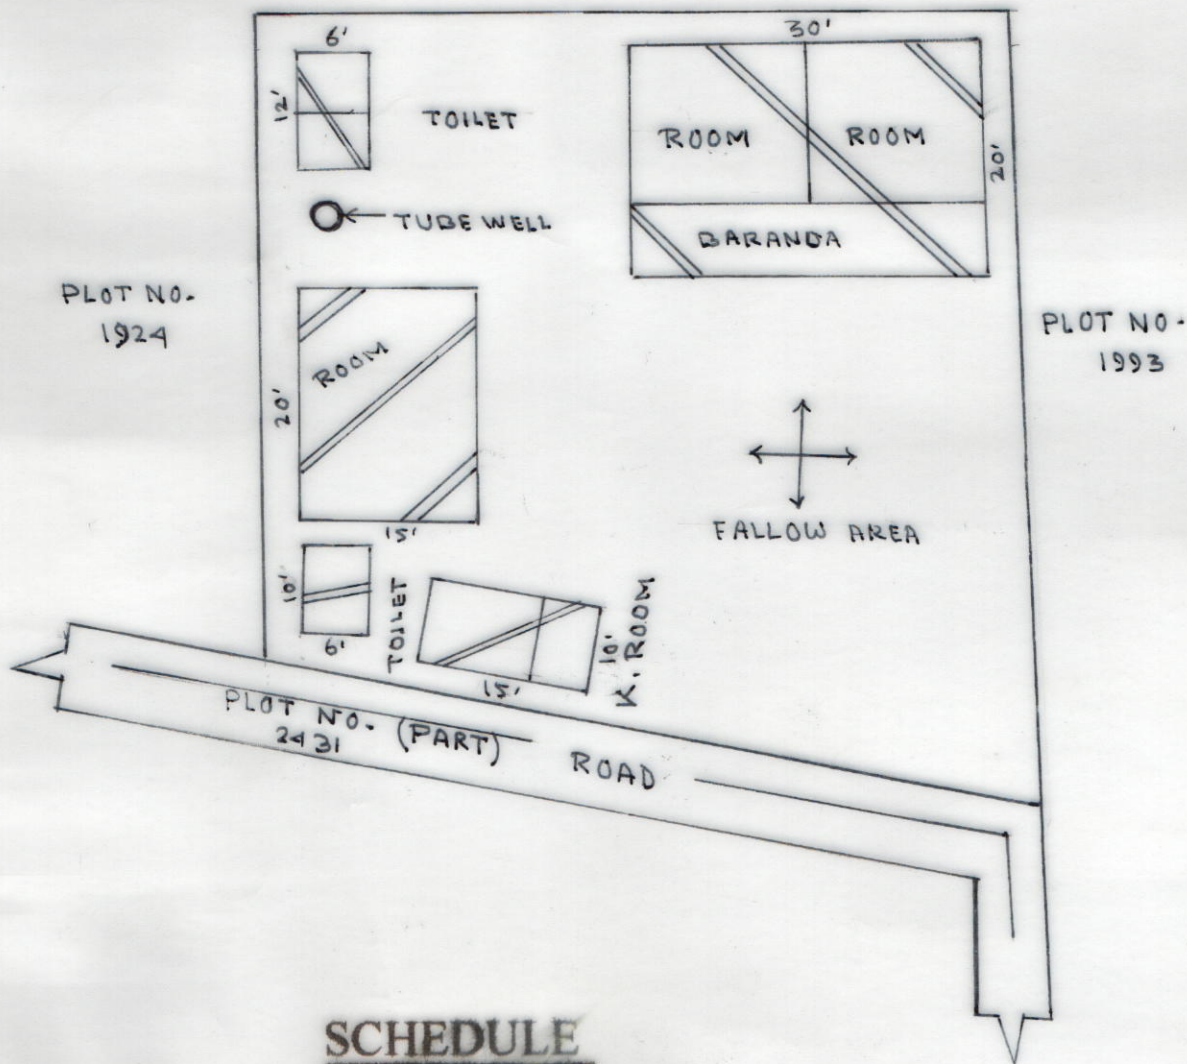

PLOT NO.
1923

SCHEDULE

SCHOOL NAME :- GOPINATHPUR PRY. SCHOOL
 DISE CODE :- 19080205304
 CIRCLE :- ILLAMBAZAR NEW
 BLOCK :- ILLAMBAZAR
 PANCHAYAT :-DHARAMPUR
 MOUZA :- GOPINATHPUR
 J.L. NO :- 44
 PLOT NO :-1925
 KHATIAN NO :- 256
 AREA OF LAND :- 4356 SFT = 10 DECIMAL
 USABLE AREA :- 1122 SFT = 2.57 DECIMAL
 FALLOW AREA :- 3234 SFT = 7.43 DECIMAL
 AREA OF ANG.CENTAR :-NIL
 AREA OF UPPER PRY :- NIL