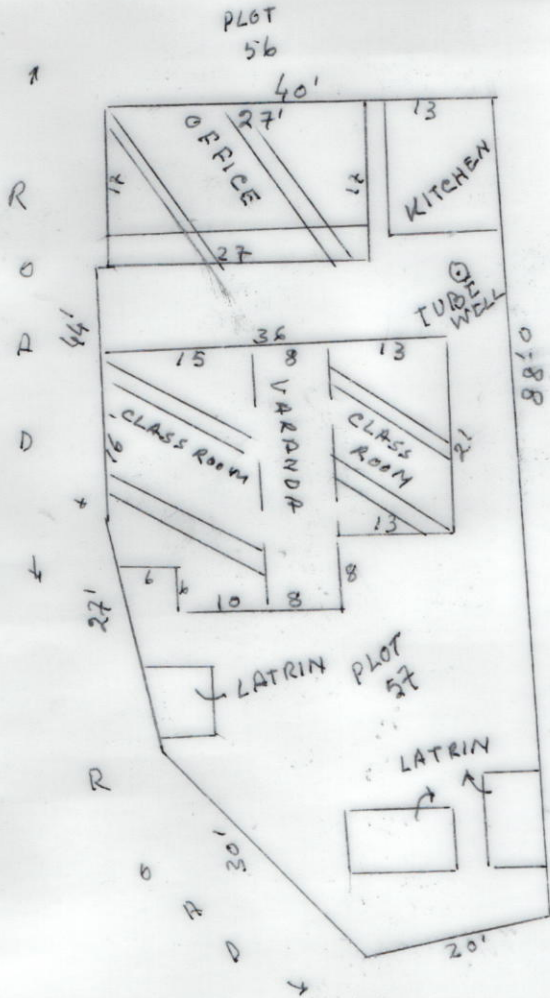

MOUZA - ANAIPUR J.LNO-16  
 P.S. - GILLAMBAZAR HAL-PANRUI DIST-BIRBHUM

SCALE = 66' = 1"

PLOT 58

SCHEDULE

SCHOOL NAME - JKSHUSARA PRIMARY SCHOOL  
 DIST CODE - 19080200507  
 CIRCLE - GILLAMBAZAR NEW  
 BLOCK - GILLAMBAZAR  
 PANCHAYAT - BATIKAR  
 MOUZA - ANAIPUR  
 J.LNO - 16  
 PLOT NO - 57  
 KHATAN NO - 311  
 AREA - 0.07 ACRE 3240 S.F  
 USABLE - 3240 S.F  
 VACANT - NIL

Debasaj Ghosh  
 Head Teacher / Teacher-in-charge  
 Jkshusara Primary School  
 P.O. - Batikar, Birbhum

Drawn by  
 L.N. Ghosh Amin  
 Patilkar  
 Jun-Surveyor  
 Reg. No. 18718  
 Birbhum