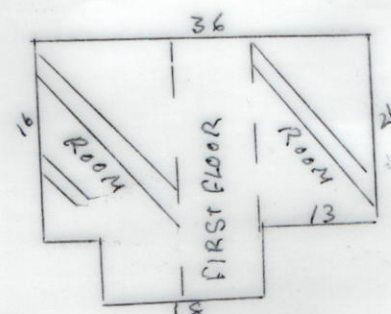

MOUZA - ANAIPUR J.LNO-16  
 P.S. - GILLAMBAZAR HAL-PANRUI DIST-BIRBHUM

SCALE = 66' = 1"

PLOT 58

SCHEDULE

SCHOOL NAME - JKSHUSARA PRIMARY SCHOOL  
 DIST CODE - 19080200507  
 CIRCLE - GILLAMBAZAR NEW  
 BLOCK - GILLAMBAZAR  
 PANCHAYAT - BATIKAR  
 MOUZA - ANAIPUR  
 J.LNO - 16  
 PLOT NO - 57  
 KHATAN NO - 311  
 AREA - 0.07 ACRE 3240 S.F  
 USABLE - 3240 S.F  
 VACANT - NIL