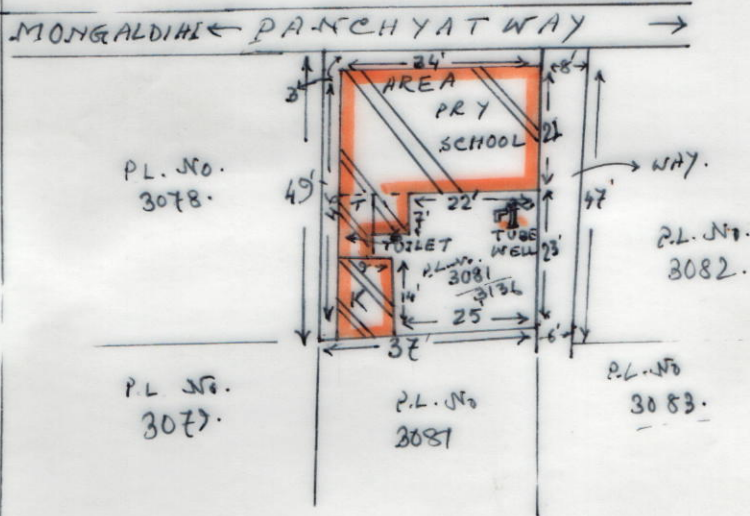

V6

MOUZA-MONGALDIHI-J.L.NO.22.
P.S. - PANRUI.DIST-BIRBHUM.

SCALE - 33'-0"-1"

MODEL
MAP.

SCHEDULE

SCHOOL NAME:- IMAMNAGAR PRY SCHOOL	
DISE CODE:- 19080201404	
CIRCLE :- ILLAMBAZAR NEW.	
BLOCK :- ILLAMBAZAR	
PANCHYAT:- MONGALDIHI.	
MOUZA :- MONGALDIHI	
J.L. NO:- 22.	
PLOT NO:- 3081/3086.	
KHATIAN NO:-	
AREA OF LAND:- 1776 SFT. =	
= 0.4771 ACRE.	
USABLE AREA - 948 SFT.	PRY
FALLOW AREA - 828 SFT.	