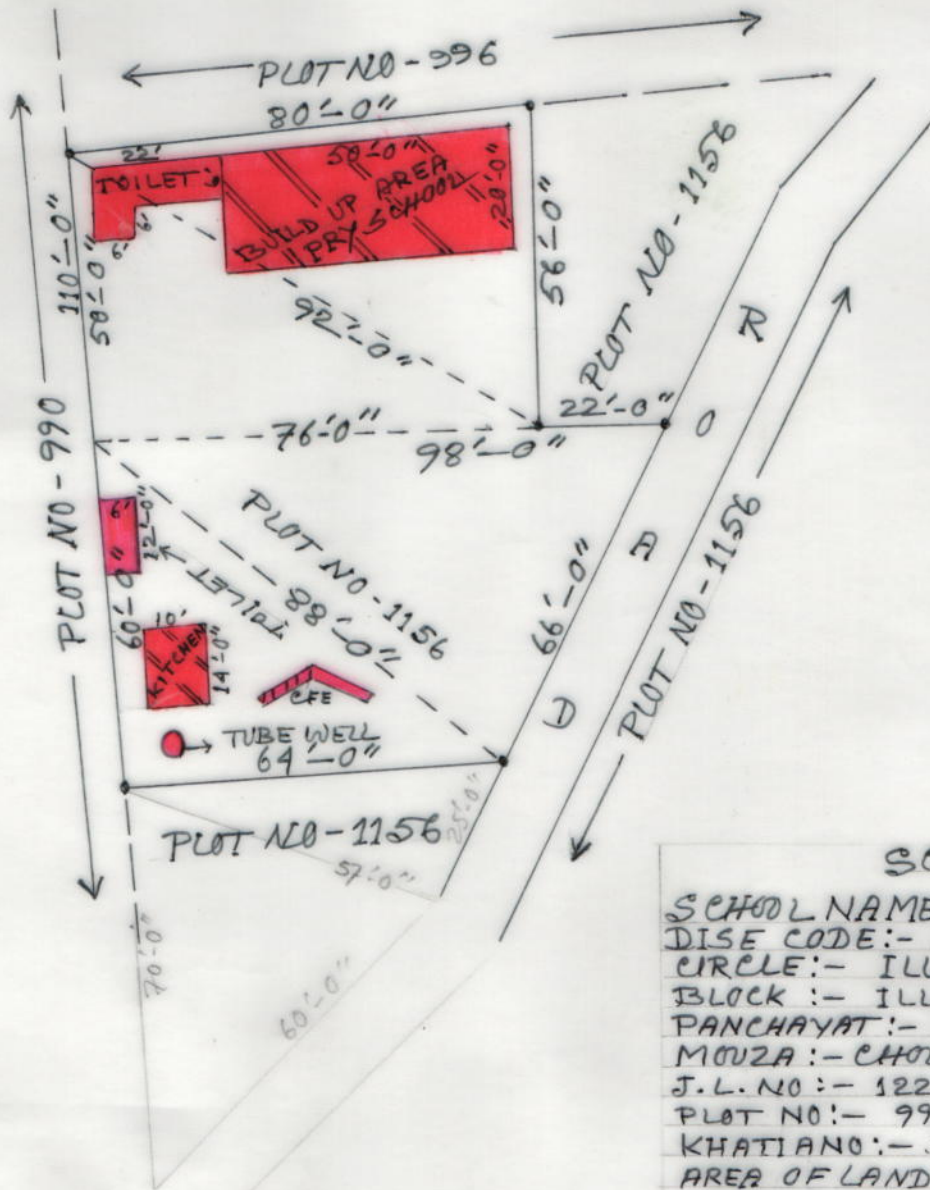

MOUZA :- CHOWPAHARI JANGAL, J.L.NO-122  
P.S :- ILLAMBAZAR, DIST :- BIRBHUM  
SCALE :- 1" = 33'-0"

SCHEDULE

SCHOOL NAME :- KANUPARA PRY.  
DISE CODE :- 19080210402  
CIRCLE :- ILLAMBAZAR NEW  
BLOCK :- ILLAMBAZAR  
PANCHAYAT :- BILATI G.P.  
MOUZA :- CHOWPAHARI JANGAL  
J.L. NO :- 122  
PLOT NO :- 996/1156  
KHATIANO :- 327, 440 LR.  
AREA OF LAND :- 8900 SFT. = 0.2043 ACRE  
USABLE AREA :- 1525 SFT. = 0.035 ACRE  
FALLOW AREA :- 7375 SFT = 0.1693 ACRE

PREPARED BY  
Laitu Mondal

Amin / Surveyor  
Laitu Mondal

Regd.No-WB / K-156/96  
Saldanga, Birbhum