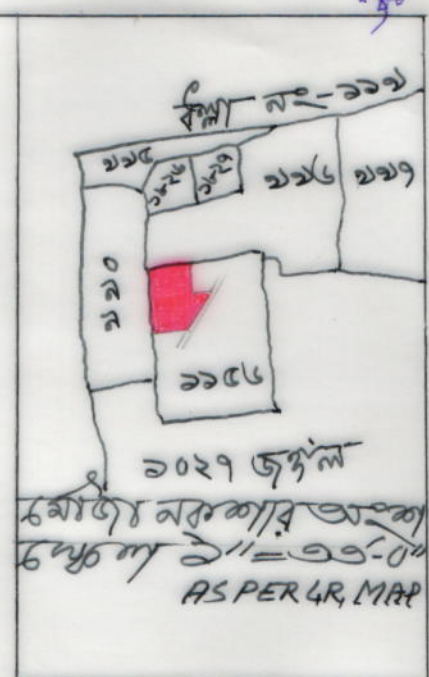

MOUZA :- CHOWPAHARI JANGAL, J.L.NO-122  
P.S :- ILLAMBAZAR, DIST :- BIRBHUM  
SCALE :- 1" = 33'-0"

SCHEDULE

SCHOOL NAME :- KANUPARA PRY.  
DISE CODE :- 19080210402  
CIRCLE :- ILLAMBAZAR NEW  
BLOCK :- ILLAMBAZAR  
PANCHAYAT :- BILATI G.P.  
MOUZA :- CHOWPAHARI JANGAL  
J.L. NO :- 122  
PLOT NO :- 996/1156  
KHATIANO :- 327, 440 LR.  
AREA OF LAND :- 8900 SFT. = 0.2043 ACRE  
USABLE AREA :- 1525 SFT. = 0.035 ACRE  
FALLOW AREA :- 7375 SFT = 0.1693 ACRE

PREPARED BY  
Laitu Mondal

Amin / Surveyor  
Laitu Mondal

Regd.No-WB / K-156/96  
Saldanga, Birbhum