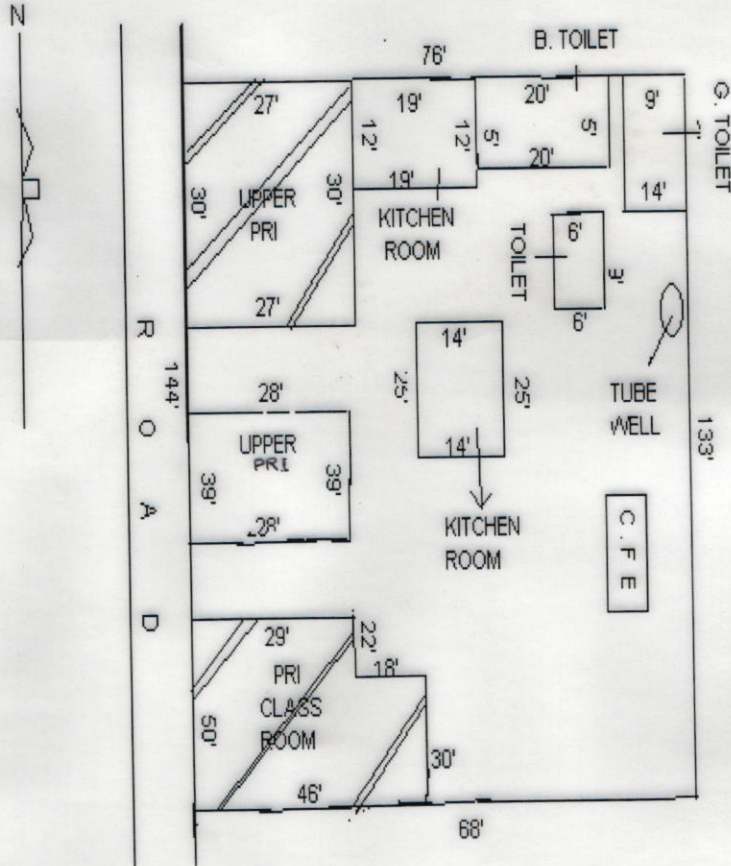

MOUZA- MAHESWARPUR J.L NO- 33 PLOT NO -1213/1805
K.H NO- 706 PLOT AREA -18 DECIMAL PRESENT AREA- 23 DECIMAL
DIST -BIRBHUM

SCHOOL NAME - MAHESWARPUR PRIMARY SCHOOL

SCHEDULE

SCHOOL NAME- MAHESWARPUR PRIMARY SCHOOL
MOUZA- MAHESWARPUR J.L NO - 33 P.O - HANSRA DIST- BIRBHUM
DISE CODE NO- 19080202604 PLOT NO - 1213/1805
PLOT AREA -18 DECIMEL K.H NO - 706
PRESENT AREA - 23 DECIMAL USABLE AREA - 5228 SFT
FOLLOW AREA - 4790 SFT