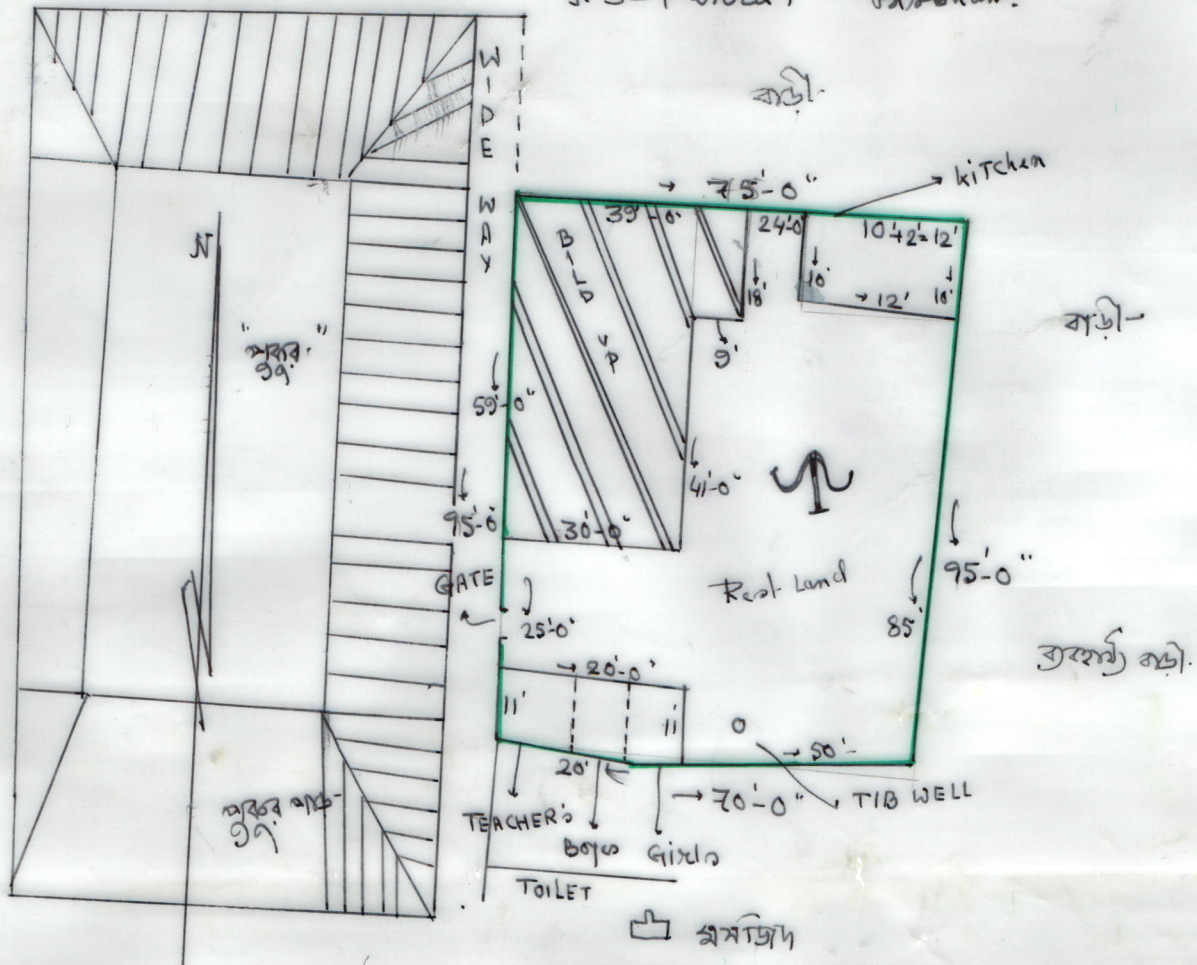

Sketch Map
 Mouza- Makhra, M - 13
 P.L M - 1319.1320 SCALE = 16" = 1 mile
 P.S - Panru, Birbhum.

SCHUDEL

1. SCHOOL NAME :- MAKHRA PRI SCHOOL .
2. DISH CODE :- 13080200902
3. CIRCLE :- ILLAMBAZAR NEW
4. BLOCK :- ILLAMBAZAR
5. PANCHYET :- BATIKAR PANCHYET
6. MOUZA :- MAKHRA
7. KHATIN NO :-
8. AREA LAND :- 6887.5 SQ.FT-
9. USABLE LAND :- 2272.0 SQ.FT-
10. FALLOW AREA :- 4615.5 SQ.FT-

MODEL MAP

Shagne
 31.5.15
 Head Teacher
 MAKHRA PRIMARY SCHOOL
 P.O. Hansra Birbhum

Prepared by
 Smt. Ruchel Anand
 VPI-201009
 20/5/2015