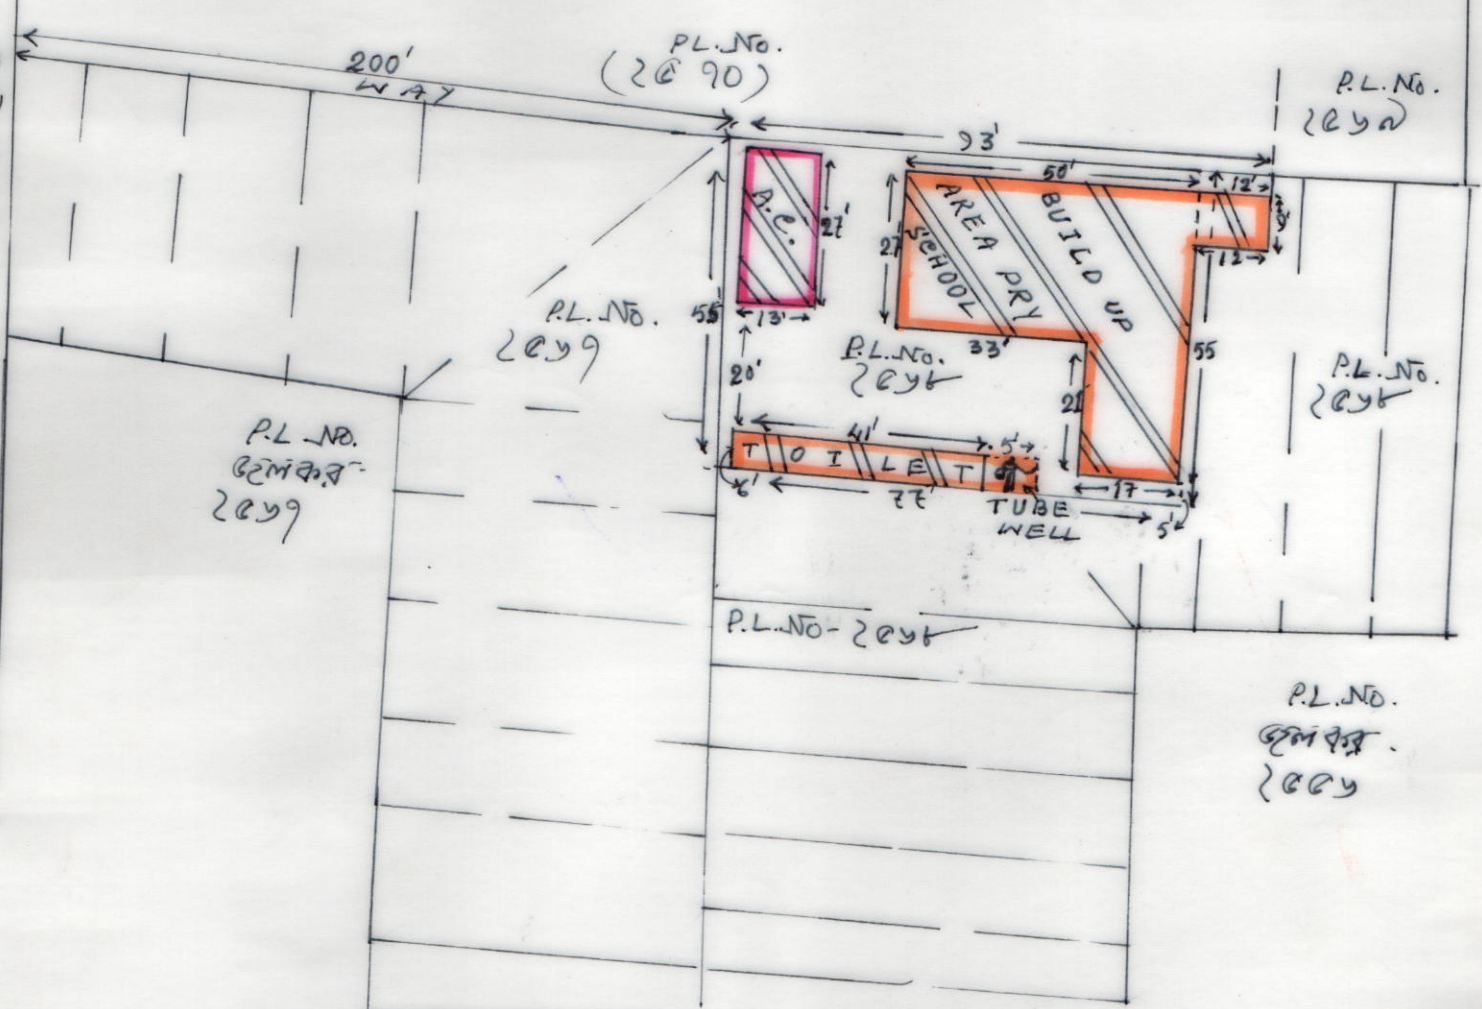

MOUZA - MONGALDIHI, J.L. No-22, P.S. PANRUI
DIST:- BIRBHUM.

SCALE - 33'0" = 1"

← P.W.D. KURMITHA TO PANRUI →

MODEL
MAP

SCHEDULE	
SCHOOL NAME:-	MONGALDIHI NO-2 PRATHAMIK VIDYALAYA [PRY-SCHOOL]
DISE CODE:-	19080201403
CIRCLE:-	ILLAMBAZAR, NEW
BLOCK:-	ILLAMBAZAR,
PANCHYAT:-	MONGALDIHI
MOUZA:-	MONGALDIHI
J.L. NO:-	22.
PLOT NO:-	2568
KHATAN NO:-	R.S-144, L.R.1677
AREA OF LAND:-	4453 SFT
	= 0.10223 ACRE.
USEABLE AREA:-	2091 SFT. [PRA]
FALLOW AREA:-	2362 SFT.
AREA OF ANG CENTRE:-	0.00805 ACRE