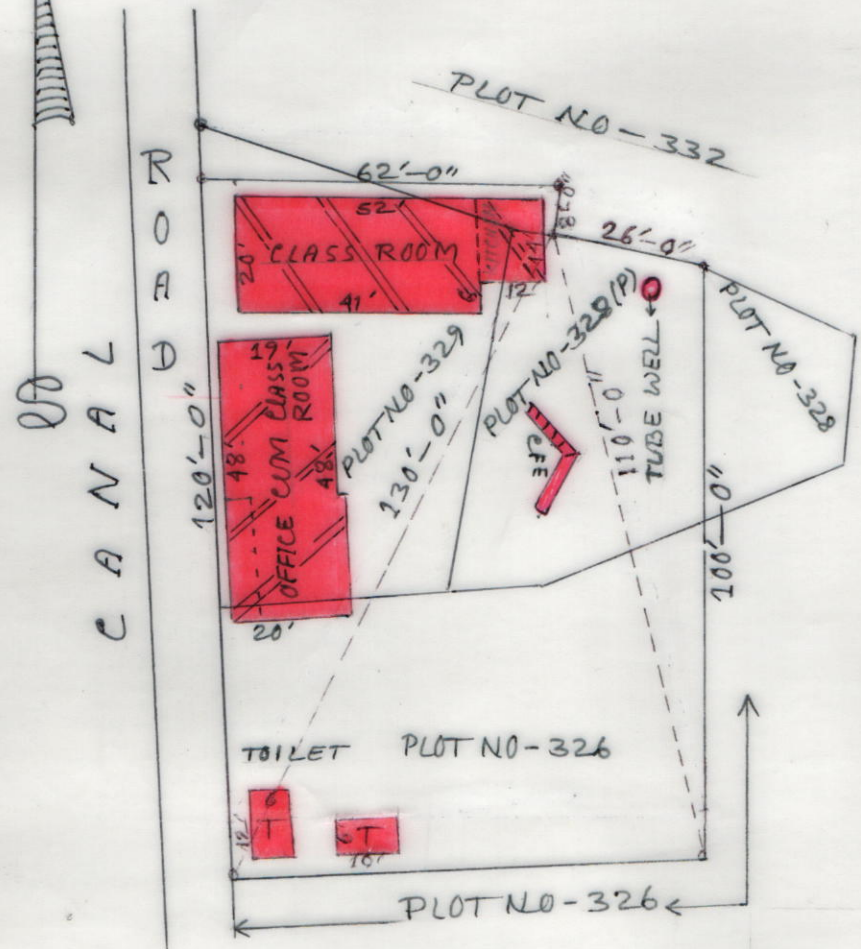

N
 MOUZA:- MURANDIHI, J.L. NO-99
 P.S:- ILLAMBAZAR, DIST:-BIRBHUM
 SCALE:- 1"=33'-0"

মুনাডিহি প্রাইমারি স্কুল
 ইলামবাজার
 স্কেল ১" = ৩৩'-০"
 AS PER UR MAP

SCHEDULE

SCHOOL NAME:- MURANDIHI PRY.
 DISE CODE:- 19080203303
 CIRCLE:- ILLAMBAZAR NEW
 BLOCK:- ILLAMBAZAR
 PANCHAYAT:- BILATI G.P.
 MOUZA:- MURANDIHI
 J.L. NO:- 99
 PLOT NO:- 326, 328, 329
 KHATIAN NO:- 403
 AREA OF LAND:- 9260 SFT =
 0.2125 ACRE
 USABLE AREA:- 2160 SFT =
 0.0495 ACRE ■
 FALLOW AREA:- 7100 SFT = 0.1629 ACRE