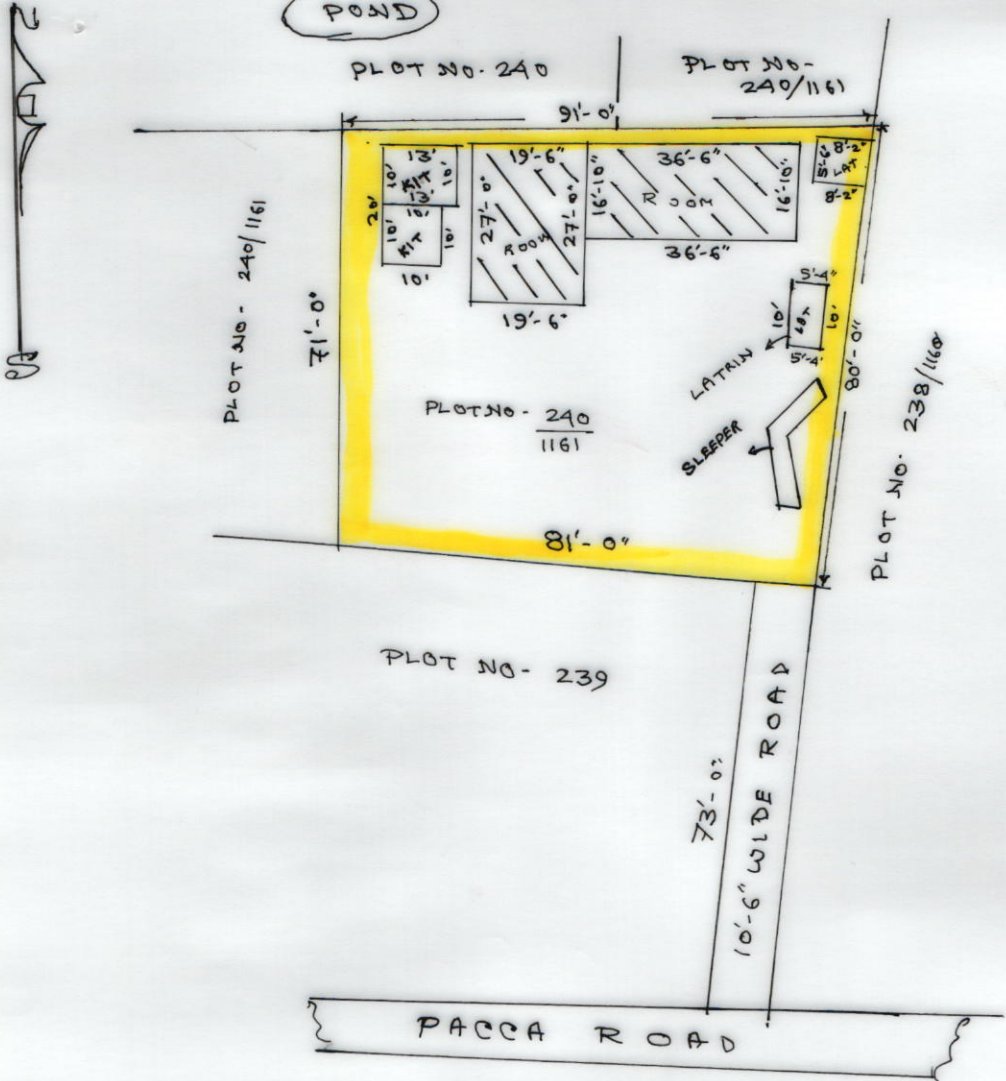

MOUZA - PURBA NARAYANPUR, J.L.NO- 114
P.S.- ILLAMBAZAR ,DIST- BIRBHUM,
SCALE- 1"=33'

SCHEDULE

NAME OF THE SCHOOL- NARAYANPUR PRYMARY SCHOOL,
 DISE CODE- 19080202906
 CIRCLE- ILLAMBAZAR NEW,
 PANCHYET- BELATI,
 MOUZA- PURBA NARAYANPUR, JL NO- 114
 LR KHATIAN NO- 166
 PLOT NO- 240/1161
 RECORDED AREA OF LAND- 5228 SQ.FT. OR 0.12 ACRE
 AS PER POSSESSION LAND AREA - 6493 SQ.FT. OR 0.1490 ACRE
 USED AREA- 1468.97 SQ.FT.
 OPEN OR FALLOW AREA- 5024.03 SQ.FT.

Syed Touheed Hossain
Head Teacher
Narayanpur Pry. School
 P.O. - Malakona, Birbhum

DRAWN BY
MD. HASAN UZ ZAMAN (SURVEYOR)
 Regd. No. - 2300/05
 AT - Nutanpukur (Near- Masjid), Bolpur, Birbhum

Sign. of Surveyor - *Md. H. Zaman*
 Seal - **Md. H. Zaman**
 Surveyor
 Bolpur
 Regd. No.-2300/05