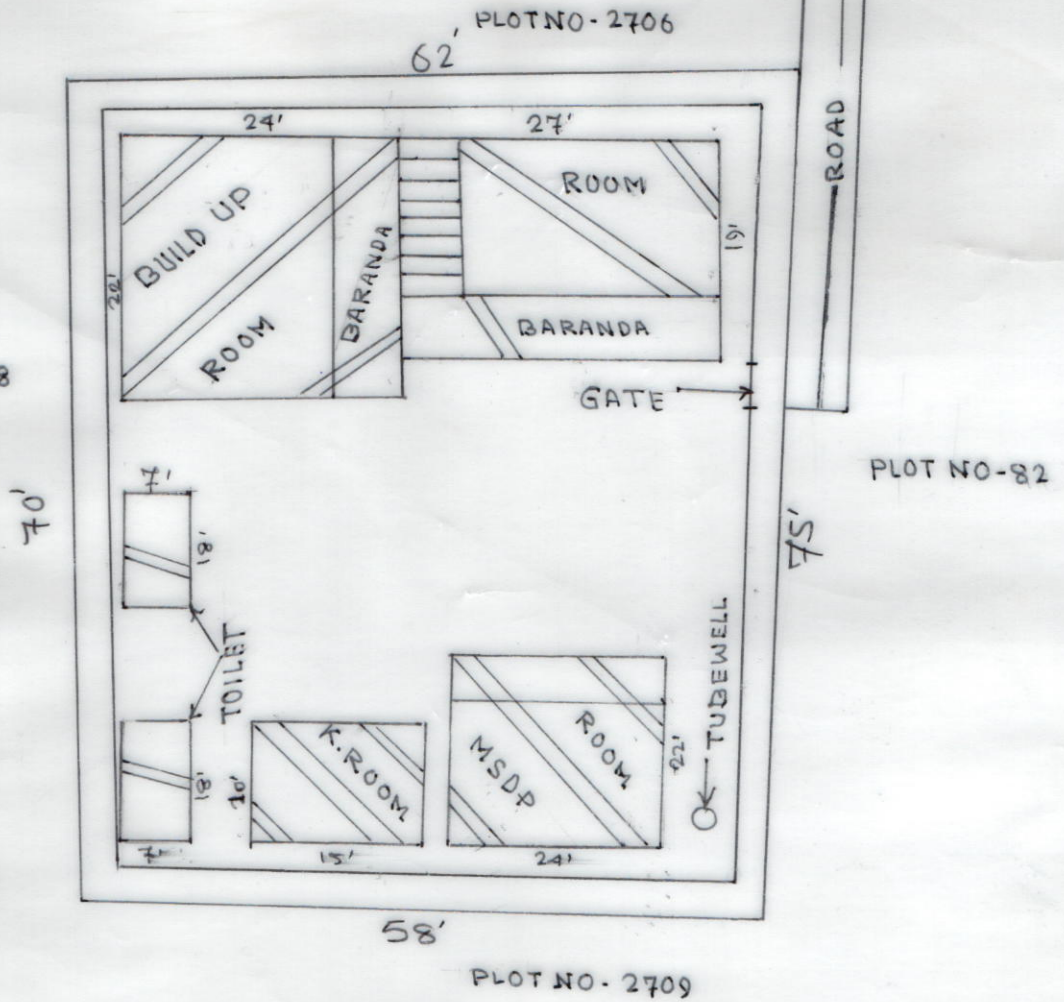

PLOT NO-2708

SCHEDULE

SCHOOL NAME :- NRIPATIGRAM PRY. SCHOOL
 DISE CODE :- 19080205302
 CIRCLE :- ILLAMBAZAR NEW
 BLOCK :- ILLAMBAZAR
 PANCHAYAT :-DHARAMPUR
 MOUZA :- GOPINATHPUR
 J.L. NO :- 44
 PLOT NO :-2707
 KHATIAN NO :- 45/1,53; 487/2 , 853
 AREA OF LAND :- 4356 SFT = 9.98 DECIMAL
 USABLE AREA :- 1971 SFT = 4.52 DECIMAL
 FALLOW AREA :- 2379 SFT = 5.46 DECIMAL
 AREA OF ANG.CENTAR :-NIL
 AREA OF UPPER PRY :- NIL