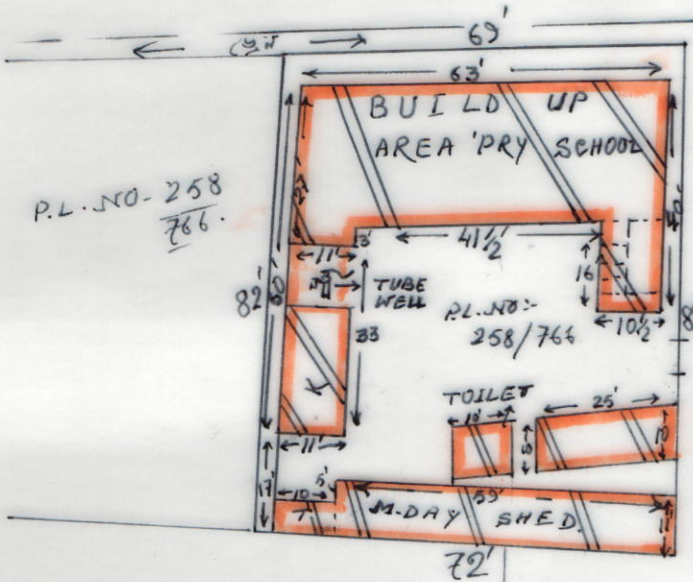

MOUZA - RAGHAIPUR, J.L. NO:- 26.

P.S. PANRUI. DIST - BIRBHUM.

SCALE - 33'-0" = 1"

P.L. NO - 258 / 766.

সুকুর জমিদার -  
P.L. NO - 258.

P.L. No.  
258 / 766.

ROAD - R.W.D. ROAD - PANRUI TO HANSRA

MODEL  
MAP.

*Shruba pada Saha*  
Head Teacher & T.I.C.  
Raghaipur P.S. School  
Illambazar New  
25.5.15

SCHEDULE :-

SCHOOL NAME:-	RAGHAIPUR PRY SCHOOL
DISE CODE:-	19080201505.
CIRCLE :-	ILLAMBAZAR NEW.
BLOCK :-	ILLAMBAZAR.
PANCHYAT:-	MONGALDIHI.
MOUZA :-	RAGHAIPUR.
J.L. NO:-	26.
PLOT NO:-	258/766.
KHATAIAN NO:-	424.
AREA OF LAND:-	6027.5 SFT.
	= 0.13837 ACRE
USABLE AREA:-	3135 SFT.
FALLOW AREA:-	2892.5 SFT.