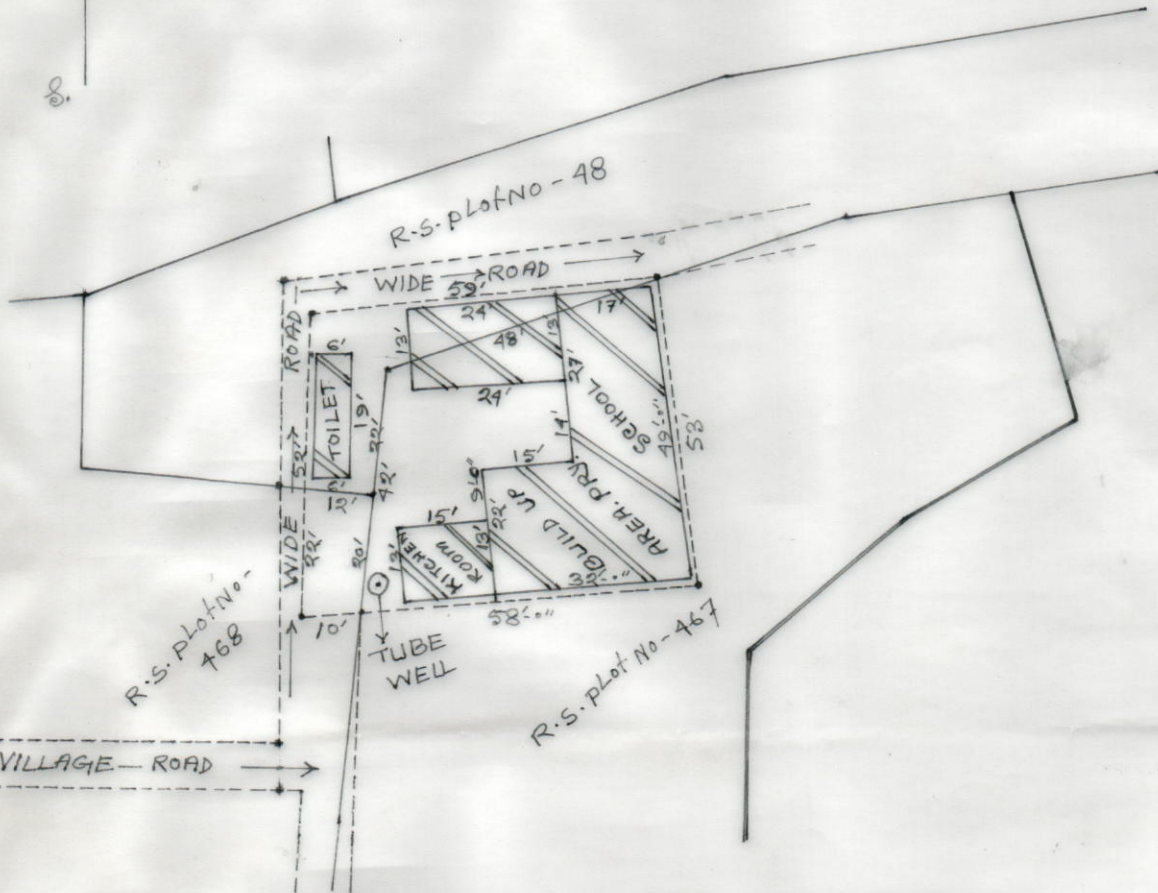

DIST: BIRBHUM. P.S. - ILLAMBAZAR.  
MOUZA:- SAKARGACHHA. J.L.No: 104

**SCHEDULE.**

NAME OF SCHOOL:- SAKAR GACHHA. PRY. SCHOOL.	
DISE. CODE.No - 1208020 4301	
CIRCLE:- ILLAMBAZAR. NEW.	
BLOCK:- ILLAMBAZAR.	
PANCHAYAT:- NANASOLE GIRAM PANCHAYAT.	
MOUZA:- SAKAR GACHHA.	
J.L. No:- 104.	
R.S. Plot No - 48, 467, 468.	
R.S. KHATIAN.No- 347	
AREA OF LAND:- 3333 Sq.Feet = 7.65. SATAK.	
USABLE AREA:- 1784 Sq.Feet = 4.10' SATAK.	PRY.
FALLOW AREA:- 1549 Sq.Feet = 3.55 SATAK.	BLANK