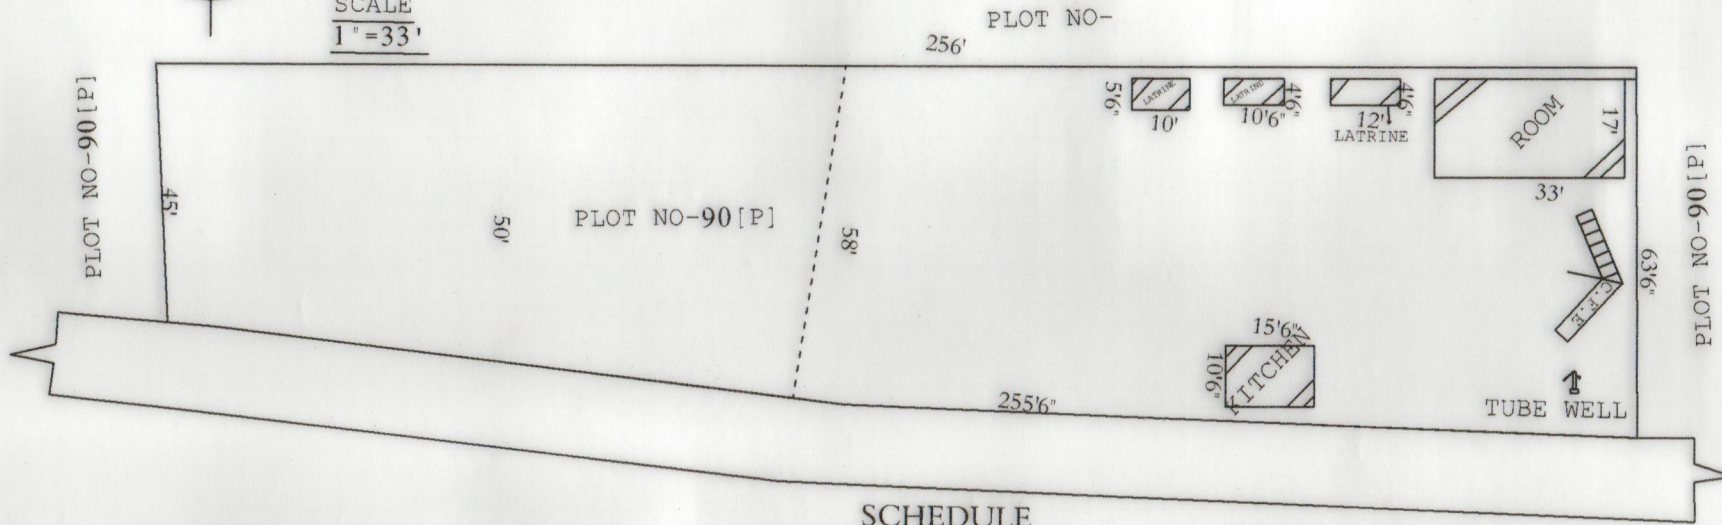

MOUZA-ULUNDI, J.L NO-14, P.S -ILLAMBAZAR, DIST- BIRBHUM.

SCALE
1" = 33'

SCHEDULE

SCHOOL NAME:-ULUNDI PRY .SCHOOL.

DISE CODE :-19080200702.

CIRCLE :-ILLAMBAZAR NEW.

BLOCK:-ILLAMBZZAR.

PANCHAYAT:- BATIKAR.

MOUZA:-ULUNDI.

J.L NO:-14

PLOT NO :-90.

KHATIAN NO :-235

AREA OF LAND:-14374 SFT. =0.32998 ACRE.

USABLE AREA =994 SFT.

FALLOW AREA= 13380 SFT.

SELE & SIG. OF H.T.