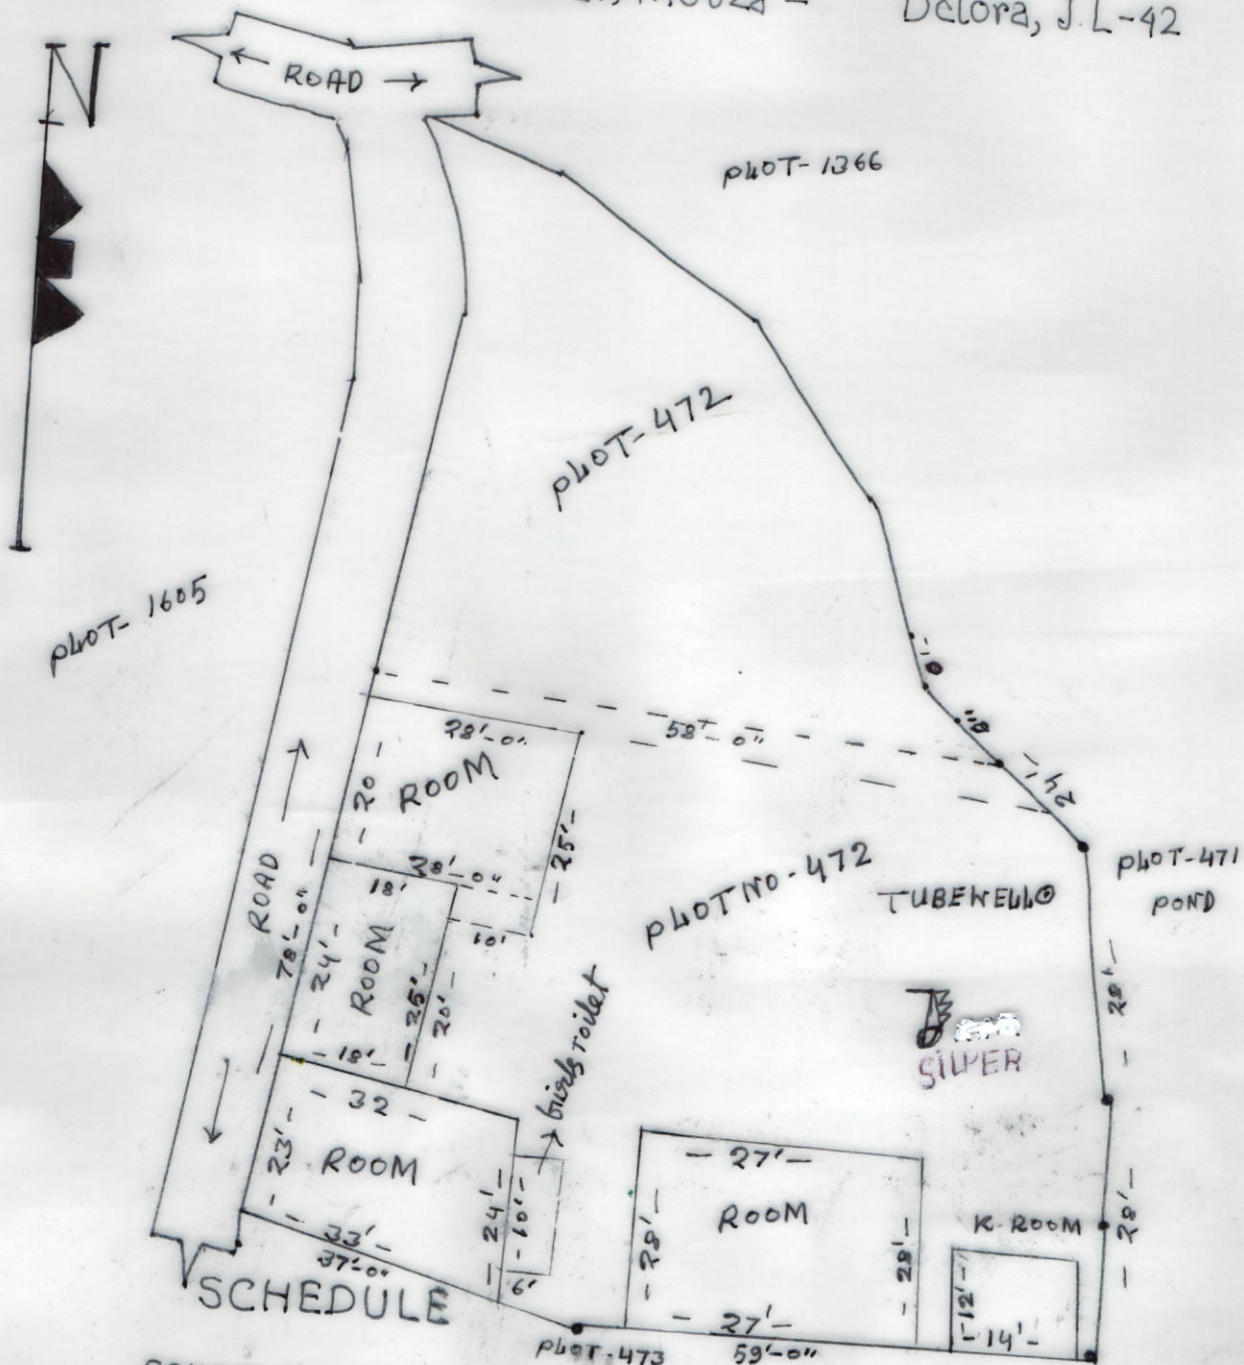

Dist-Birbhum, P.S-Illambazar, Mouza -

Delora, J.L-42

66

SCHEDULE

SCHOOL NAME :- UPAR DELORA PRY. SCHOOL
 DISE CODE :-
 CIRCLE :- ILLAMBAZAR NEW
 BLOCK :- ILLAMBAZAR
 PANCHAYAT :- DHARAMPUR
 MOUZA :- DELORA
 J.L. NO :- 42
 PLOT NO :- 472
 KHATAN NO :-
 AREA OF LAND :- 6000 SFT = 13.77 Decimal
 USABLE AREA :- 2818 SFT = 6.47 Decimal
 FALLOW AREA :- 3182 SFT = 7.3 Decimal

S.I.G. AMIN
 Drawn by

Khodanewaz Mondal

Surveyor
KHODANEWAZ MONDAL
 Vill.+P.O.- Chunpalashi
 P.S.- Illambazar, Dist.-Birbhum
 Govt. Regd. No-66304

07.06.2015

SIG. H. T.

Abdul Haleem
Head Teacher
 Upar Delora Pry. School, 1124
 RD, Delora, Birbhum, Pin- 73 1124