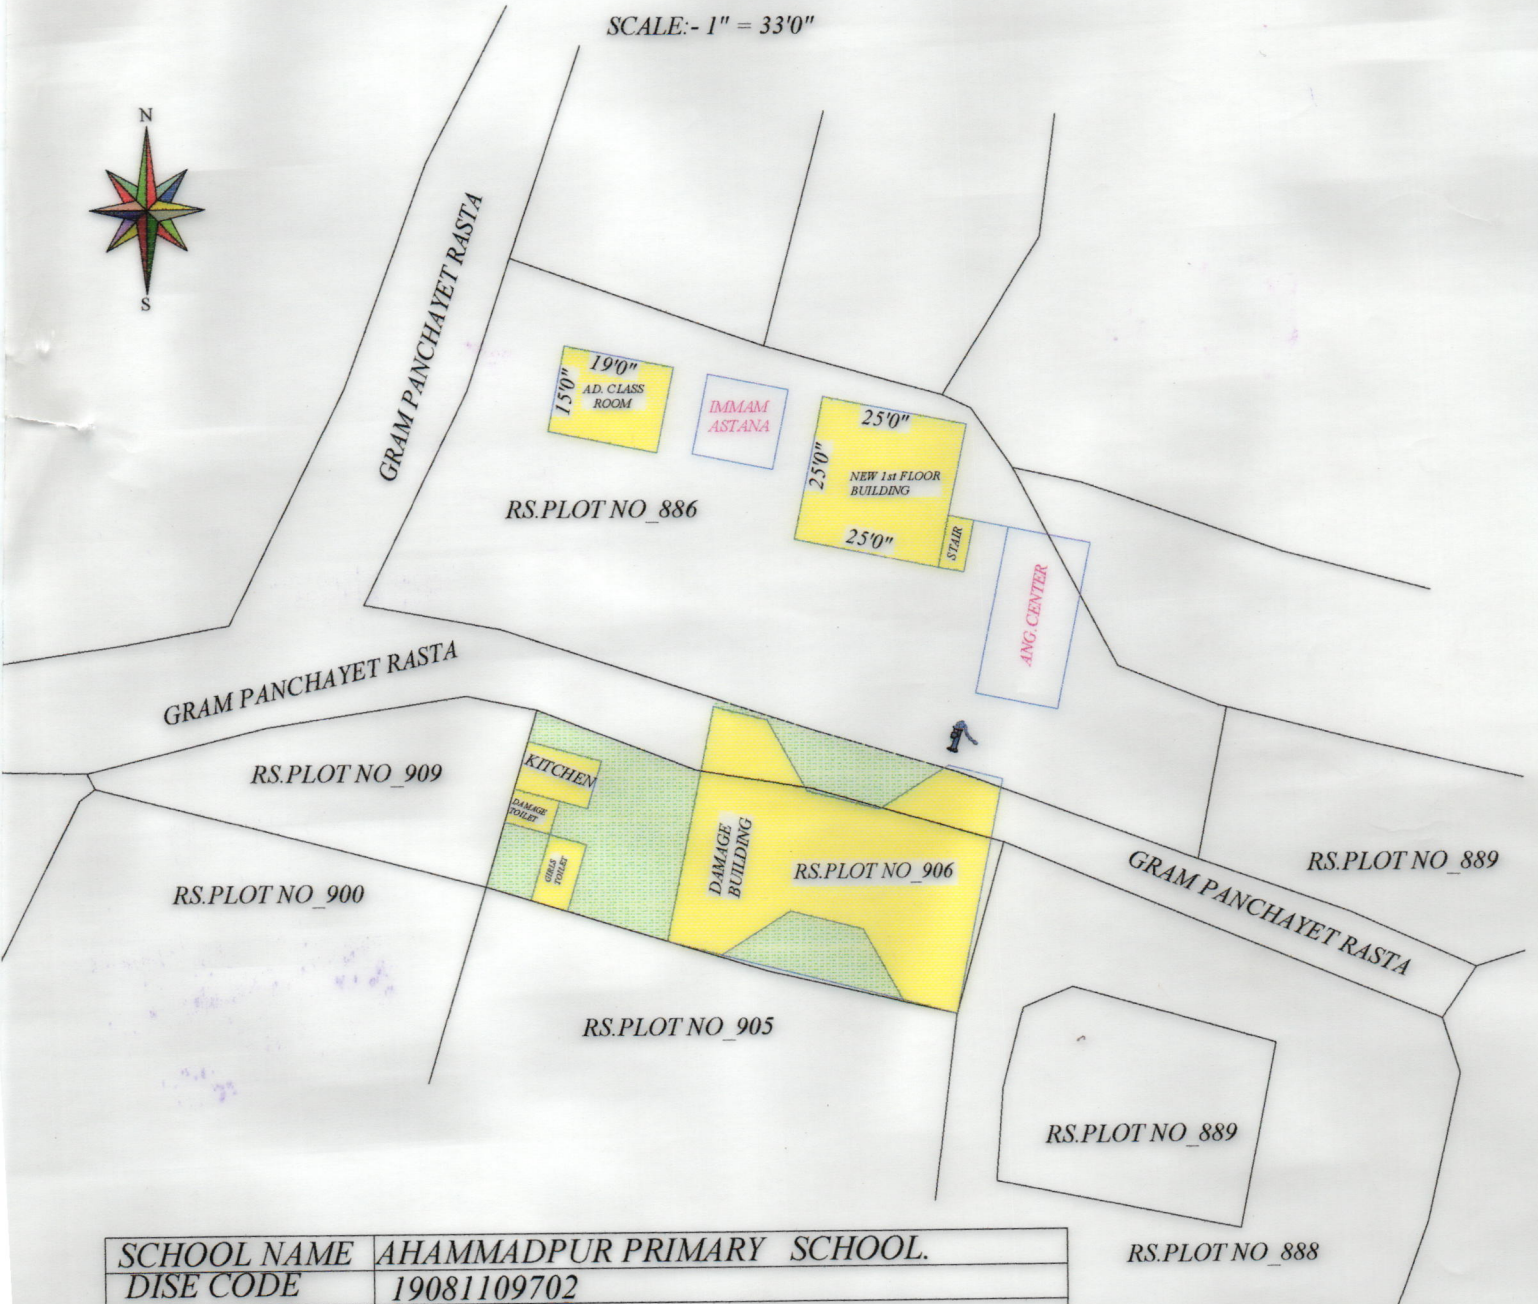

SKETCH MAP OF AHAMMADPUR PRIMARY SCHOOL OF
 MOUZA:- BHARRA. JL. NO_169. PS:-KHOYRASOLE. DIST:- BIRBHUM.

SCALE:- 1" = 33'0"

SCHOOL NAME	AHAMMADPUR PRIMARY SCHOOL.
DISE CODE	19081109702
CIRCLE	KHOYRASOLE.
BLOCK	KHOYRASOLE.
PANCHAYET	PANCHRA
MOUZA	BHARRA.
J. L. NO -	169.
PLOT NO -	RS-906 & 886
KHATIAN NO -	506/1
AREA OF LAND	10 DECIMAL.
USABLE AREA	4313 SFT. OR 9.90 DECIMAL.