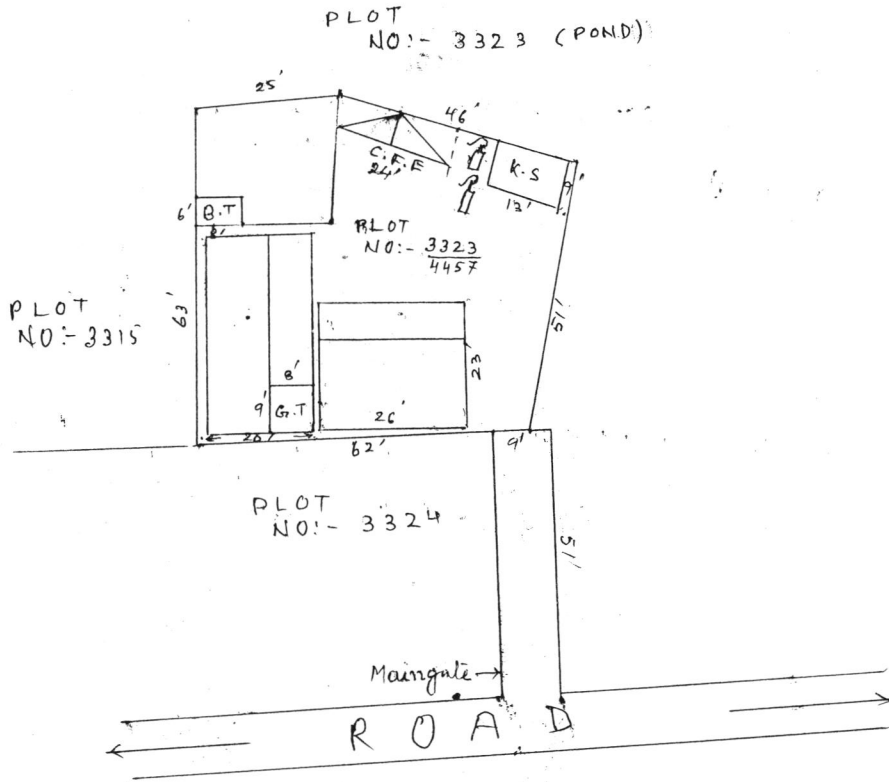

N

MOUZA:- BAGASOLA. J.L. NO. :- 133

P.S. :- KHOYRASOLE. DIST. :- BIRBHUM

SCALA :- 10' = 1 Cm.

- B.T → BOY'S TOILET
- G.T → GIRL'S TOILET
- △ → C.F.E
- ⌋ → Tube well.
- K.S → Kitchen Shade.

SCHEDULE

SCHOOL NAME:-	BAGASOLA PRY. SCHOOL
DISE CODE:-	1908/108701
CIRCLE:-	KHOYRASOLE
BLOCK:-	KHOYRASOLE
PANCHAYAT:-	PANCHRA
MOUZA:-	BAGASOLA
J.L.NO.:-	133
* PLOT NO:-	3323/4457
KHATIAN NO.:-	101
AREA OF LAND:-	4280 SFT
USABLE AREA:-	2030 SFT
FALLOW AREA:-	2250 SFT