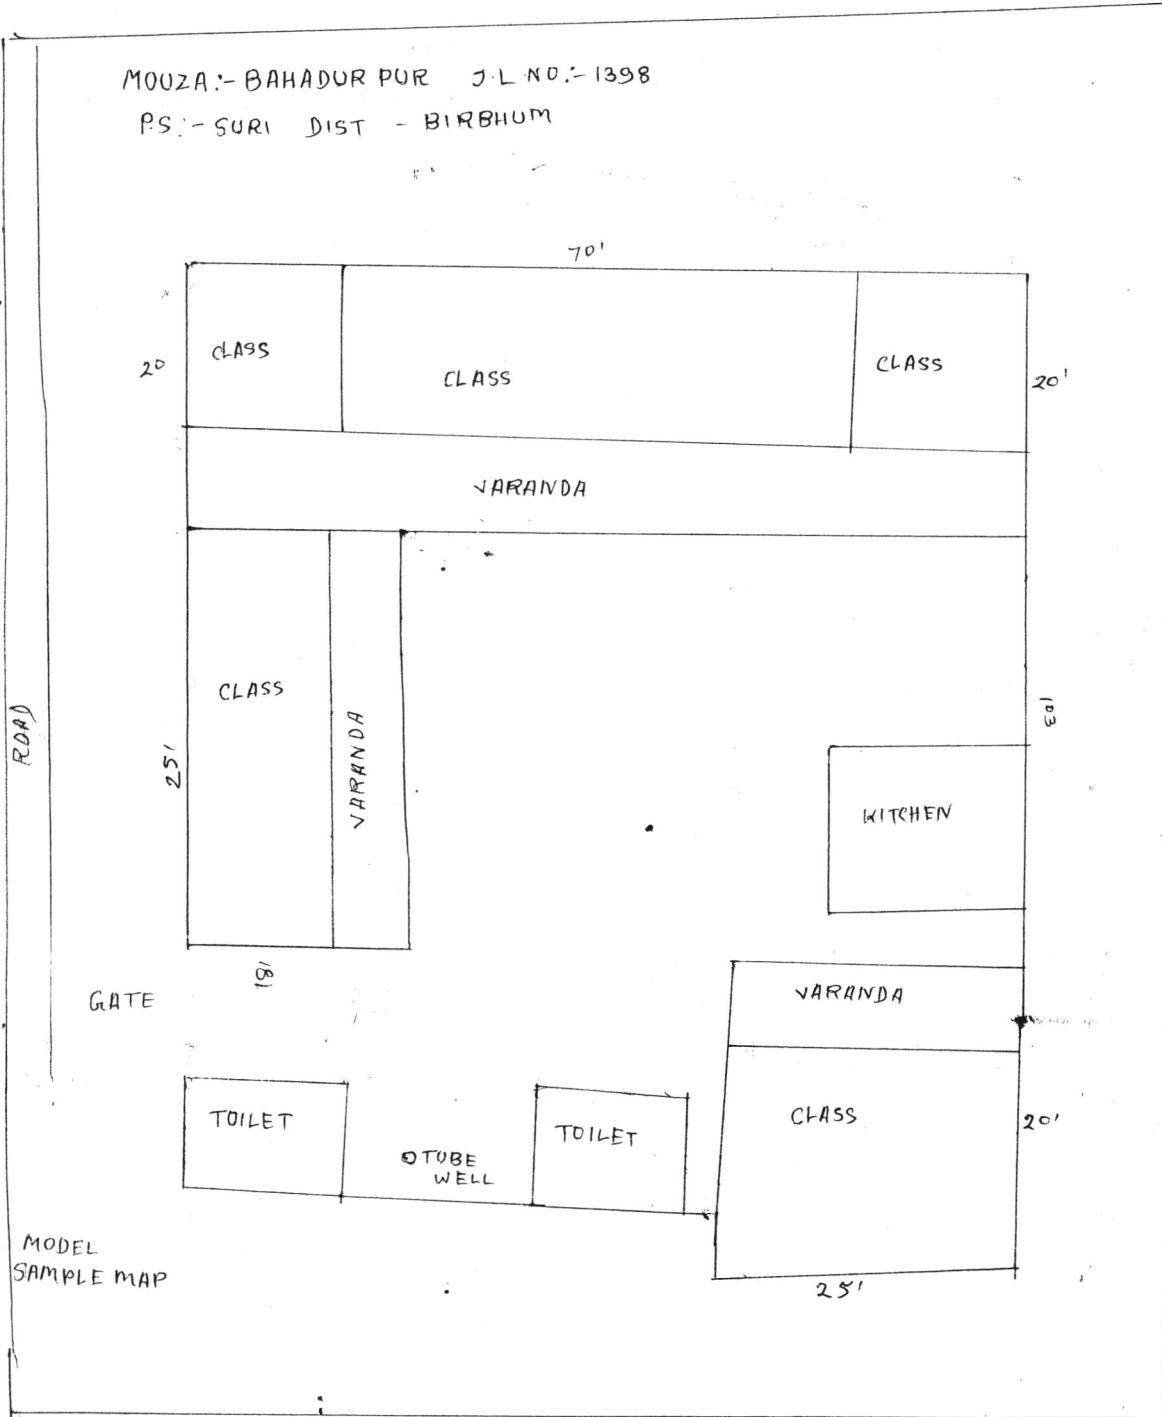

BAHADUR PUR PRIMARY SCHOOL

MOUZA:- BAHADUR PUR J.L NO:- 1398

PS:- SURI DIST - BIRBHUM

SCHEDULE

SCHOOL NAME - BAHADUR PUR PRS
 DISE CODE - 19081109802
 CIRCLE - KHAYRASOLE
 BLOCK - KHAYRASOLE
 PANCHAYAT - PANCHRA
 MOUZA - BAHADUR PUR
 J.L NO - 1398

PLOT NO - 148
 KHATAN No 64
 AREA OF LAND 17200 SFT
 USABLE AREA - 4320 SFT
 FALLOW AREA - 2880 SFT

Saroj Kumar Choudhary
 Head Teacher
 BAHADURPUR PRS SCHOOL
 P.O. - Panchasol 7122 - Birbhum