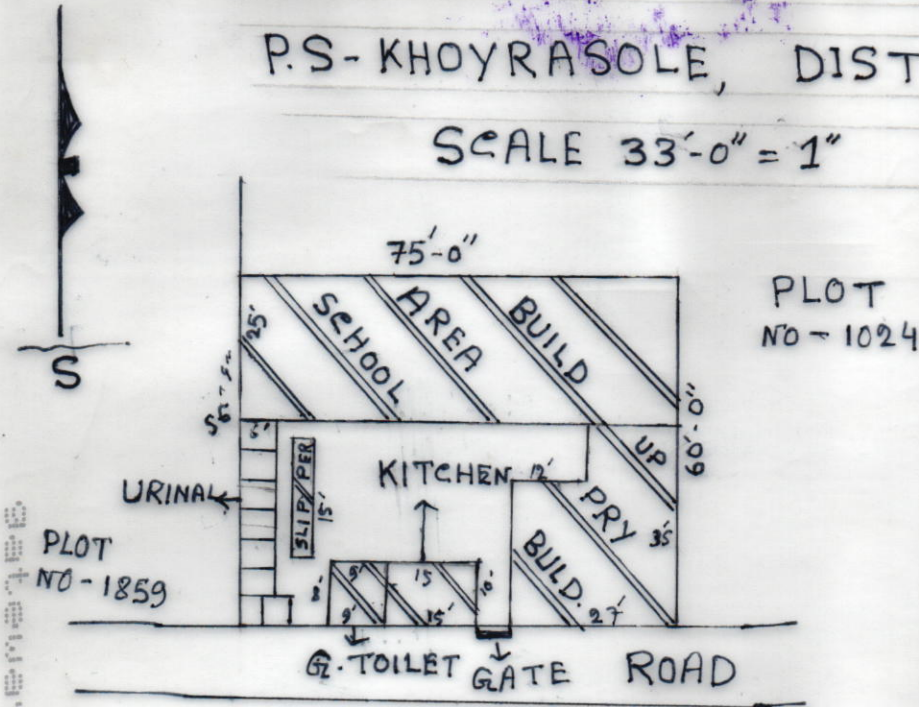

MOUZA:- BARABON, J.L.No - 44

P.S-KHOYRASOLE, DIST-BIRBHUM.

SCALE 33'-0" = 1"

'SCHEDULE'

SCHOOL NAME:- BARABON PRIMARY SCHOOL

DISE CODE :- 19081101603

CIRCLE :- KHOYRASOLE

BLOCK :- KHOYRASOLE

PANCHAYAT :- RUPUSPUR

MOUZA :- BARABON

J.L.No :- 44

PLOT NO :- $\frac{1024}{1818}$

KHATIAN No - 879/1

AREA OF LAND :- 4,356 S.F.T = 0.1 ACRE

USABLE AREA :- 3,180 S.F.T.

FALLOW AREA :- 1,176 S.F.T

AREA OF ANGL. CENTRE

AREA OF UPPER PRY

Prepared & Drawn
by
Amit Gop.

Surbolli Saha
Teacher-in-Charge
BARABON PRY. SCHOOL

Mr. Amit Gop. (Khoyrasole station)
Senior Land Surveyor-2001
Regd No-WB/K201-SL No-03 (Dus)
I.T. & G.S.O. Kalyanpur Midnapur