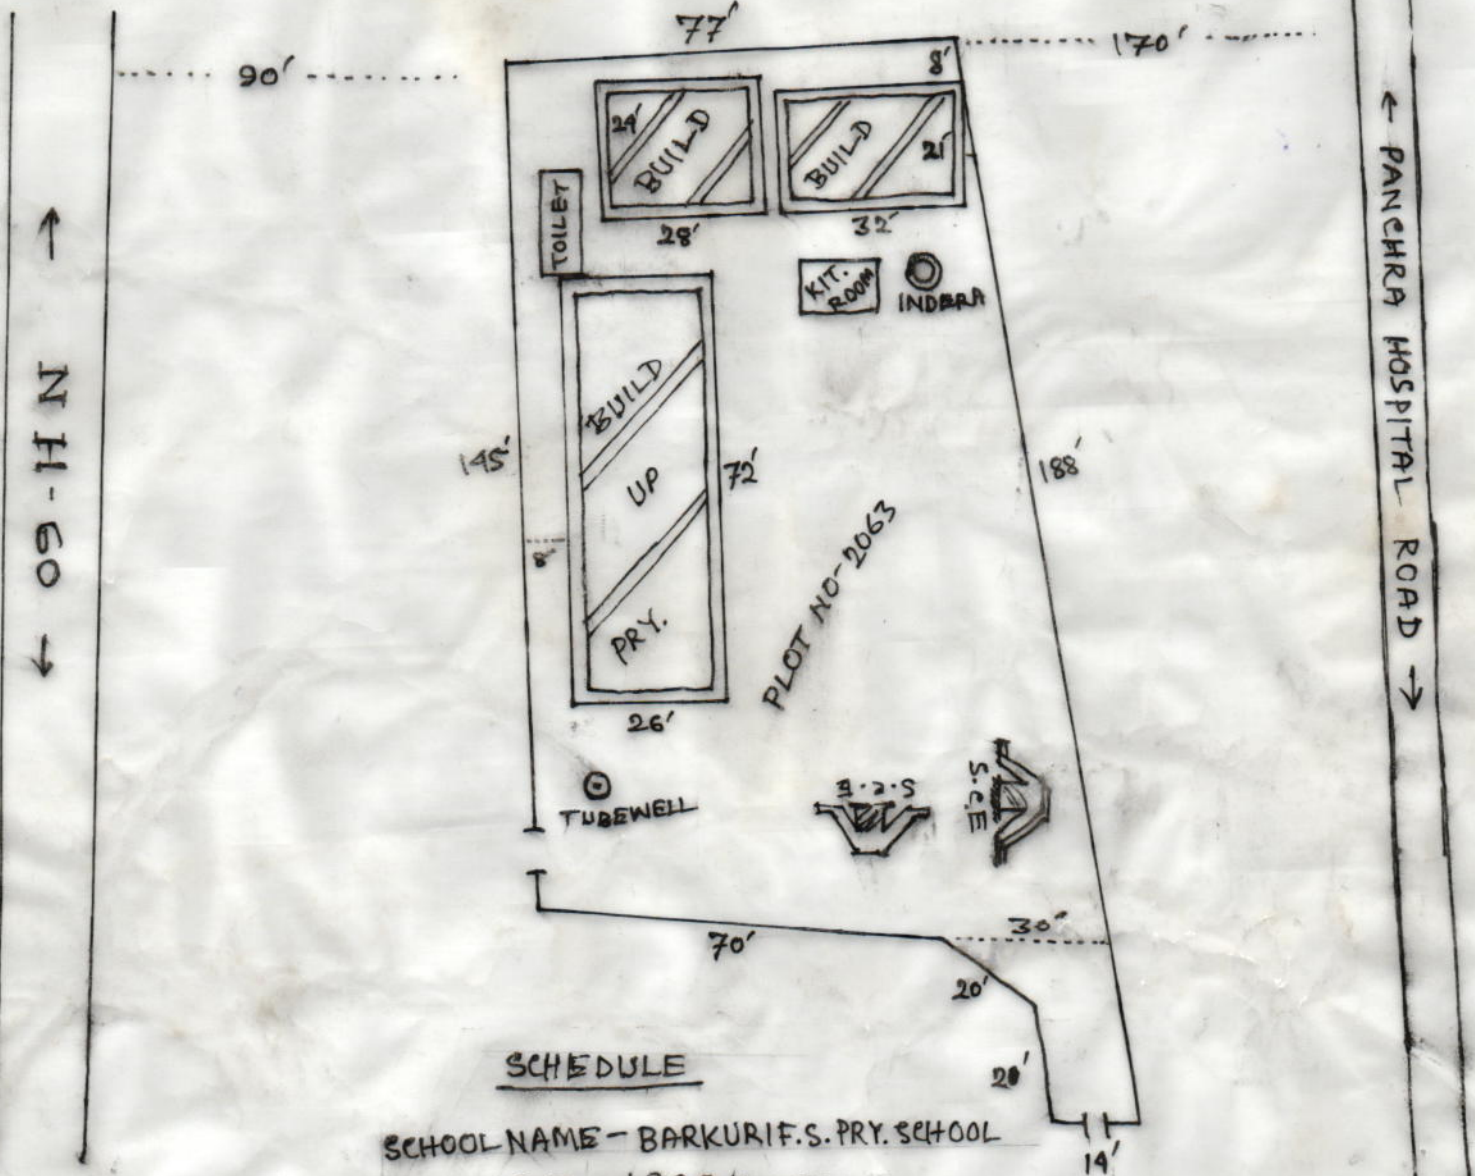

MOUZA - BARKURI, J.L. NO-157  
 P.S. - KHAYRASOL, DIST. - BIRBHUM  
 SCALE - 1" = 330' x 10

SCHEDULE

SCHOOL NAME - BARKURI F.S. P.R.Y. SCHOOL  
 DIST CODE - 19081109101  
 CIRCLE - KHAYRASOL  
 BLOCK - KHAYRASOL  
 PANCHAYET - PANCHRA  
 MOUZA - BARKURI  
 J.L. NO - 157  
 PLOT NO - 2063  
 KHATAN NO - 01  
 AREA OF LAND - 13907 SAPT.