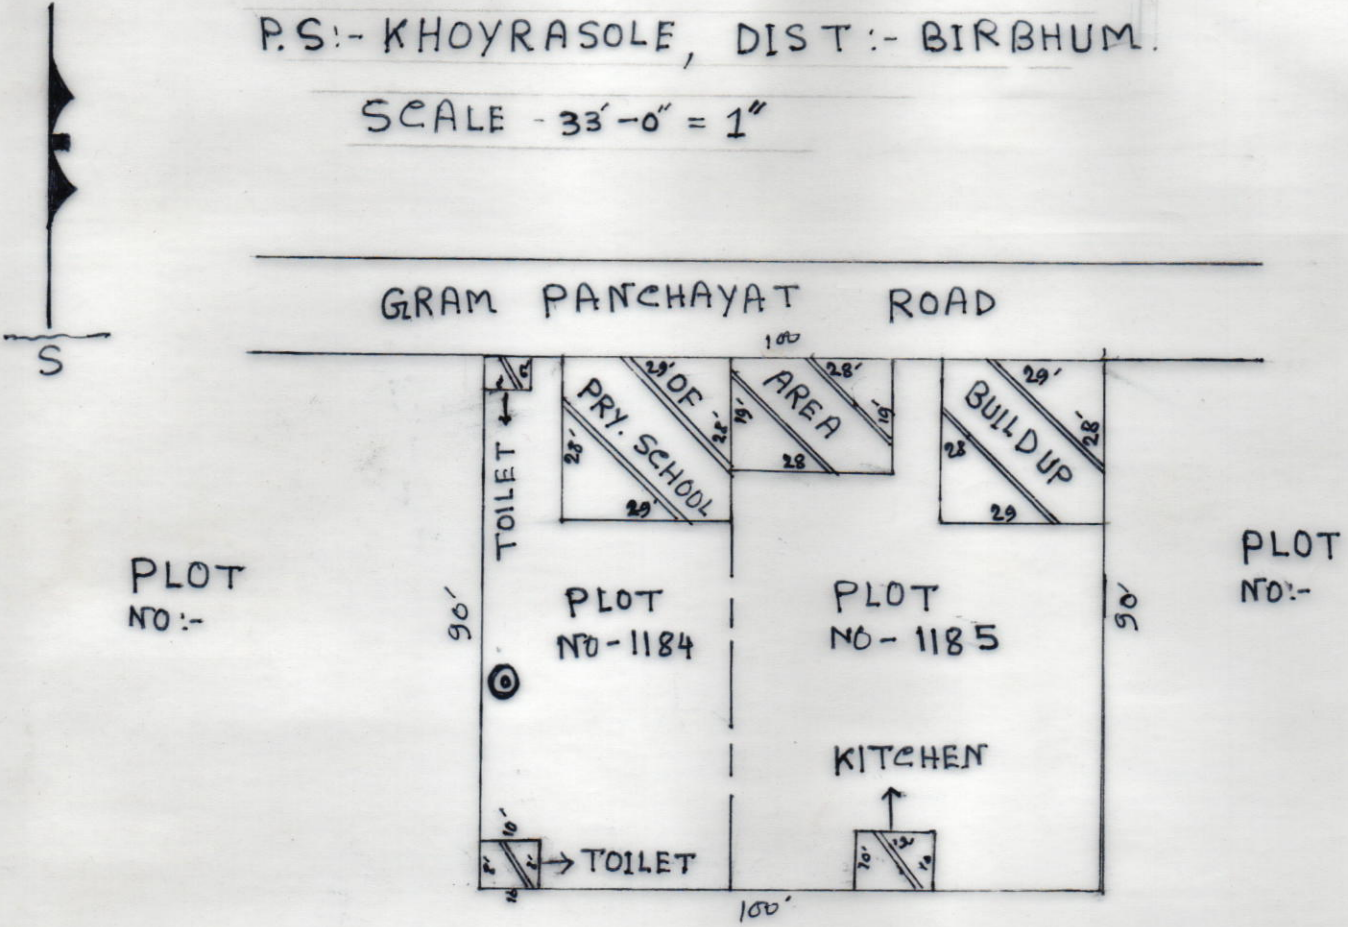

MOUZA :- BHADDI , J.L. NO :-

P.S :- KHOYRASOLE , DIST :- BIRBHUM.

SCALE - 33'-0" = 1"

'SCHEDULE'

SCHOOL NAME :- BHADDI PRIMARY SCHOOL

DISE CODE :- 19081100805

CIRCLE :- KHOYRASOLE

BLOCK :- KHOYRASOLE

PANCHAYAT :- LOKPUR

MOUZA :- BHADDI

J.L. NO :- 20

PLOT NO :- 1184, 1185

KHATIAN NO :- 196, 491

AREA OF LAND :- 9,000 S.F.T = 0.20661 ACRE

USABLE AREA = 2,430 S.F.T

FALLOW AREA 6,570 S.F.T

AREA OF ANG. CENTRE =

AREA OF UPPER PRY :-

Prepared & Drawn
by
Amit Gop.

Mr. Amit Gop.
Senior Land Surveyor-2009
Regd No-WB/K881-SL No-08 (Dist)
U.V. & C.S.C. Kalyanpur, Midnapore